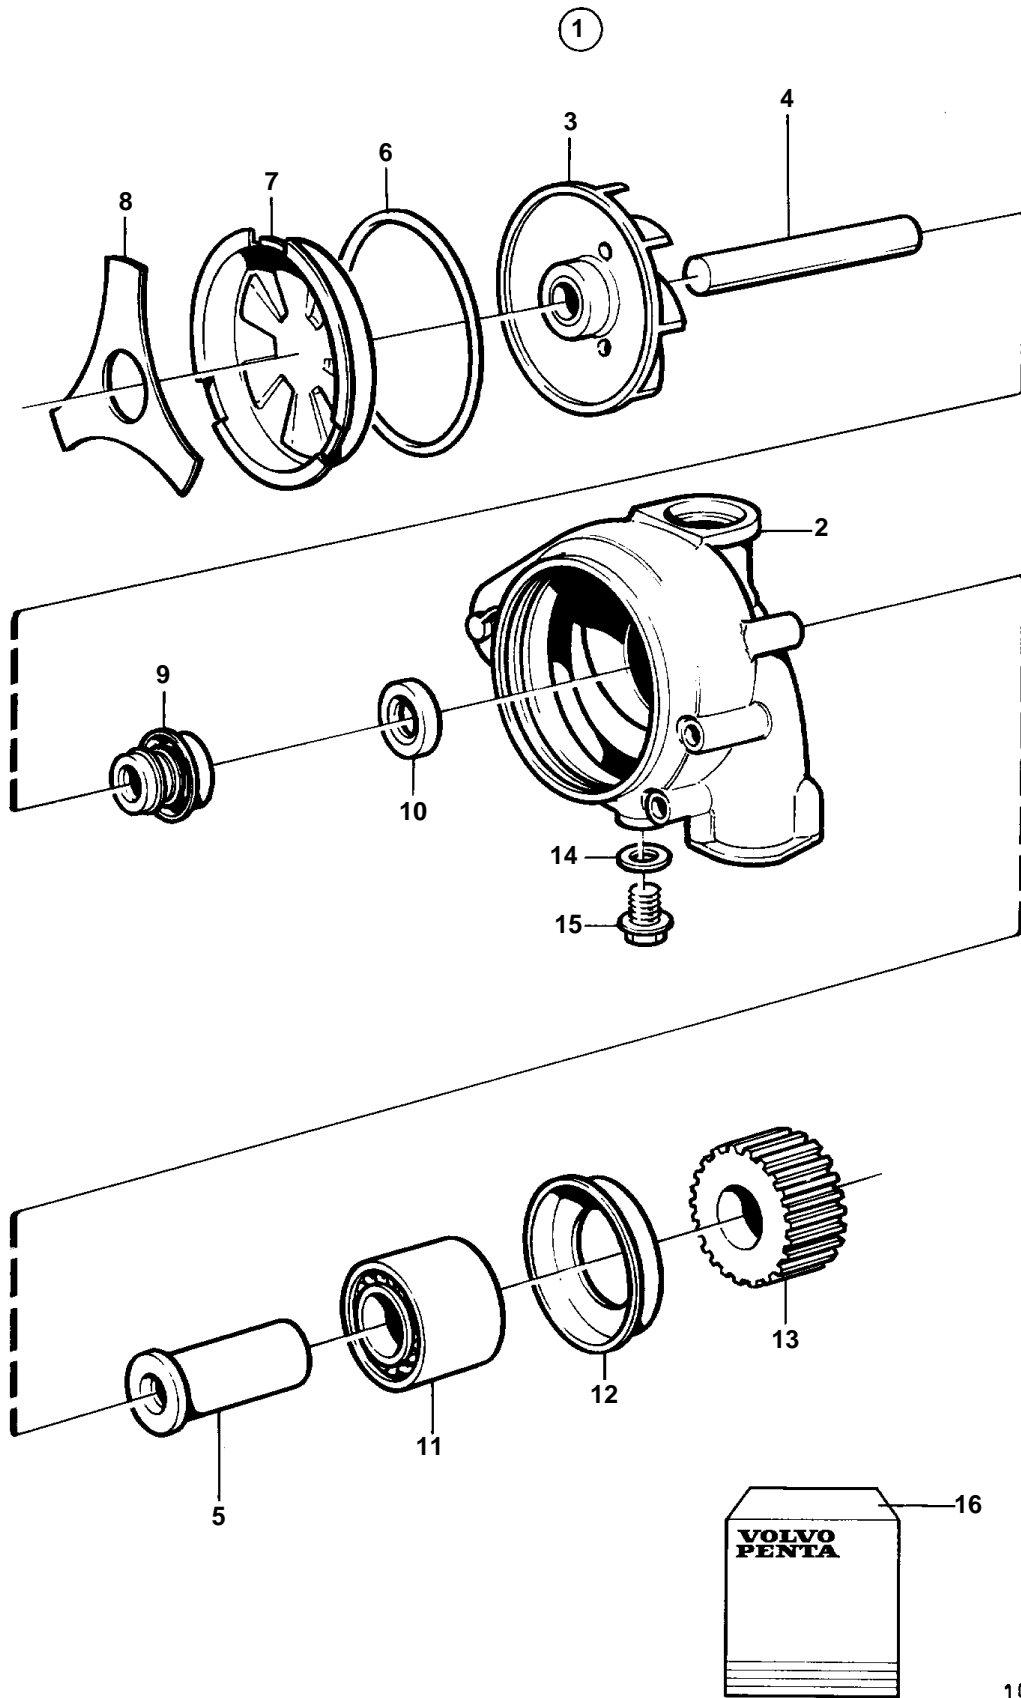

TD71A, TID71A, TWD710V, TD730VE, TWD731VE, TAD730V, TWD740VE

TD71A, TID71A, TWD710V, TD730VE, TWD731VE, TAD730V, TWD740VE

REF	PART NO.	QTY	DESCRIPTION	NOTES
1	20575653	1	Circulation pump	
	3803839	1	Circ. pump, exch, exch	
2		1	· Housing	
3		1	· Impeller	Replaced by water pump kit 85107763
4	468249	1	· Shaft	
5	421549	1	· Shaft	
6	471497	1	· O-ring	
7	3183650	1	· Cover	
8	471495	1	· Lock spring	
9	1676432	1	· Sealing ring	
10	984935	1	· Sealing ring	
11	471499	1	· Ball bearing	
12	471493	1	· Lock ring	
13	471501	1	· Gear	
14	11992	1	· Gasket	
15	947107	1	· Flange screw	
16	85107763	1	Water pump kit	