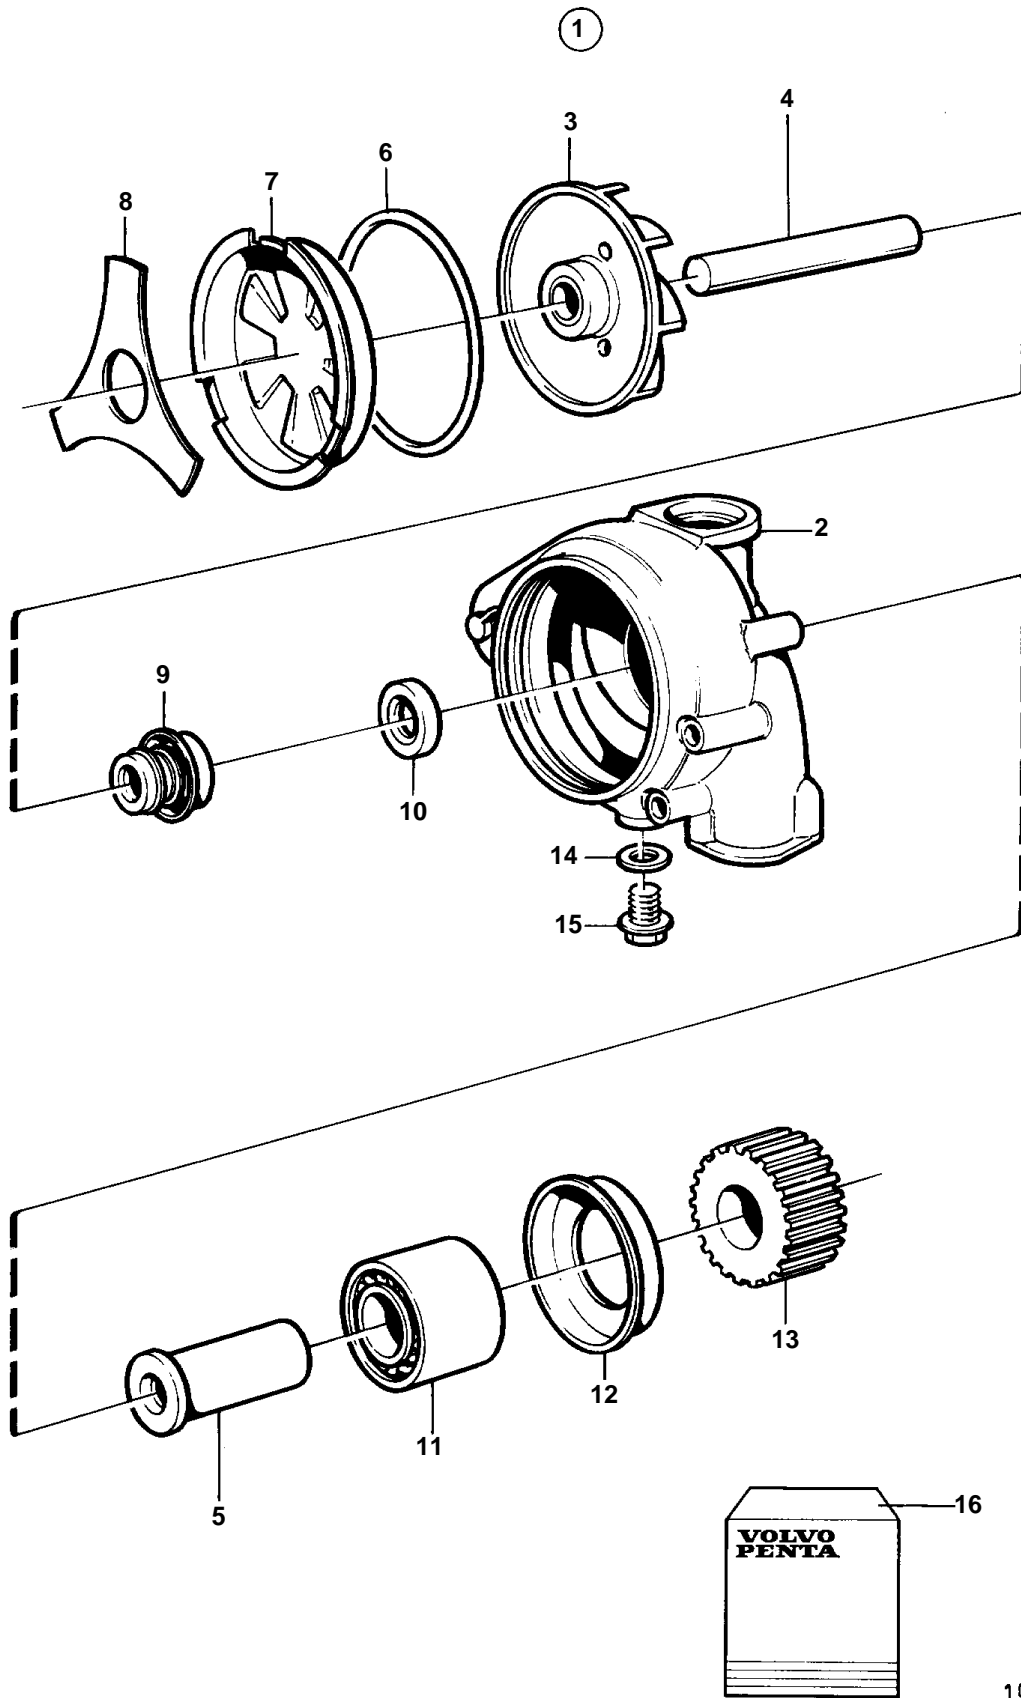

TD71A, TID71A, TWD710V, TD730VE, TWD731VE, TAD730V, TWD740VE

TD71A, TID71A, TWD710V, TD730VE, TWD731VE, TAD730V, TWD740VE

| REF | PART NO. | QTY | DESCRIPTION | NOTES |
|-----|----------|-----|------------------|-----------|
| 1 | 3183908 | 1 | Circulation pump | |
| 2 | | 1 | · Housing | |
| 3 | 3183683 | 1 | · Impeller | (1675808) |
| 4 | 468249 | 1 | · Shaft | |
| 5 | 421549 | 1 | · Shaft | |
| 6 | 471497 | 1 | · O-ring | |
| 7 | 3183650 | 1 | · Cover | (1674237) |
| 8 | 471495 | 1 | · Lock spring | |
| 9 | 1676432 | 1 | · Sealing ring | |
| 10 | 958811 | 1 | · Sealing ring | |
| 11 | 471499 | 1 | · Ball bearing | |
| 12 | 471493 | 1 | · Lock ring | |
| 13 | 471501 | 1 | · Gear | |
| 14 | 11992 | 1 | · Gasket | |
| 15 | 947107 | 1 | · Flange screw | |
| 16 | 85107763 | 1 | Water pump kit | |