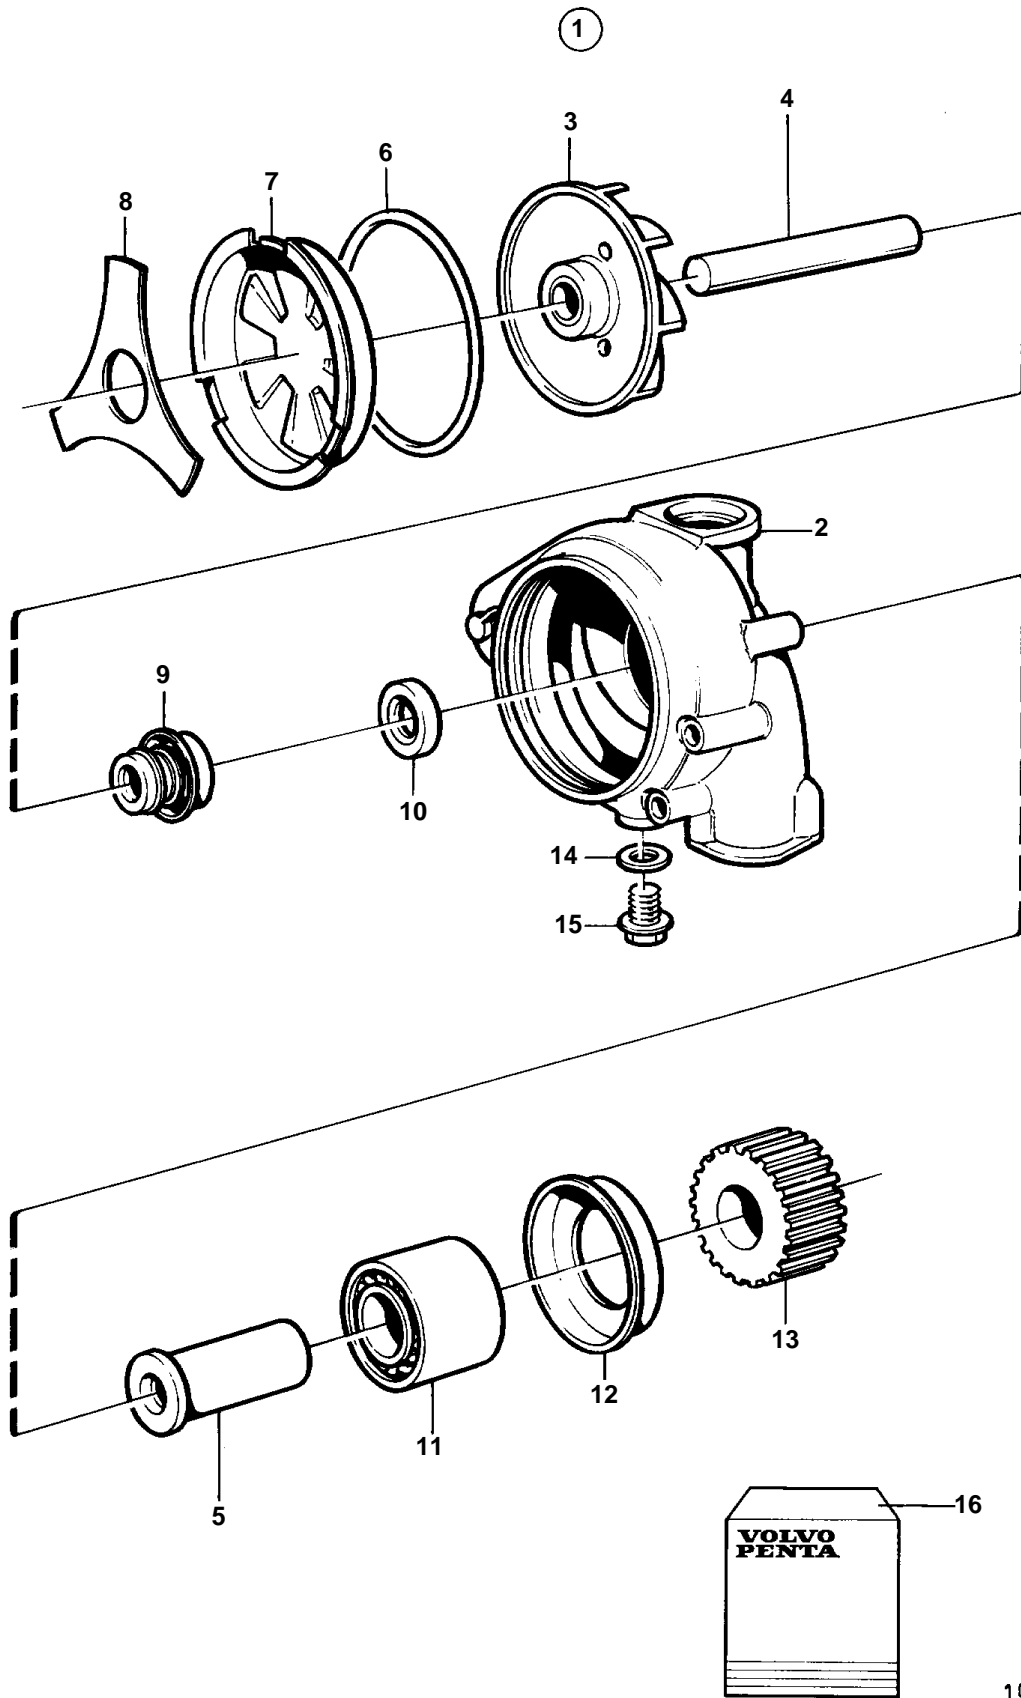

TD71A, TID71A, TWD710V, TD730VE, TWD731VE, TAD730V, TWD740VE

TD71A, TID71A, TWD710V, TD730VE, TWD731VE, TAD730V, TWD740VE

REF	PART NO.	QTY	DESCRIPTION	NOTES
1	3183909	1	Circulation pump	
2		1	· Housing	
3	3183685	1	· Impeller	Replaced by water pump kit 85107763
4	468249	1	· Shaft	
5	421549	1	· Shaft	
6	471497	1	· O-ring	
7	3183650	1	· Cover	
8	471495	1	· Lock spring	
9	1676432	1	· Sealing ring	
10	958811	1	· Sealing ring	
11	471499	1	· Ball bearing	
12	471493	1	· Lock ring	
13	471501	1	· Gear	
14	11992	1	· Gasket	
15	947107	1	· Flange screw	
16	85107763	1	Water pump kit	