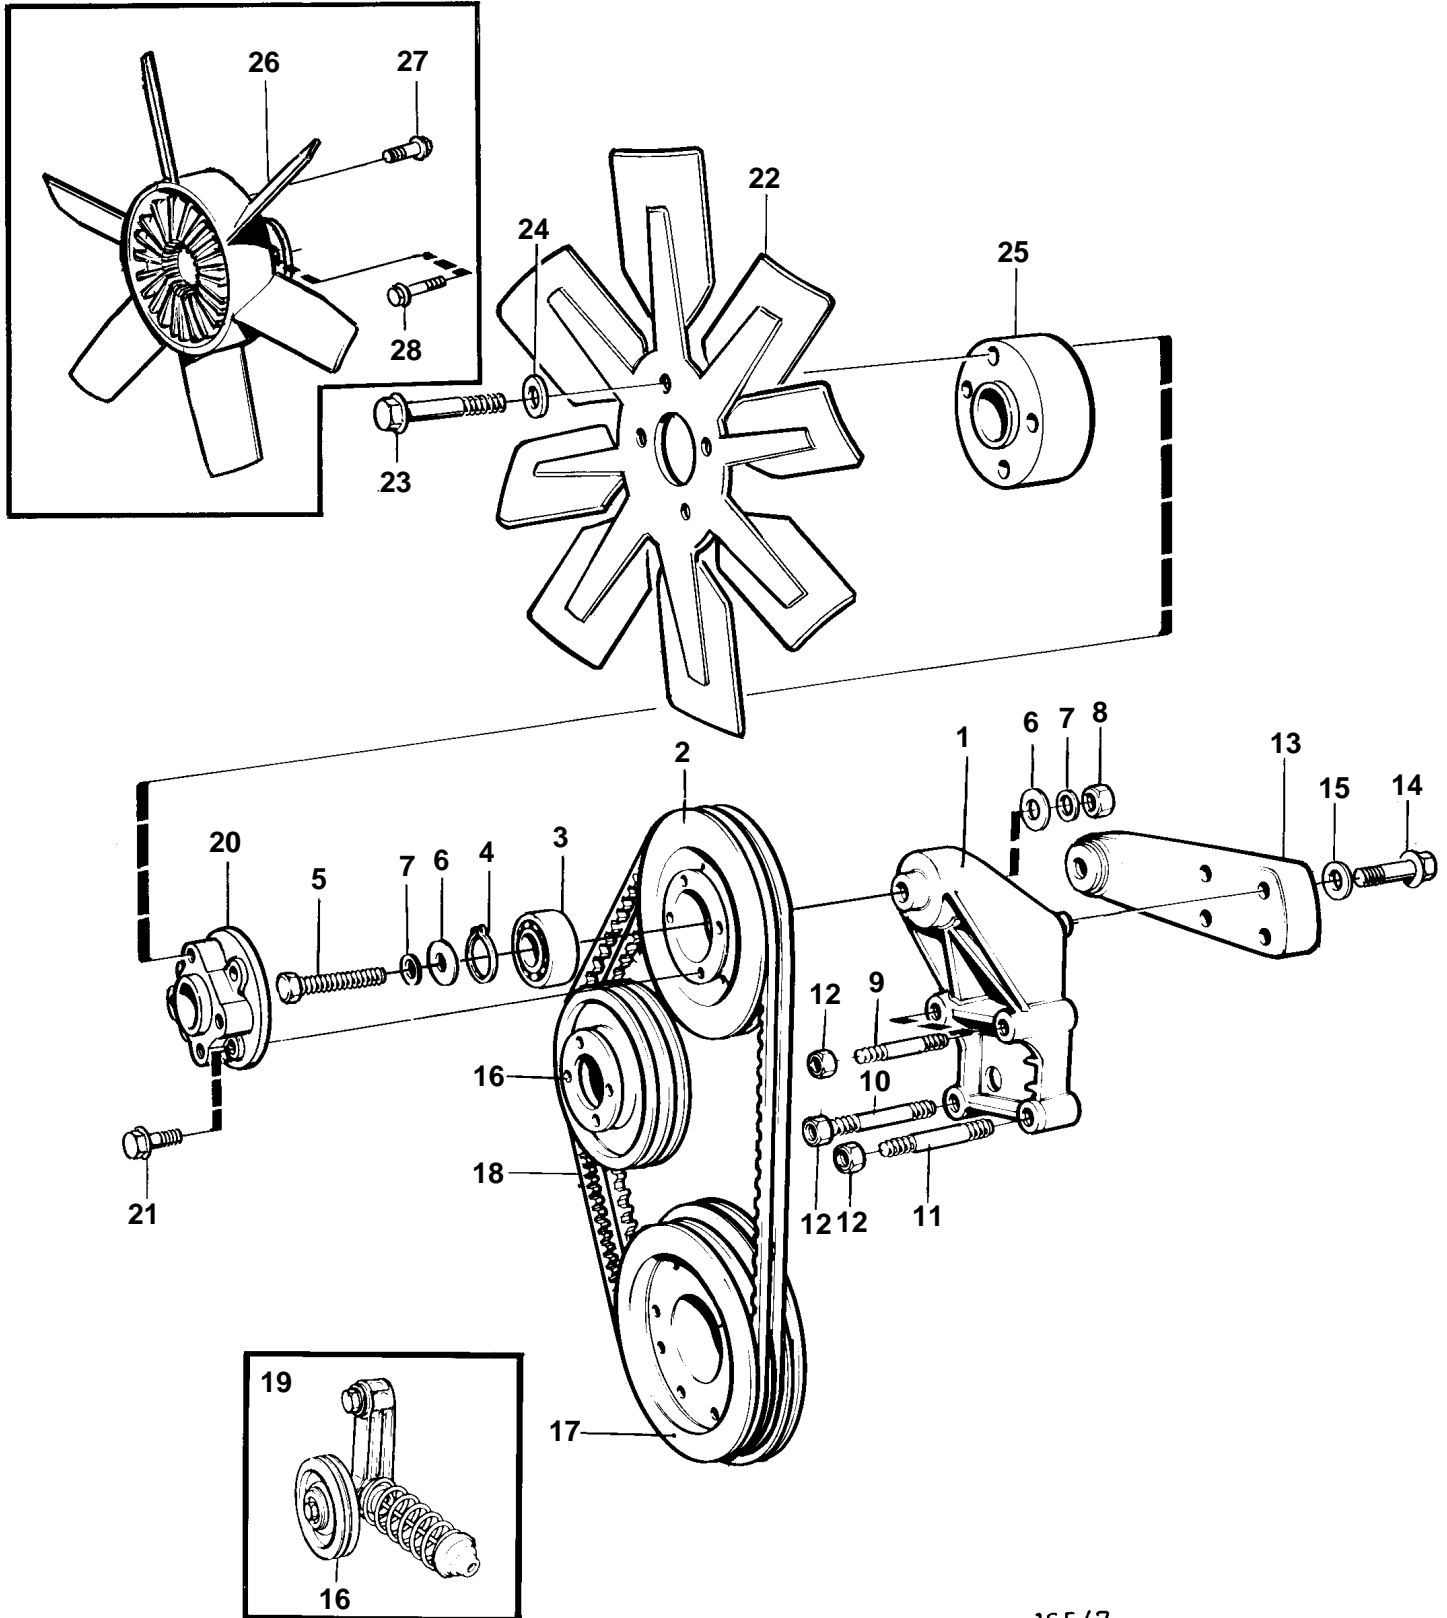

TID71A, TWD731VE

16547

TID71A, TWD731VE

REF	PART NO.	QTY	DESCRIPTION	SEE SEC.	NOTES
1	11030668	1	Bracket		
2	3829637	1	Pulley		3 GROOVE, D=159mm
	11030505	1	Pulley		D=140mm
3	1660115	1	Ball bearing		
4	914532	1	Snap ring		
5	970959	1	Screw		
6	4772122	2	Washer		
7	947541	2	Washer		
8	971071	1	Nut		
9	17378	2	Stud		L=170mm
10	479972	1	Stud		L=45mm
11	479973	1	Stud		L=80mm
12	971095	4	Nut		
13	4772116	1	Anchorage		
14	965216	4	Screw		
15	955894	4	Washer		
16		1	Pulley	1413	
17		1	Pulley		SEE GROUP 21
18	966847	1	V-belt kit		ALT L=2x1175mm
	978740	1	V-belt kit		ALT L=2x1150mm
19		1	Belt tensioner	1413	
20	848194	1	Hub		STD L=43mm
	787769	1	Hub		ALT L=28mm
21	946173	4	Flange screw		L=20mm
22	865913	1	Fan, pusher type		D=620mm
	843981	1	Fan, suction type		D=620mm
23	945444	4	Flange screw		FOR 843981
	965217	4	Flange screw		FOR 865913
24	941907	4	Spring washer		
25		1	Spacer ring		L=37mm, FOR 865913
26	865790	1	Fan		ALT, Temperature controlled Suction Fan
27	946440	6	Flange screw		
28	945444	4	Flange screw		