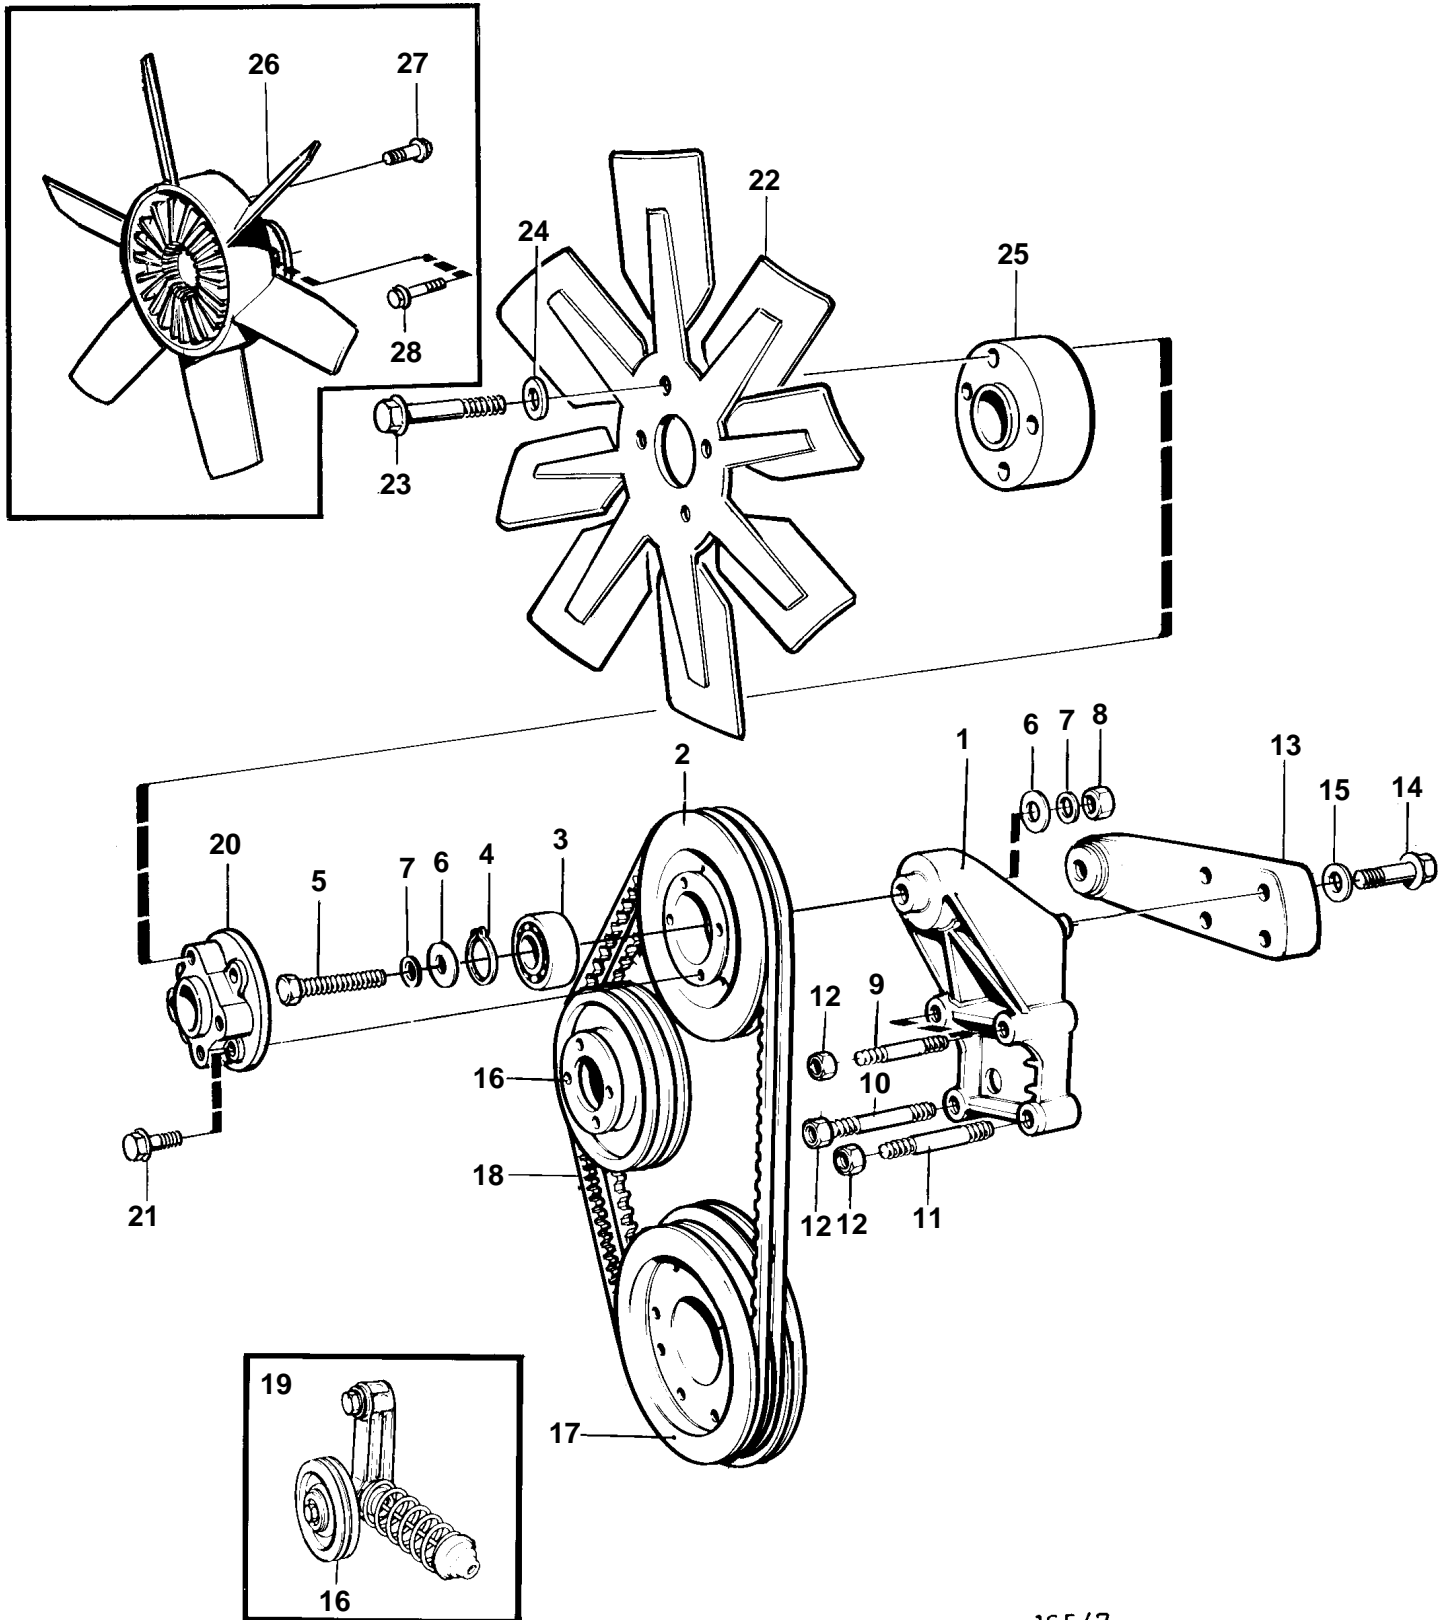

TD71A, TWD710V, TD730VE

16547

## TD71A, TWD710V, TD730VE

REF	PART NO.	QTY	DESCRIPTION	SEE SEC.	NOTES
1	11030668	1	Bracket		
2	3829637	1	Pulley		3 GROOVE, D=159mm
	11030505	1	Pulley		D=140mm
3	1660115	1	Ball bearing		
4	914532	1	Snap ring		
5	970959	1	Screw		
6	4772122	2	Washer		
7	947541	2	Washer		
8	971071	1	Nut		
9	17378	2	Stud		L=170mm
10	479972	1	Stud		L=45mm
11	479973	1	Stud		L=80mm
12	971095	4	Nut		
13	4772116	1	Anchorage		
14	965216	4	Screw		
15	955894	4	Washer		
16		1	Pulley	1413	
17		1	Pulley		SEE GROUP 21
18	966847	1	V-belt kit		ALT L=2x1175mm
	978740	1	V-belt kit		ALT L=2x1150mm
19		1	Belt tensioner	1413	
20	848194	1	Hub		STD L=43mm
	787769	1	Hub		ALT L=28mm
21	946173	4	Flange screw		L=20mm
22	843563	1	Fan, pusher type		D=620mm
	843517	1	Fan, suction type		D=620mm
23	945444	4	Flange screw		
24	941907	4	Spring washer		
25	848379	1	Spacer ring		ALT
26	865790	1	Fan		ALT, Temperature controlled Suction Fan
27	946440	6	Flange screw		
28	945444	4	Flange screw		