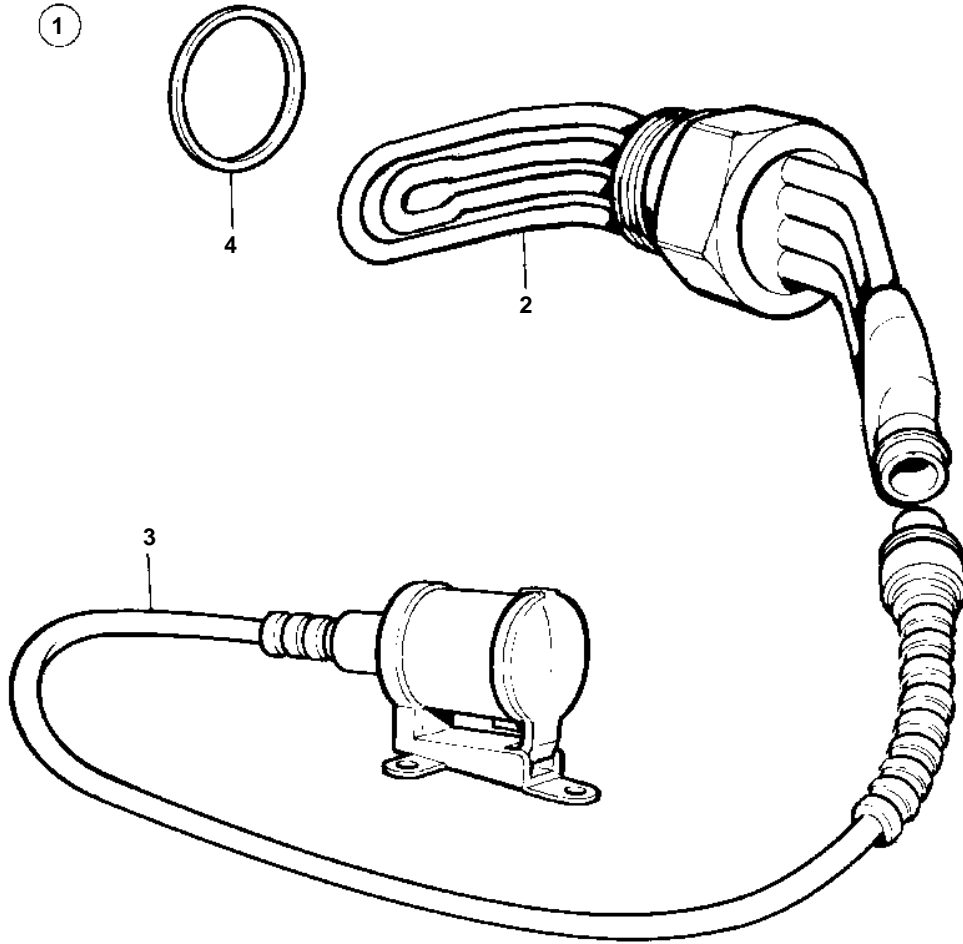

COMMON

COMMON

REF	PART NO.	QTY	DESCRIPTION	NOTES
1	1622520	1	Engine heater	220-240V, 1500W
2	1622521	1	• Radiator	
3		1	• CABLE	
4	469328	1	• Gasket	
5		1	• HEAT SHIELD	
6	8153706	1	• Cable	L=250MM (1129295)
	1129296	1	• Cable	L = 5000 MM