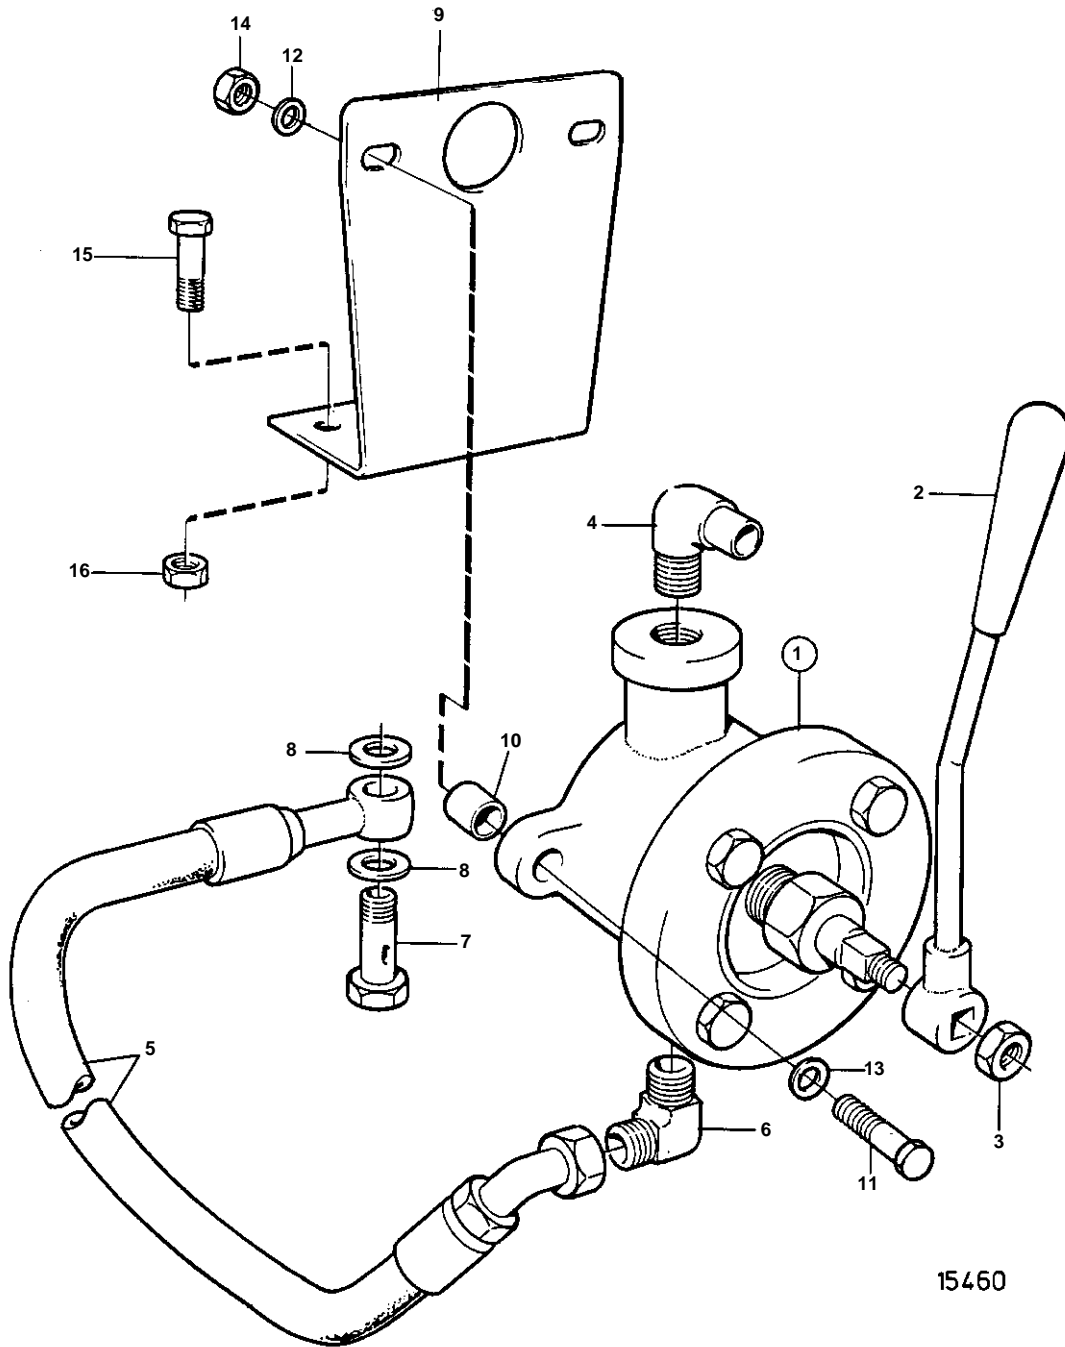

COMMON

15460

COMMON

REF	PART NO.	QTY	DESCRIPTION	NOTES
1	805999	1	Oil bilge pump	
2	821713	1	· Handle	
3	955783	1	· Nut	
4	961610	1	Hose nipple	
5	821944	1	Hose	ALT, (7/8)
	847395	1	Oil hose	ALT, (M24)
6	957111	1	Elbow nipple	
7	191929	1	Hollow screw	ALT, (7/8)
	966821	1	Hollow screw	ALT, (M24)
8	957185	2	Gasket	ALT, (7/8)
	18813	2	Gasket	ALT, (M24)
9	847660	1	Bracket	
10	823492	2	Spacer sleeve	
11	955298	2	Screw	
12	941907	2	Spring washer	
13	960141	2	Washer	
14	955782	2	Nut	
15	946817	2	Screw	
16	971096	2	Nut	