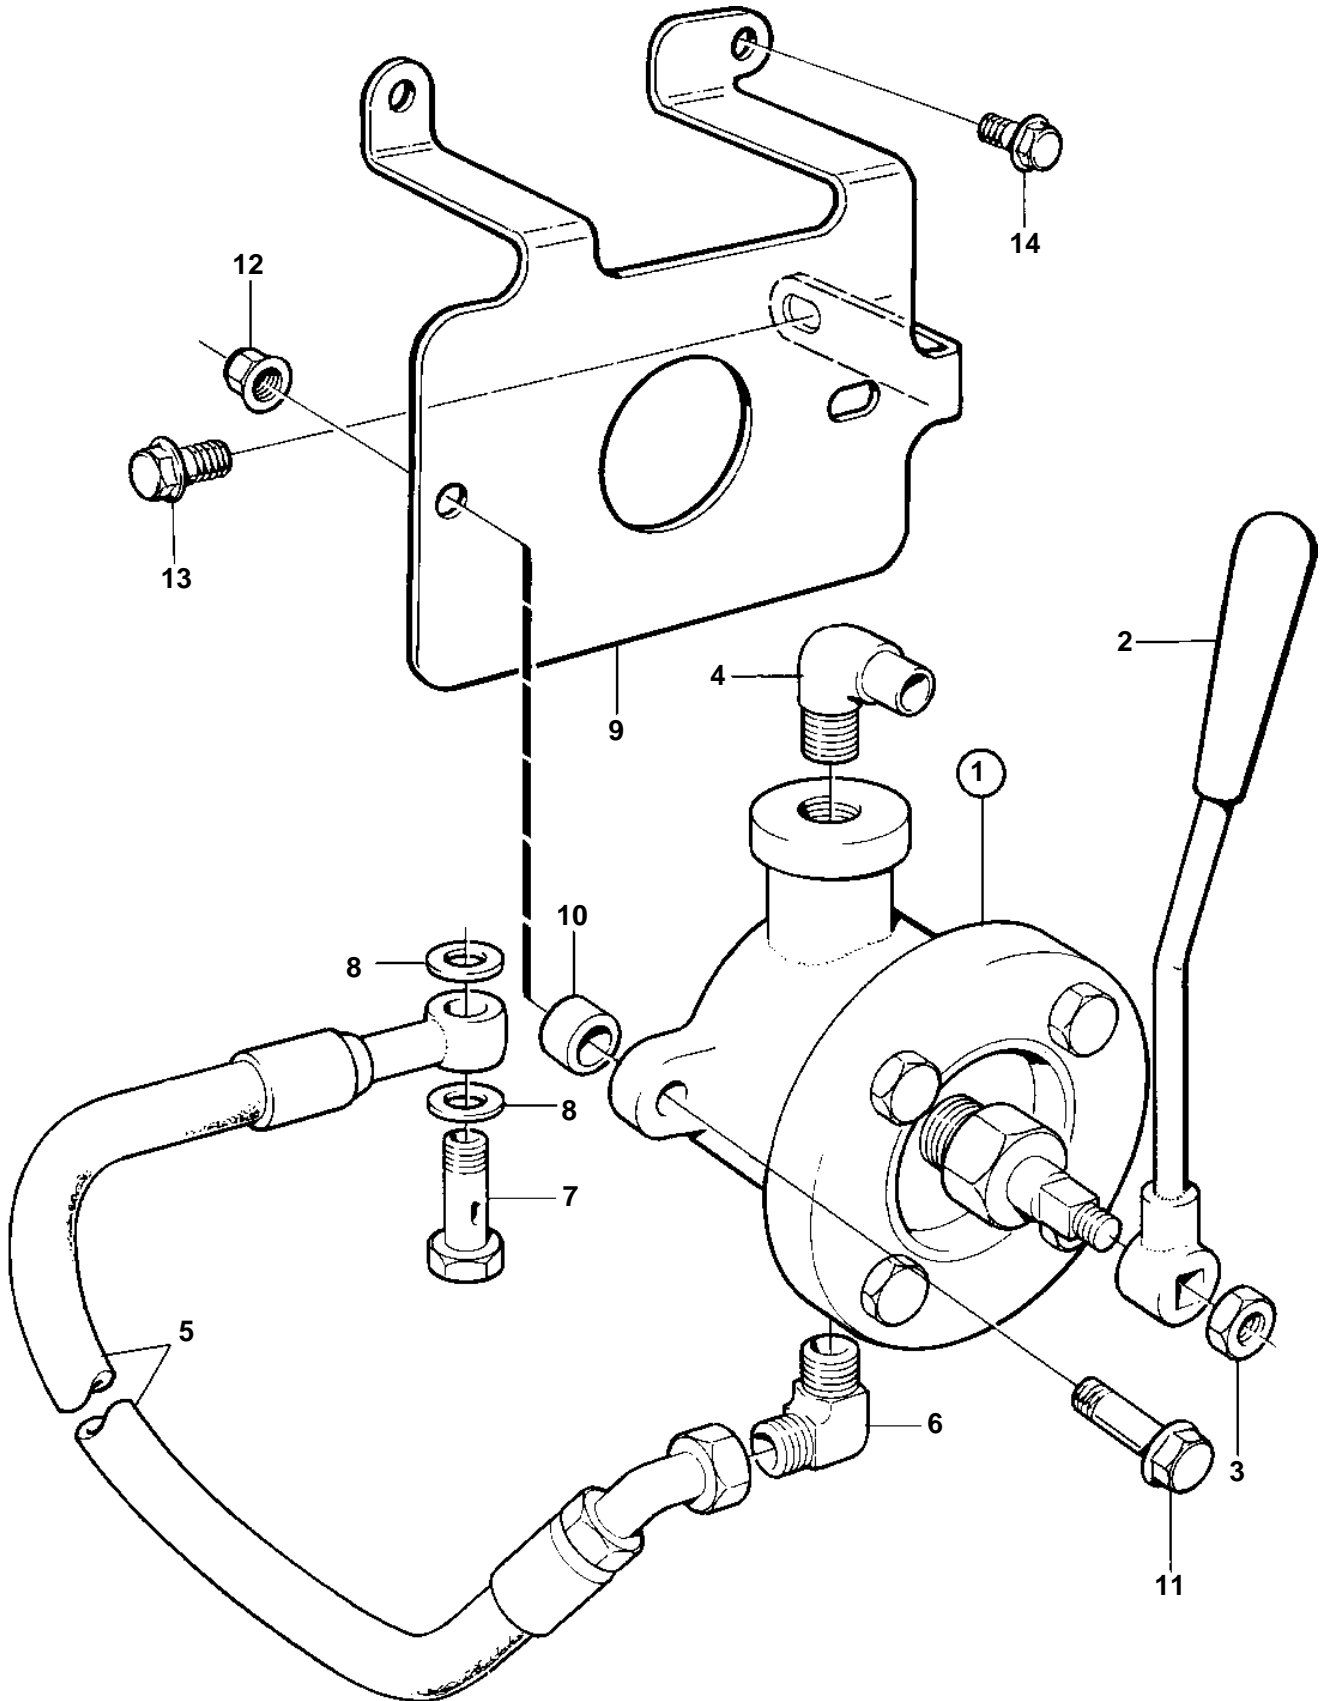

TD61,TID61

TD61,TID61

REF	PART NO.	QTY	DESCRIPTION	NOTES
1	805999	1	Oil bilge pump	
2		1	HANDLE	
3	955783	1	Nut	
4	467716	1	Elbow nipple	(961610)
5	849888	1	Oil hose	
6	957111	1	Elbow nipple	
7	966821	1	Hollow screw	
8	18813	2	Gasket	
9	865965	1	Bracket	
10	1576517	2	Sleeve	
11	965185	2	Flange screw	M10X40MM
12	971095	2	Nut	
13	946471	1	Screw	M10X16MM
14	946440	2	Flange screw	M8X16MM