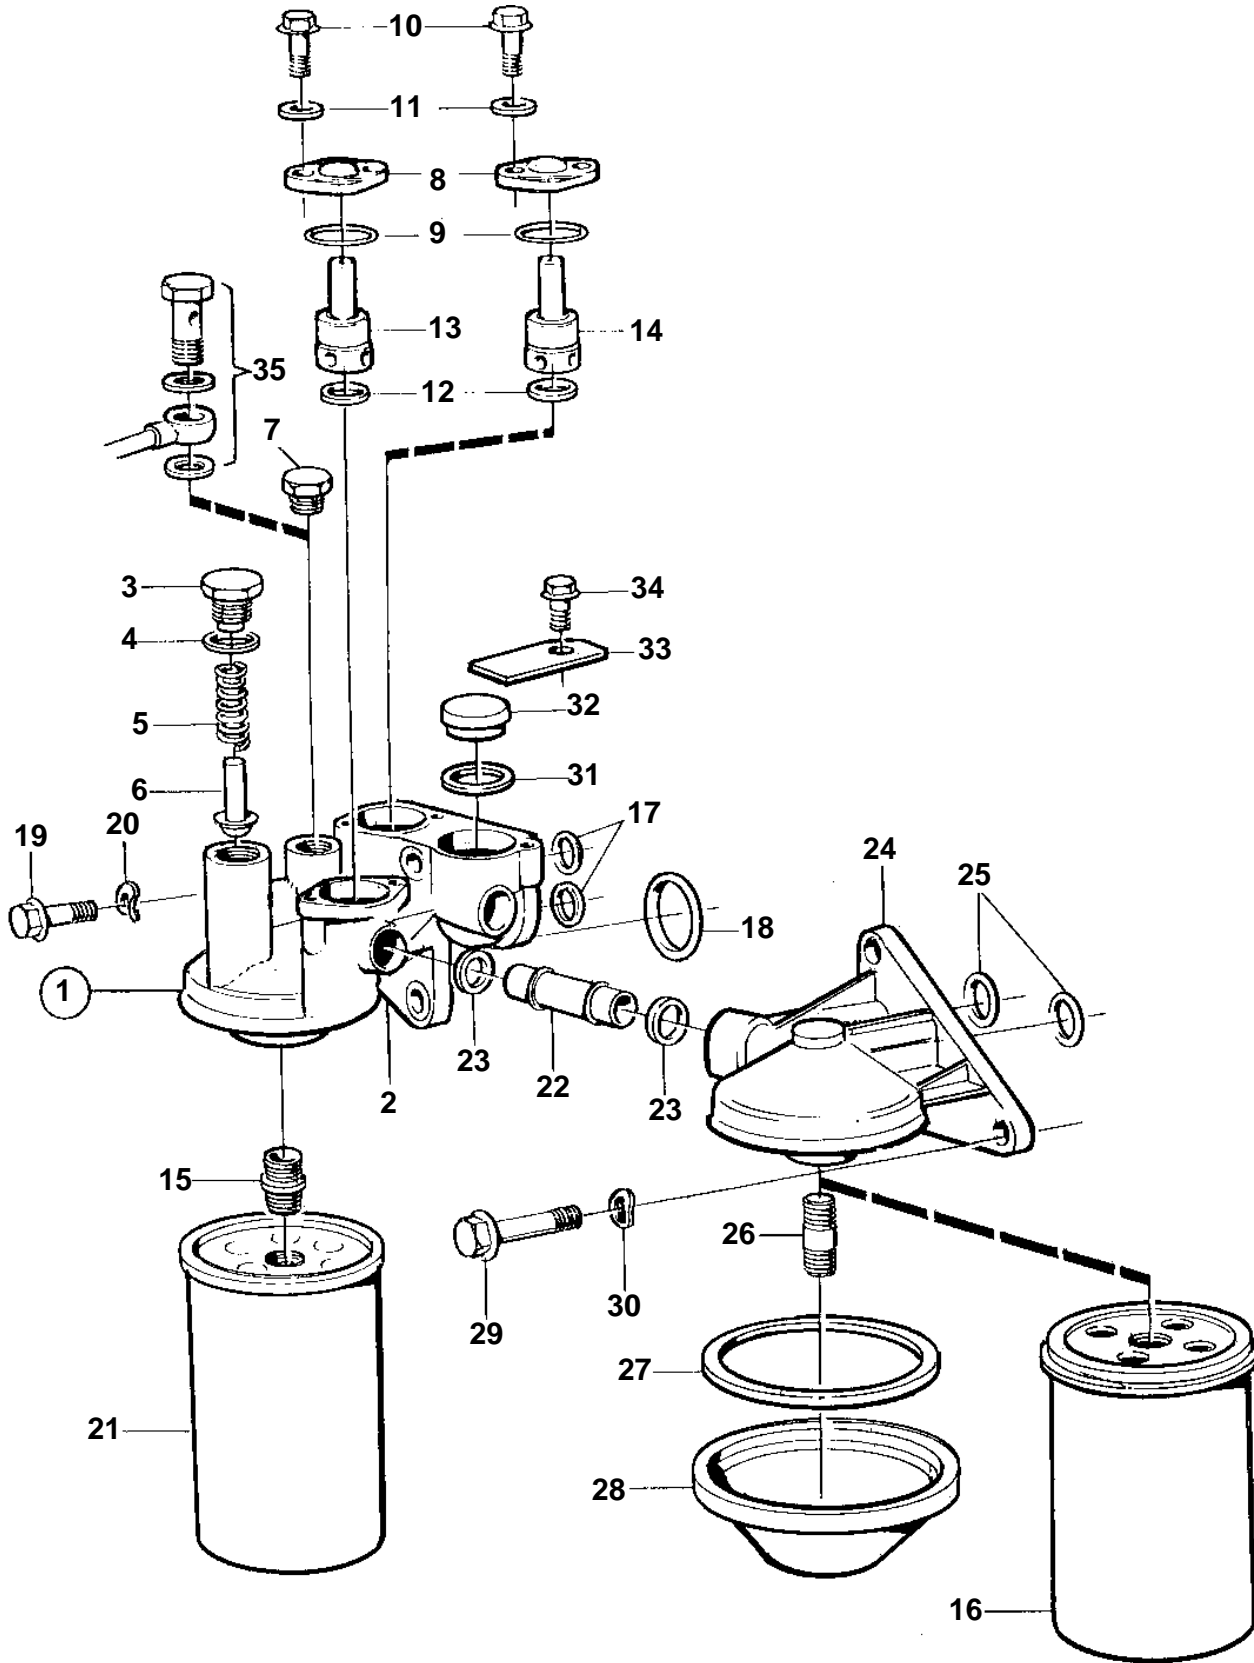

TD61ACE,TD61AG,TD61AGP,TD61AP,TD61APB,TID61AG,TID61AGP

TD61ACE,TD61AG,TD61AGP,TD61AP,TD61APB,TID61AG,TID61AGP

REF	PART NO.	QTY	DESCRIPTION	NOTES
1	465829	1	Housing	ERSATT AV 420928
	420928	1	Housing	
2		1	· HOUSING	
3	471598	1	· Plug	
4	947627	1	· Gasket	
5	466653	1	· Spring	
6	471085	1	· Valve	
7	479979	1	· Plug	(191026)
8	471648	2	· Cover	
9	949659	2	· O-ring	
10	946544	4	· Flange screw	
11	955892	4	· Washer	
12	469846	2	· Sealing ring	
13	471640	1	· Reducing valve	RÖD/RED
14	471812	1	· Reducing valve	SVART/BLACK (471706)
15	466623	1	· Nipple	
16	477556	1	Oil filter	ALT, BY-PASS (471392)
17	949656	2	O-ring	
18	949722	1	O-ring	
19	946329	2	Flange screw	L = 25 MM
	965222	1	Screw	L = 65 MM
20	941908	3	Spring washer	
21	466634	1	Oil filter	
22	465857	1	Tube	
23	471956	2	Sealing ring	
24	471601	1	Housing	
25	949656	2	O-ring	
26	469904	1	Nipple	
27	948981	1	O-ring	
28	848431	1	Cover	
29	946329	3	Flange screw	
30	941908	3	Spring washer	
31	421629	1	Sealing ring	
32	848319	1	Plug	
33	848318	1	Anchorage	
34	946440	1	Flange screw	
35		1	OIL FEED PIPE, TURBO	SEE GROUP 2B