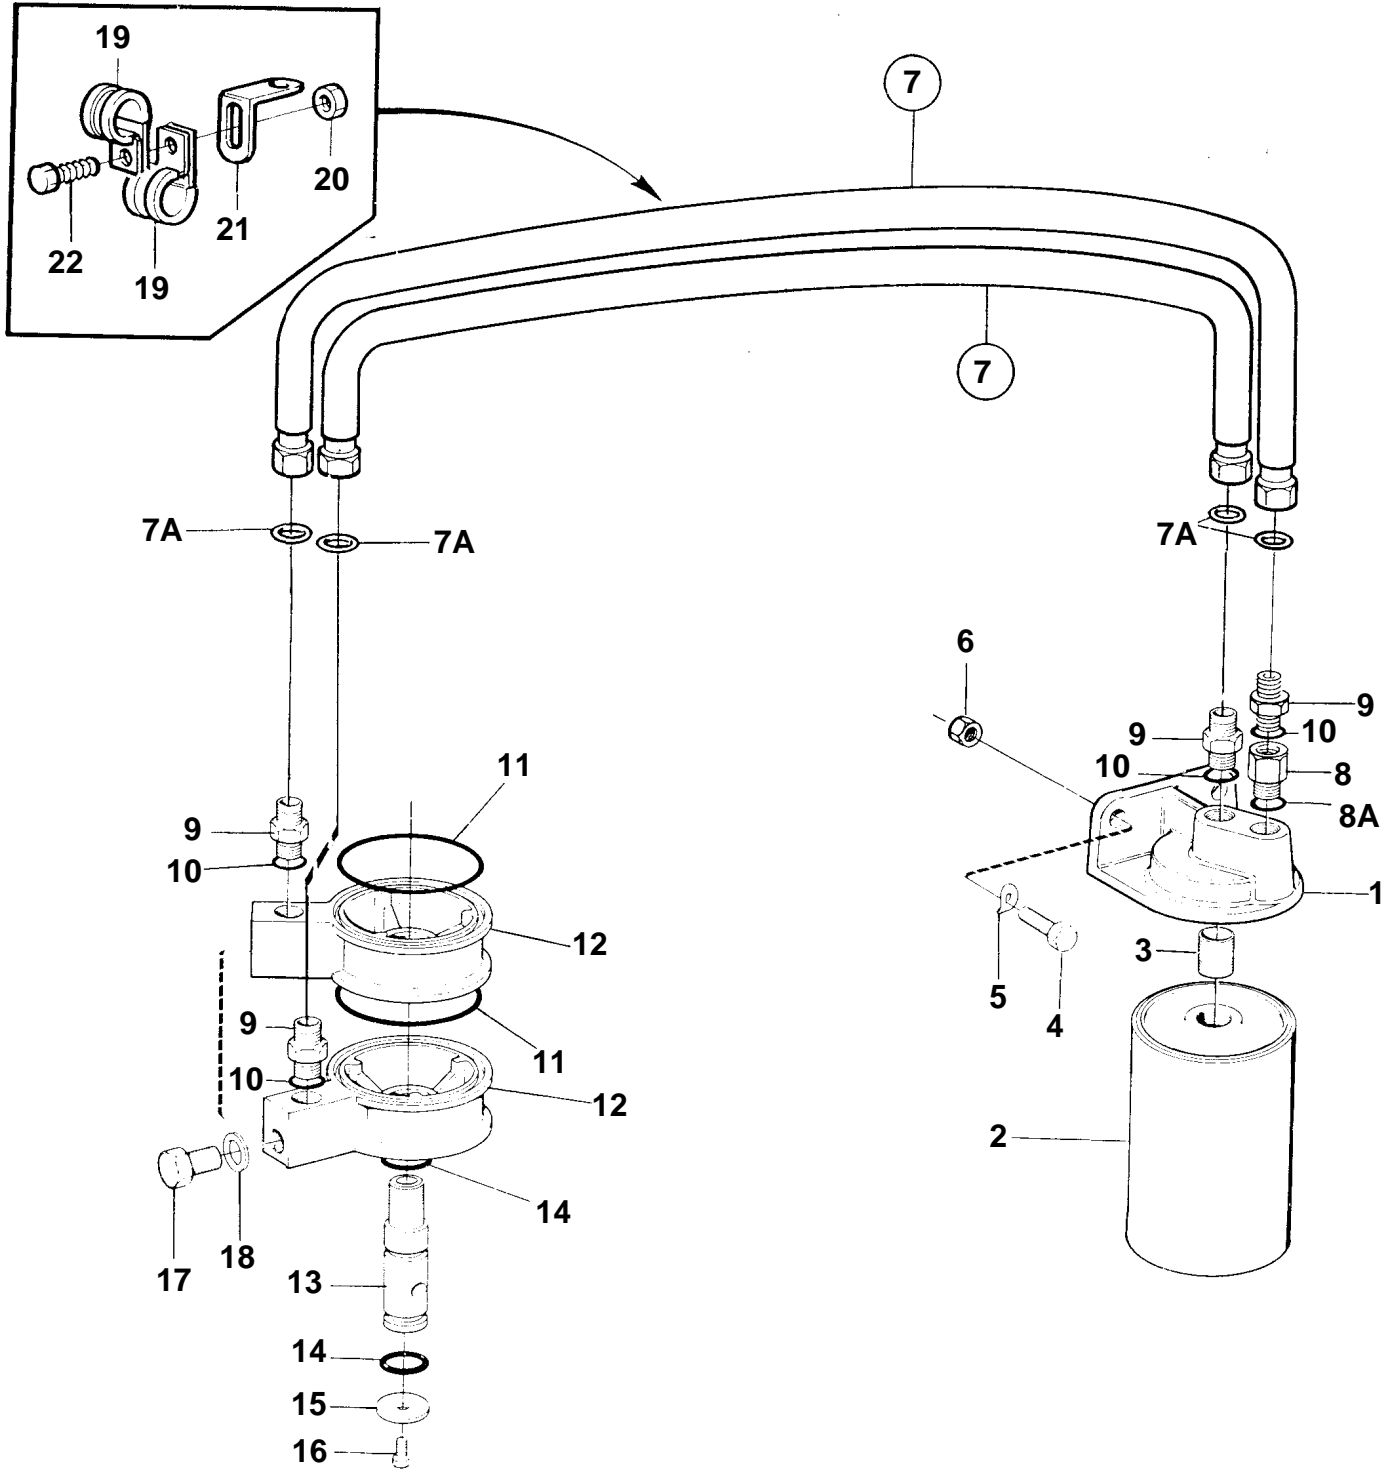

TD71, TID71

15736

TD71, TID71

REF	PART NO.	QTY	DESCRIPTION	NOTES
1	848509	1	Housing	
2	477556	1	Oil filter	
3	865290	1	Nipple	
4	970947	2	Screw	
5	976945	2	Washer	
6	955783	2	Nut	
7	863341	2	Hose	L=775 mm
7A	4880663	4	O-ring	
8	863345	1	Nipple	
8A	957185	1	Gasket	
9	947554	4	Nipple	
10	18677	4	Gasket	
11	949647	2	O-ring	
12	848502	2	Cover	
13	848505	1	Tube	
14	949658	2	O-ring	
15	862692	1	Washer	
16	970945	1	Screw	
17	960632	2	Plug	
18	948884	2	Washer	
19	952634	2	Clamp	
20	945407	1	Flange nut	
21	965552	1	Bracket	
22	947542	1	Screw	