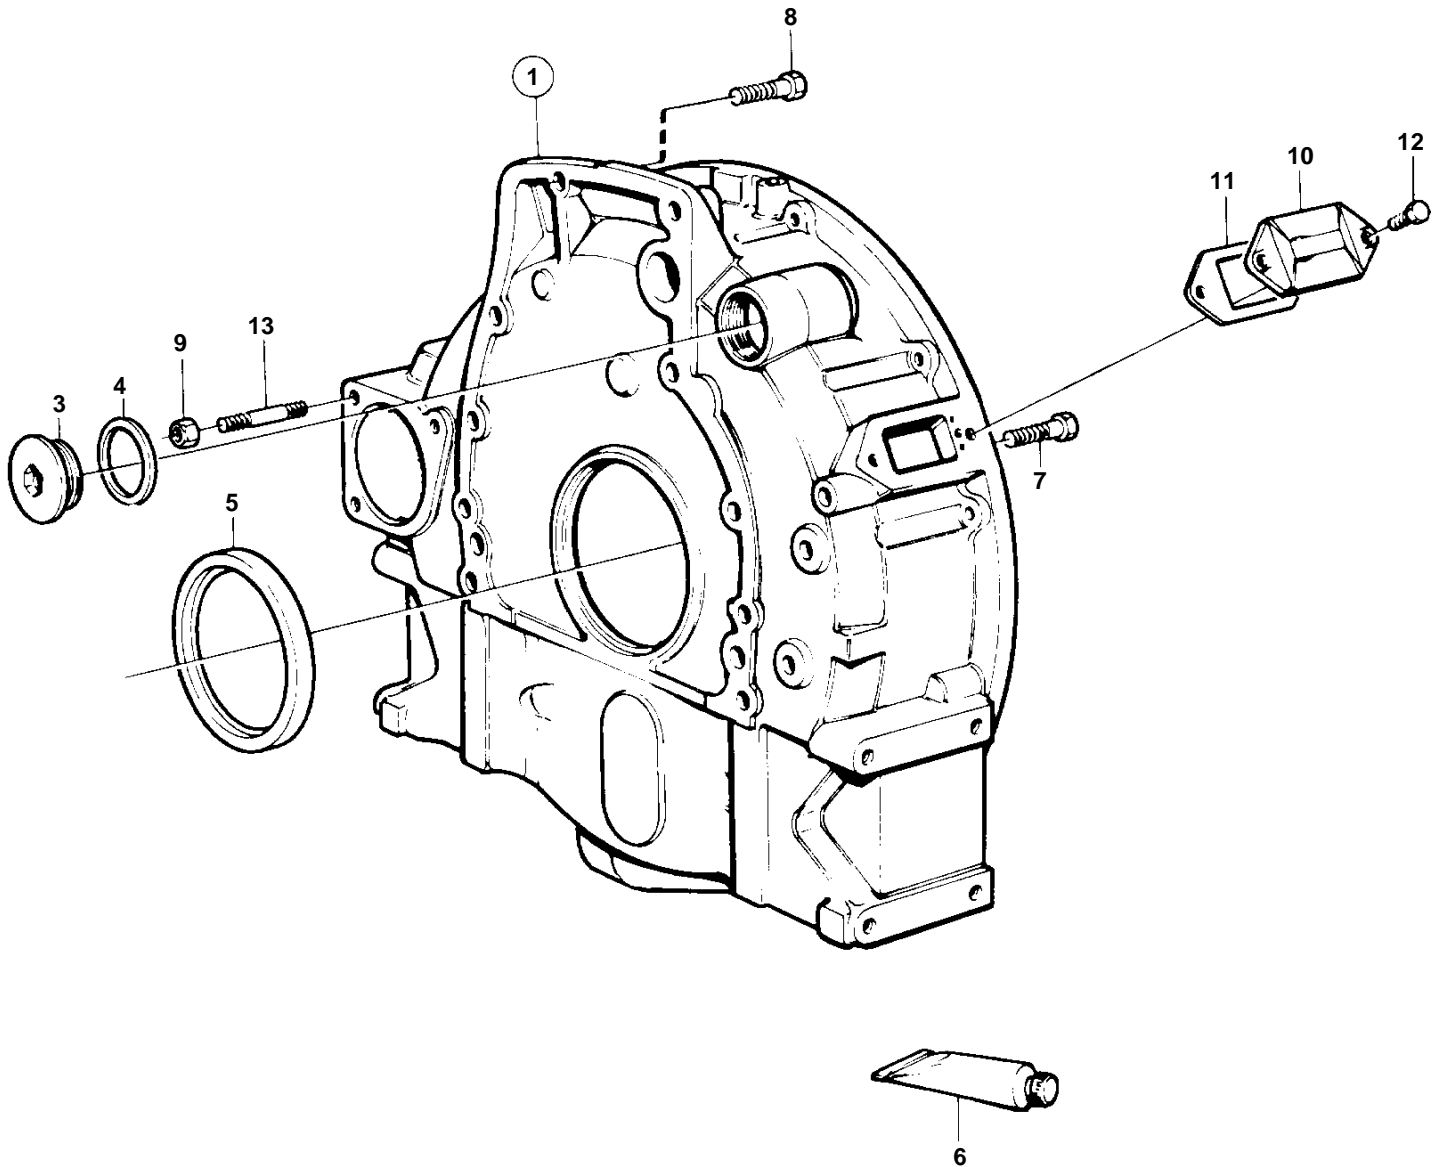

TD71AG,TD71AGP,TD71AP,TD71APB,

TID71AG,TID71AGP,TID71AP,TID71APB

11560

TD71AG,TD71AGP,TD71AP,TD71APB, TID71AG,TID71AGP,TID71AP,TID71APB

REF	PART NO.	QTY	DESCRIPTION	NOTES
1	4772107	1	Flywheel housing	REPLACED BY 1EA FLYWHEEL COVER 4772237, 1EA PLUG 467367, 1EA GASKET 469328,1EA SEAL RING 863407.
	4772237	1	Flywheel housing	
2	864494	1	Turn signal	
3	467367	1	Plug	
4	469328	1	Gasket	
5	3825165	1	Sealing ring	
6	1161231	1	Sealant	
7	966361	6	Flange screw	L = 55 MM
	968753	2	Flange screw	L = 75 MM
8	966363	2	Flange screw	L = 65 MM
9	971095	3	Nut	
10	4772168	1	Cover	
11	4804167	1	Gasket	
12	946934	2	Flange screw	
13	953067	3	Stud	