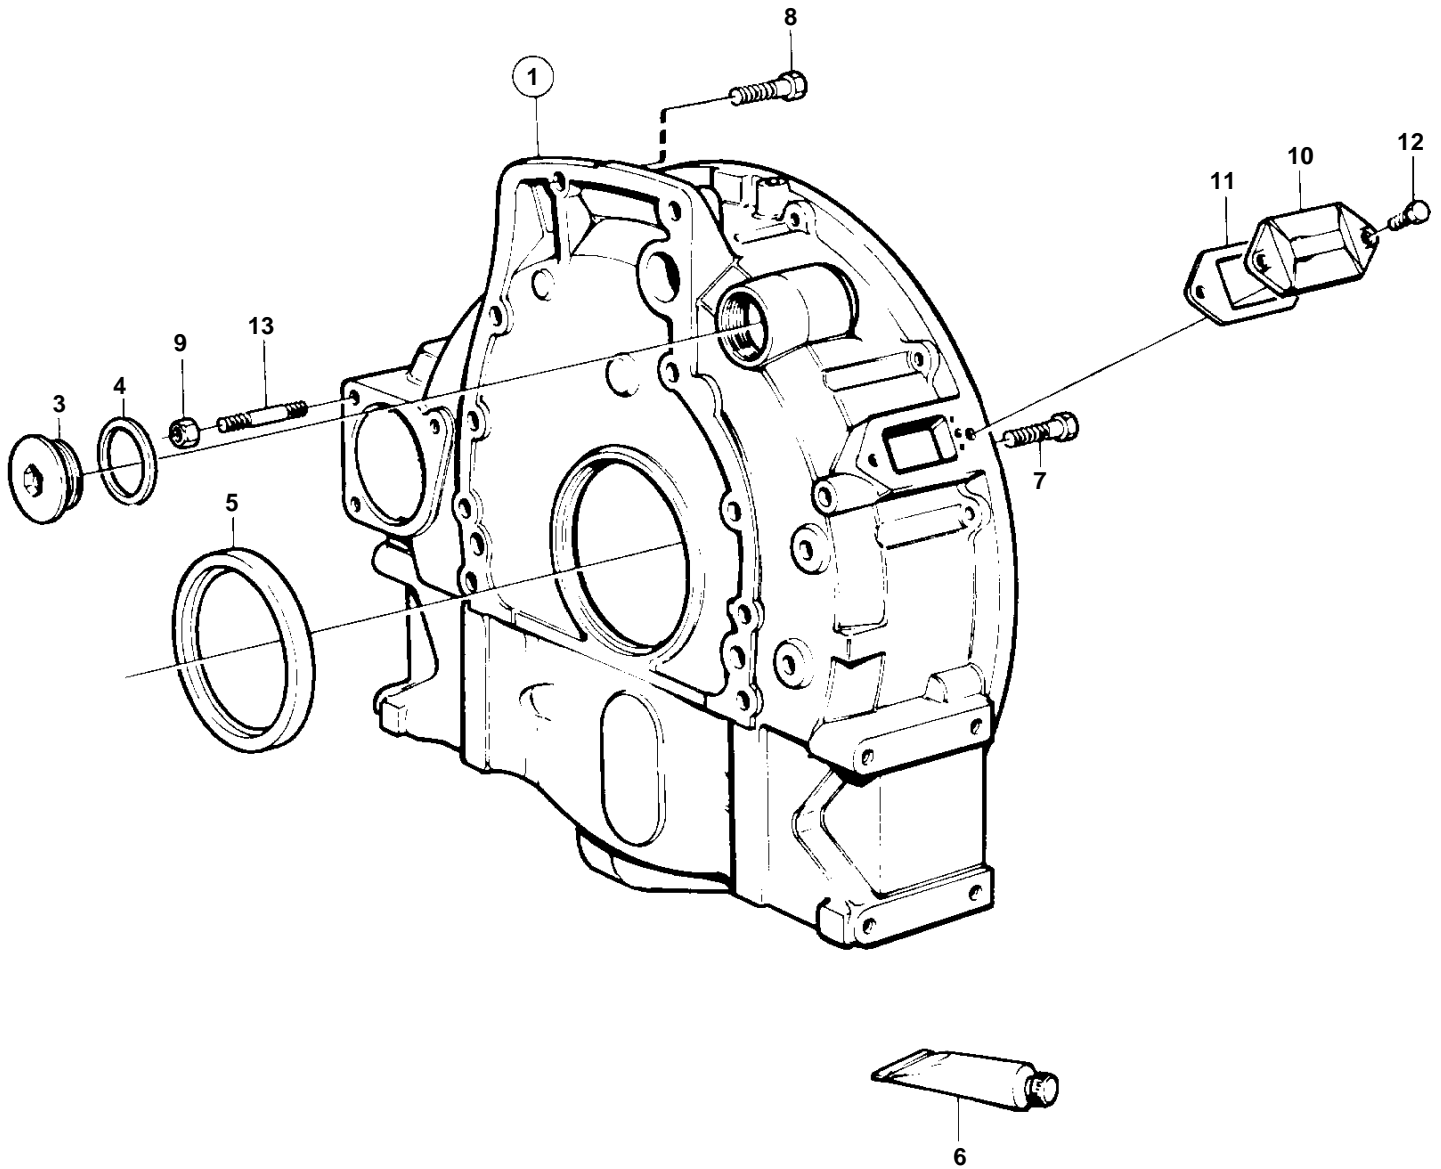

TD61ACE,TD61AG,TD61AGP,TD61AP,TD61APB,TID61AG,TID61AGP,TD71ACE

11560

**TD61ACE,TD61AG,TD61AGP,TD61AP,TD61APB,TID61AG,TID61AGP,TD71ACE**

REF	PART NO.	QTY	DESCRIPTION	NOTES
1	4772107	1	Flywheel housing	REPLACED BY 1EA FLYWHEEL COVER 4772237, 1EA PLUG 467367, 1EA GASKET 469328,1EA SEAL RING 863407.
	4772237	1	Flywheel housing	
2	864494	1	Turn signal	
3	467367	1	Plug	
4	469328	1	Gasket	
5	3825165	1	Sealing ring	
6	1161231	1	Sealant	
7	966361	6	Flange screw	L = 55 MM
	968753	2	Flange screw	L = 75 MM
8	966363	2	Flange screw	L = 65 MM
9	971095	3	Nut	
10	4772168	1	Cover	
11	4804167	1	Gasket	
12	946934	2	Flange screw	
13	953067	3	Stud	