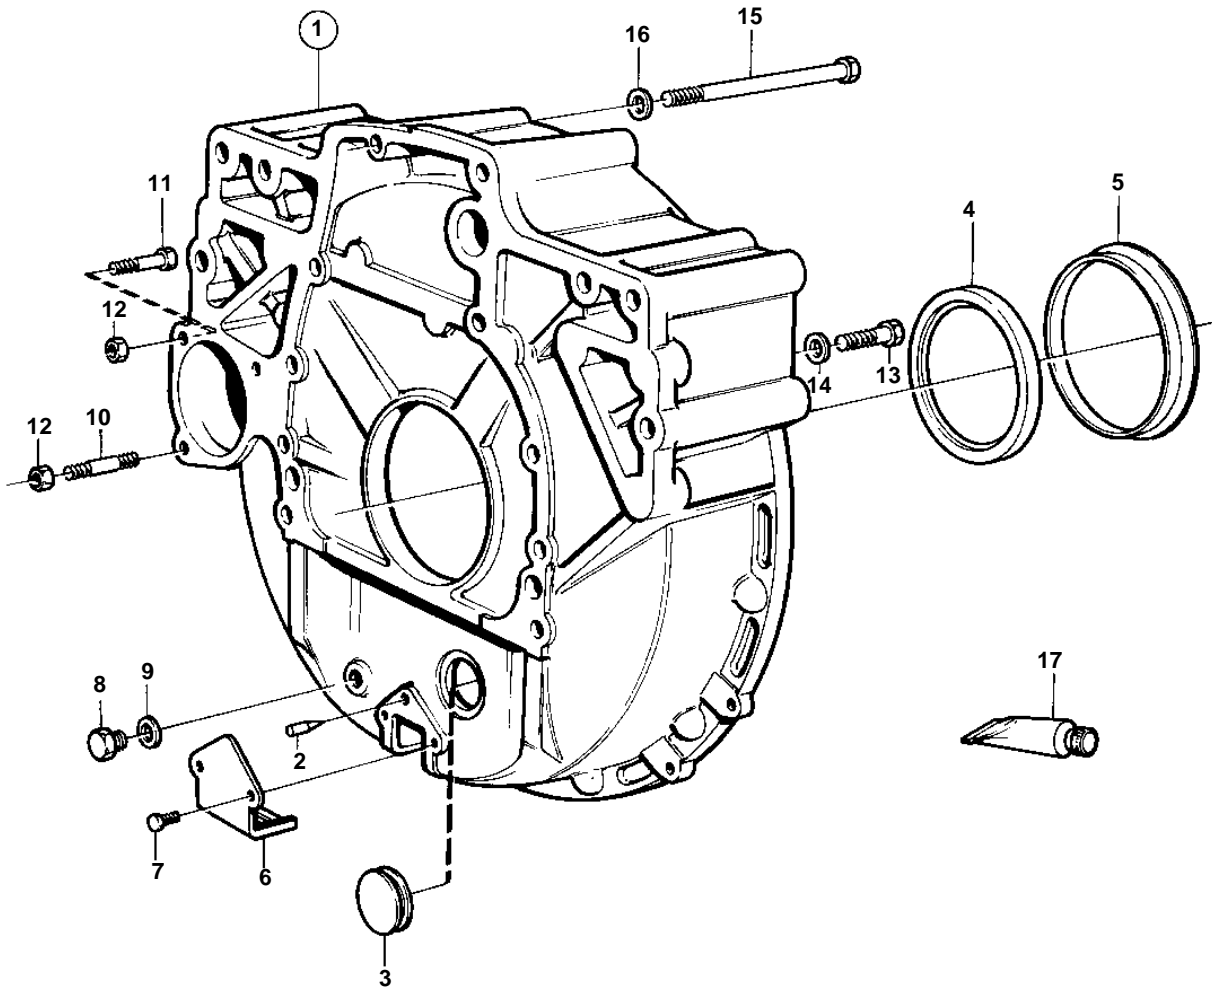

TD61A,TD71A,TID71A

10251

TD61A,TD71A,TID71A

REF	PART NO.	QTY	DESCRIPTION	NOTES
1	420890	1	Flywheel housing	(420674). VEHICLE TYPE.
2	403270	1	• Pin	
3	420809	1	Rubber plug	
4	466963	1	Protecting plate	
5	477119	1	Sealing ring	
6	417429	1	Breather cap	
7	946544	2	Flange screw	
8	981193	1	Plug	(977226)
9	947625	1	Gasket	(969011)
10	953069	2	Stud	(953067)
11	965221	1	Flange screw	(965186)
12	971095	3	Nut	
13	966361	6	Flange screw	L = 55 MM
	968753	2	Flange screw	L = 75 MM
14	941911	8	Spring washer	EARLY TYPE
15	971011	2	Screw	L = 140 MM
16	941911	2	Spring washer	
17	1161231	1	Sealant	