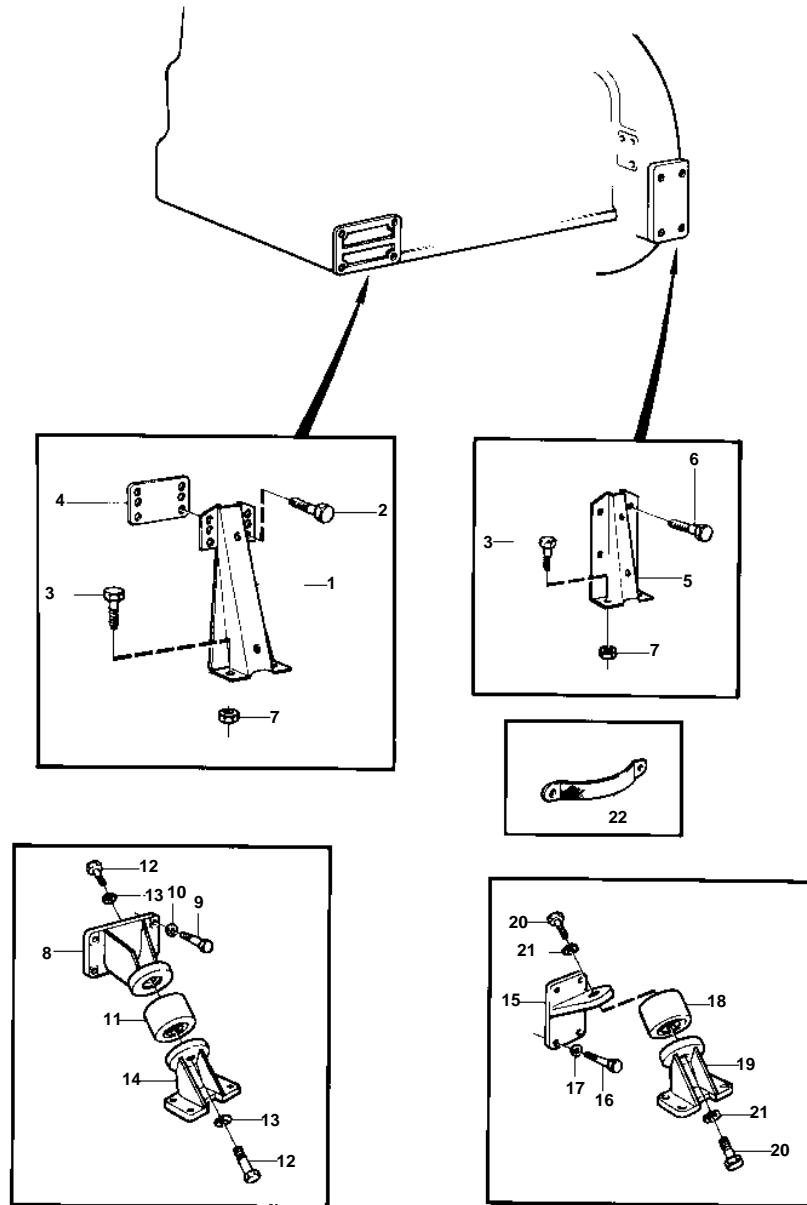

TD61AG, TID61AG, TD71AG, TID71AG

9214

TD61AG,TID61AG,TD71AG,TID71AG

| REF | PART NO. | QTY | DESCRIPTION | NOTES |
|-----|----------|-----|----------------|-----------|
| 1 | 847800 | 2 | Engine bracket | |
| 2 | 965227 | 4 | Screw | L = 55 MM |
| | 965193 | 4 | Screw | L = 30 MM |
| 3 | 965191 | 8 | Screw | L = 50 MM |
| 4 | 847889 | 1 | Spacer | |
| 5 | 847801 | 1 | Engine bracket | |
| 6 | 965193 | 4 | Screw | L = 50 MM |
| | 946817 | 4 | Screw | L = 25 MM |
| 7 | 971096 | 8 | Nut | |
| 8 | 820605 | 2 | Bracket | |
| 9 | 965227 | 8 | Screw | L = 55 MM |
| 10 | 940280 | 8 | Spring washer | |
| 11 | 899734 | 2 | Rubber cushion | |
| 12 | 955338 | 4 | Screw | L = 22 MM |
| 13 | 940280 | 4 | Spring washer | |
| 14 | 820822 | 2 | Bracket | |
| 15 | 820742 | 2 | Bracket | |
| 16 | 965227 | 8 | Screw | L = 55 MM |
| 17 | 940280 | 8 | Spring washer | |
| 18 | 899734 | 2 | Rubber cushion | |
| 19 | 820822 | 2 | Bracket | |
| 20 | 955338 | 4 | Screw | L = 22 MM |
| 21 | 940280 | 4 | Spring washer | |
| 22 | 11411 | 1 | Ground cable | |