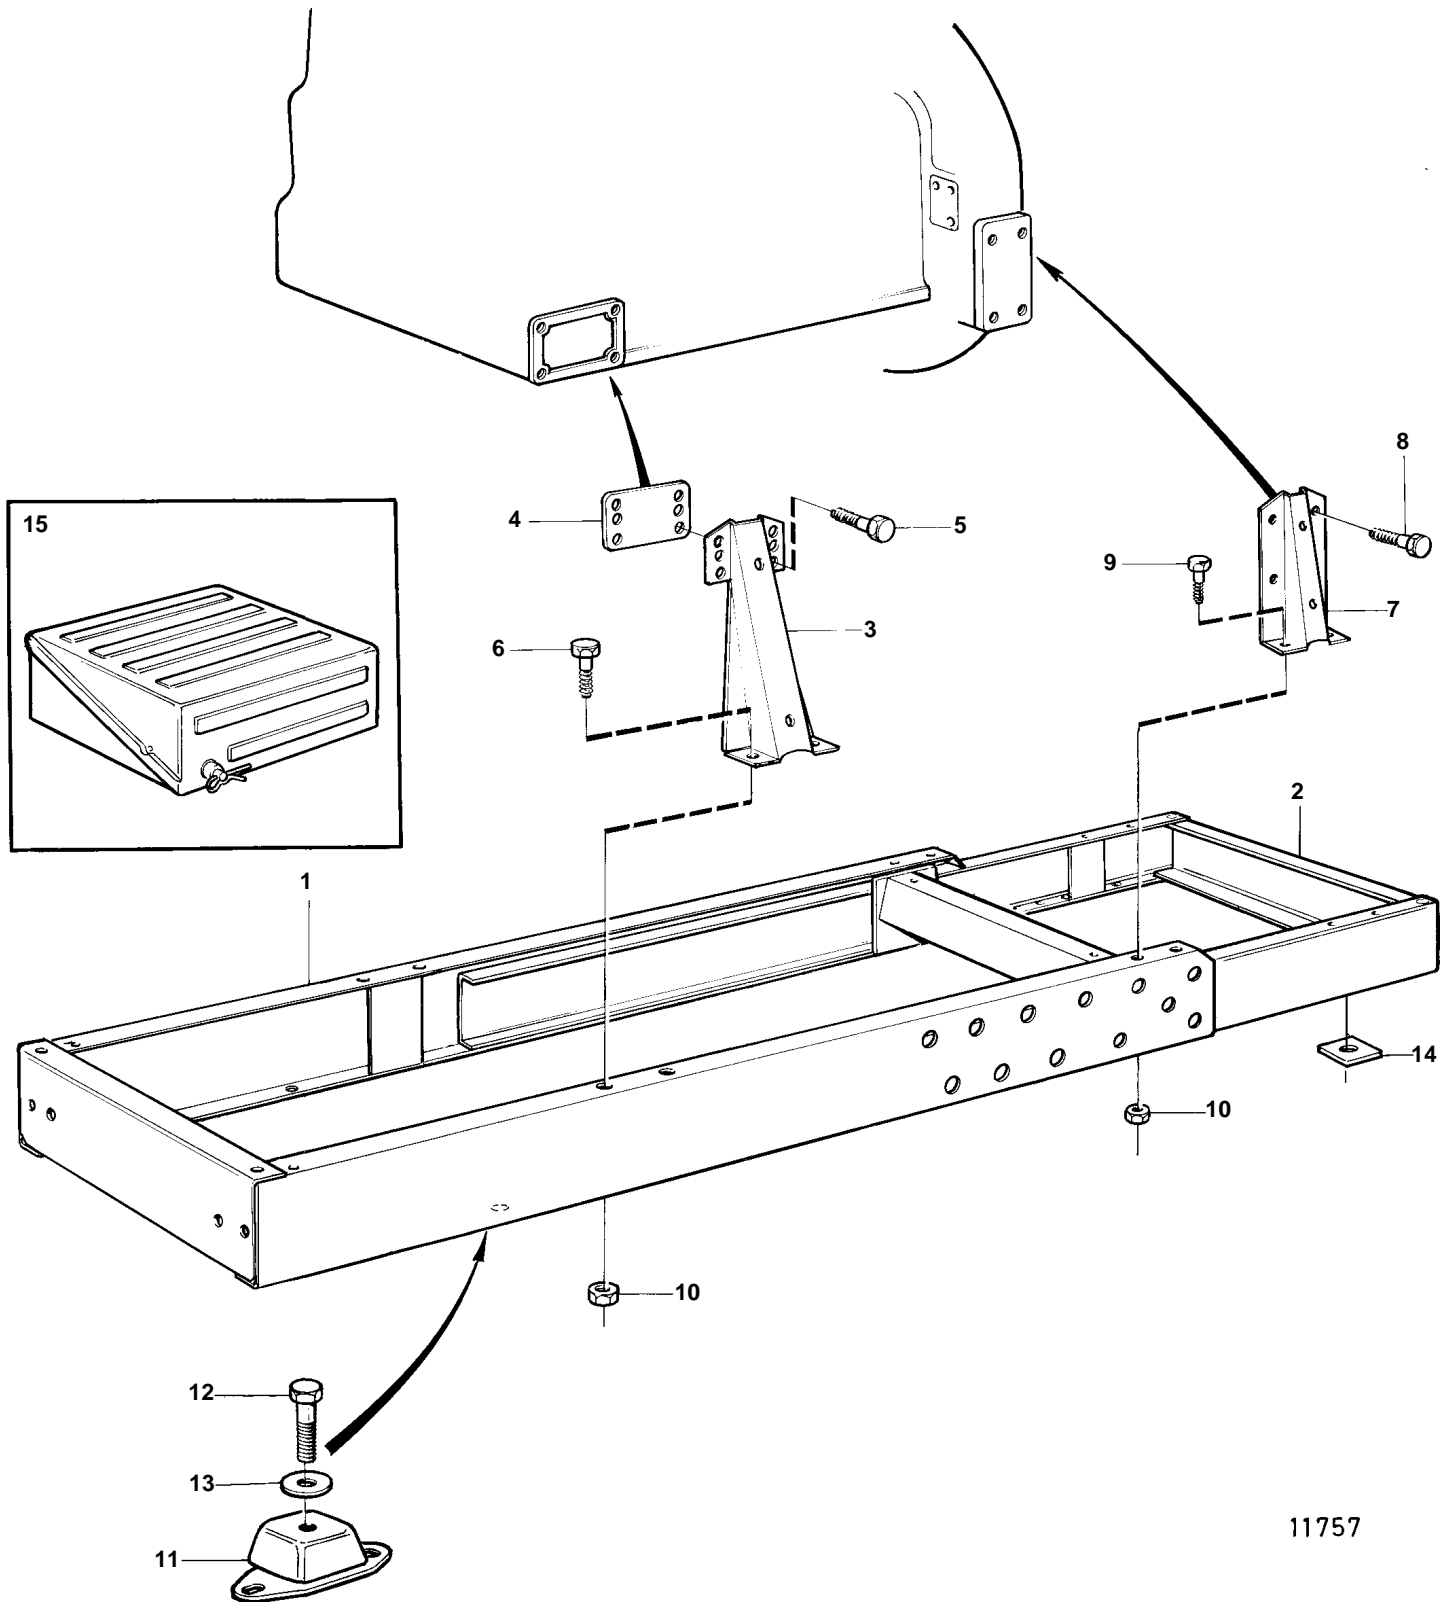

TD61AP,TD71AP,TID71AP

11757

TD61AP,TD71AP,TID71AP

REF	PART NO.	QTY	DESCRIPTION	SEE SEC.	NOTES
1	865870	1	Frame		(862386)
2		1	· SUPPORT MEMBER		
3	847800	2	Engine bracket		
4	847889	4	Spacer, LEFT		LEFT
5	965227	4	Screw		L = 55 MM
	965193	4	Screw		L = 50 MM
6	965191	4	Screw		L = 30 MM
7	847801	2	Engine bracket		
8	965193	4	Screw		L = 50 MM
	946817	4	Screw		L = 25 MM
9	965191	4	Screw		L = 30 MM
10	971096	8	Nut		
11	862073	6	Rubber element		
12	961305	6	Screw		
13	906837	6	Washer		
14	865549	2	Washer		
15		1	BATTERY BOX AND INSTALLATION COMP.		LATE TYPE
				02A-2790	
		1	BATTERY BOX INSTALLATION COMP.		EARLY TYPE
				02A-2780	