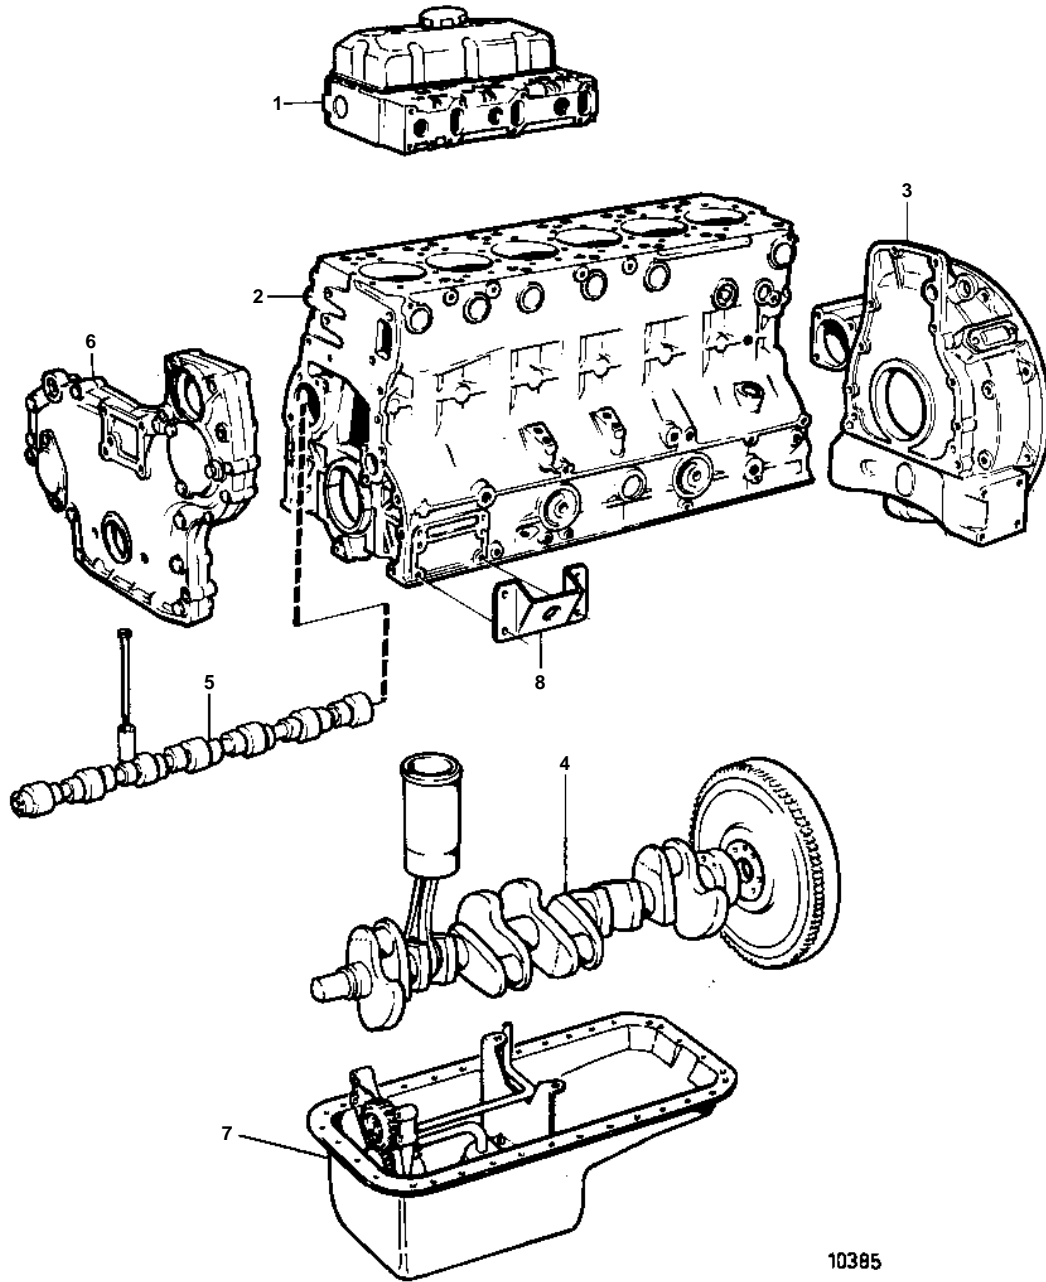

TD61ACE

10385

TD61ACE

REF	QTY	DESCRIPTION	SEE SEC.
1	2	CYLINDER HEAD	02A-0330
2	1	CYLINDER BLOCK	02A-0390
3	1	FLYWHEEL HOUSING	02A-0525
4	1	CRANKSHAFT AND RELATED PARTS	02A-0840
5	1	CAMSHAFT	02A-1145
6	1	TIMING GEAR COVER AND GEARS	02A-1350
7	1	LUBRICATING SYSTEM	
	1	• STANDARD	02A-1530
	1	OIL SUMP PUMP AND INSTALLATION COMP.	02A-2325
8	1	ENGINE MOUNTS	02A-2640