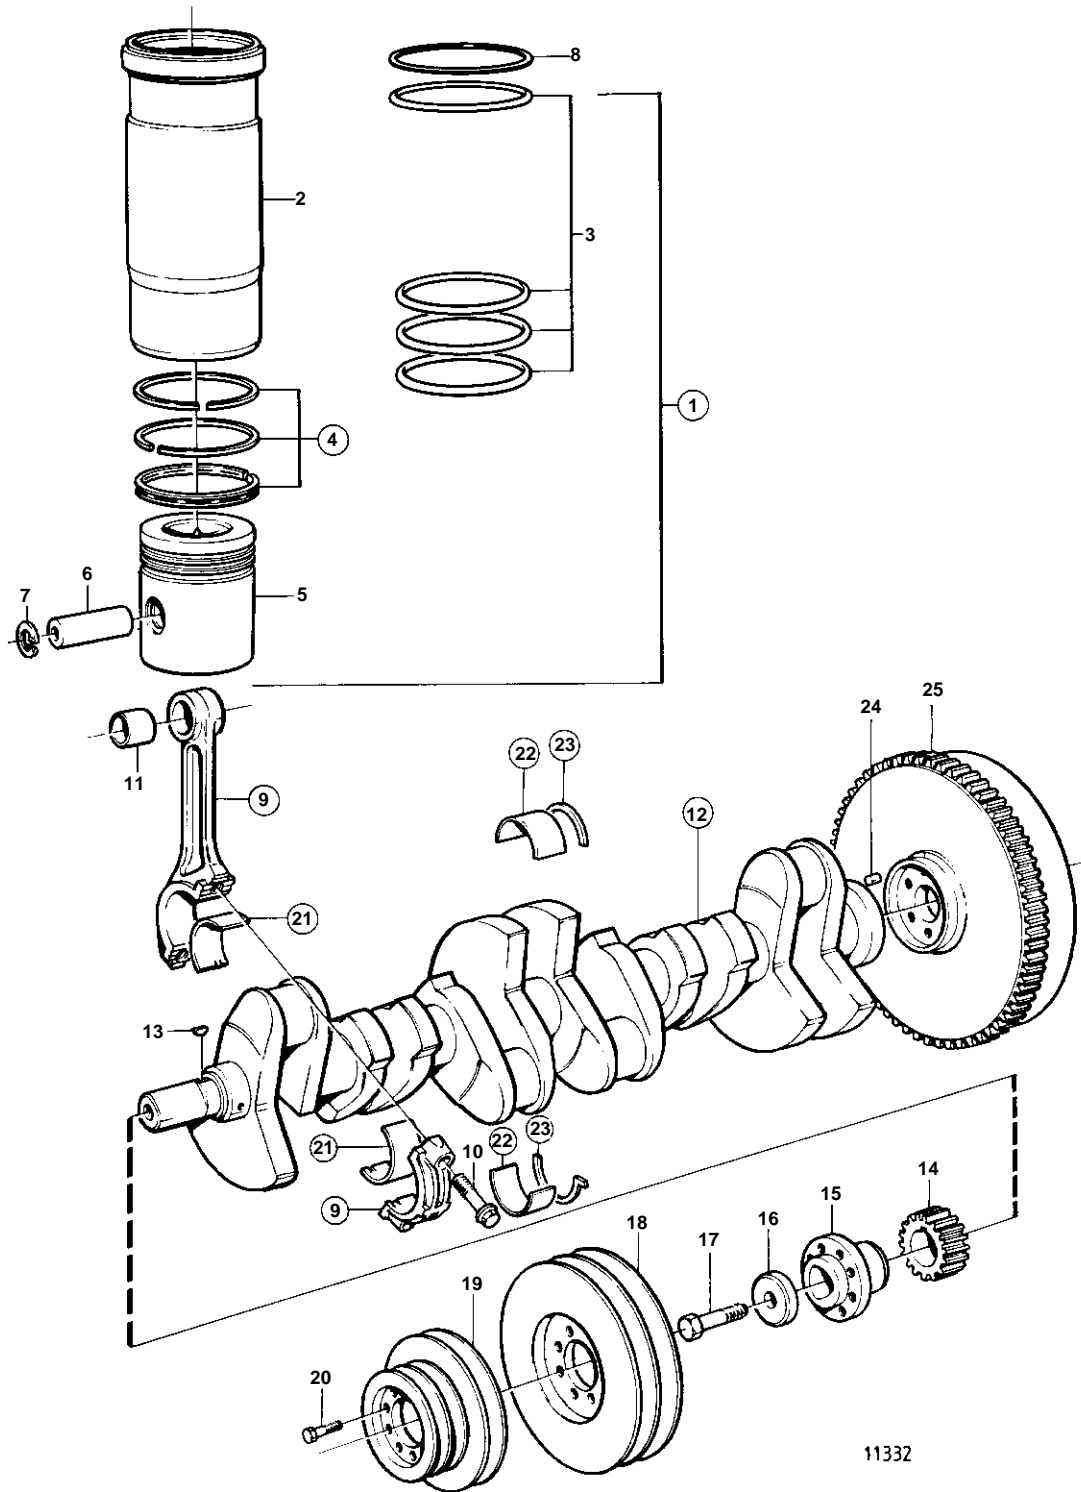

TD71A,TD71AW,TID71A

11332

TD71A,TD71AW,TID71A

REF	PART NO.	QTY	DESCRIPTION	SEE SEC.	NOTES
1	876183	6	Cylinder liner kit		(876059)
2		6	· CYLINDER LINER	IK	
3	271159	6	· Sealing ring kit	IK	(275778)
4	271117	6	· Piston ring kit	IK	(275375)
5		6	· PISTON	IK	
6	477927	6	· Piston pin	IK	STD D
7	914525	12	· Lock ring	IK	
8	466878	X	Adjusting washer		TH=0.12 MM
	466114	X	Adjusting washer		TH=0.20 MM
	466183	X	Adjusting washer		TH=0.30 MM
	466184	X	Adjusting washer		TH=0.50 MM
9	471523	6	Connecting rod		
10	465815	12	· Screw		
11	471364	6	· Bushing		
12	471411	1	Crankshaft, CRANKSHAFT		SN-XXXXXXXXXX/16679 REPL BY 477116
	477116	1	Crankshaft		
13	422253	1	· Woodruff key		*
14	471528	1	Gear		*
			Bulletin 45-01	45-01-EN	Timing Gears, 71, 100, 121
15	465779	1	Hub		
16	420124	1	Washer		
17	470366	1	Screw		
18	421515	1	Vibration damper		(471194)
19	4772117	1	Pulley		3 SPÅR-3 GROOVE
	847783	1	Pulley		4 SPÅR-4 GROOVE,ALT
20	471529	8	Screw		L = 60 MM
	471372	8	Screw		L = 135 MM, ALT
21	270115	6	Big end bearing kit		STD
	270116	6	Big end bearing kit		0.254MM UD
	270117	6	Big end bearing kit		0.508MM UD
	270118	6	Big end bearing kit		0.762MM UD
	270119	6	Big end bearing kit		1.016MM UD
	270120	6	Big end bearing kit		1.270MM UD
22	270432	7	Main bearing kit		STD
	270433	7	Main bearing kit		0.254MM UD
	270434	7	Main bearing kit		0.508MM UD
	270435	7	Main bearing kit		0.762MM UD
	270436	7	Main bearing kit		1.016MM UD
	270437	7	Main bearing kit		1.270MM UD
23	276754	1	Thrust washer kit		STD
	276755	1	Thrust washer kit		0.100MM ÖD
	276756	1	Thrust washer kit		0.200MM ÖD
	276757	1	Thrust washer kit		0.300MM ÖD
24	950677	1	Pin		
25		1	FLYWHEEL	02A-1000	