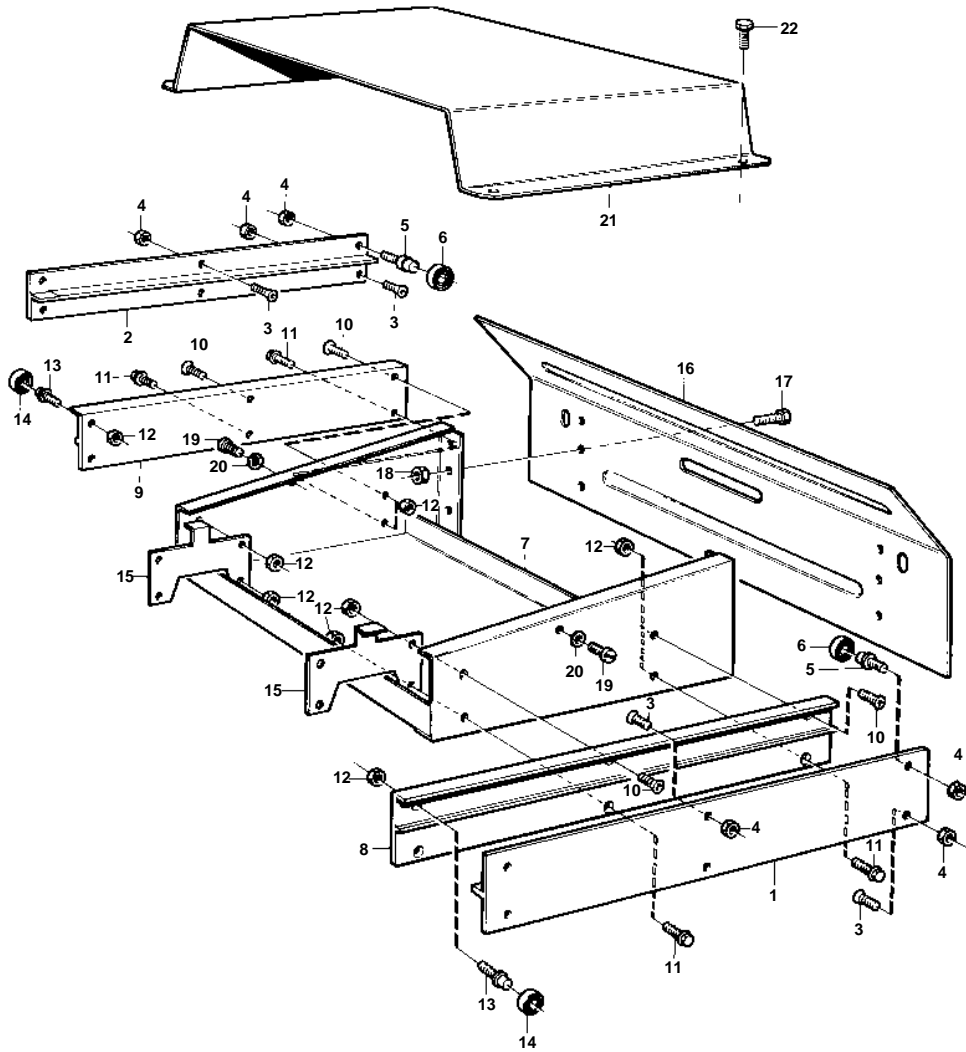

TD61AP,TD71AP,TID71AP

7685

TD61AP,TD71AP,TID71AP

REF	PART NO.	QTY	DESCRIPTION
1	848314	1	Anchorage
2	848315	1	Anchorage
3	956226	10	Screw
4	945408	12	Flange nut
5	1135450	2	Shaft
6	183887	2	Ball bearing
7	848311	1	Battery box
8	848316	1	Anchorage
9	848317	1	Anchorage
10	956226	4	Screw
11	945444	4	Flange screw
12	945408	12	Flange nut
13	1135450	4	Shaft
14	183887	4	Ball bearing
15	849400	2	Stop lug
16	848262	1	Front plate
17	946173	6	Flange screw
18	945408	6	Flange nut
19	965047	2	Screw
20	960141	2	Washer
21	849173	1	Protecting plate
22	946173	4	Flange screw