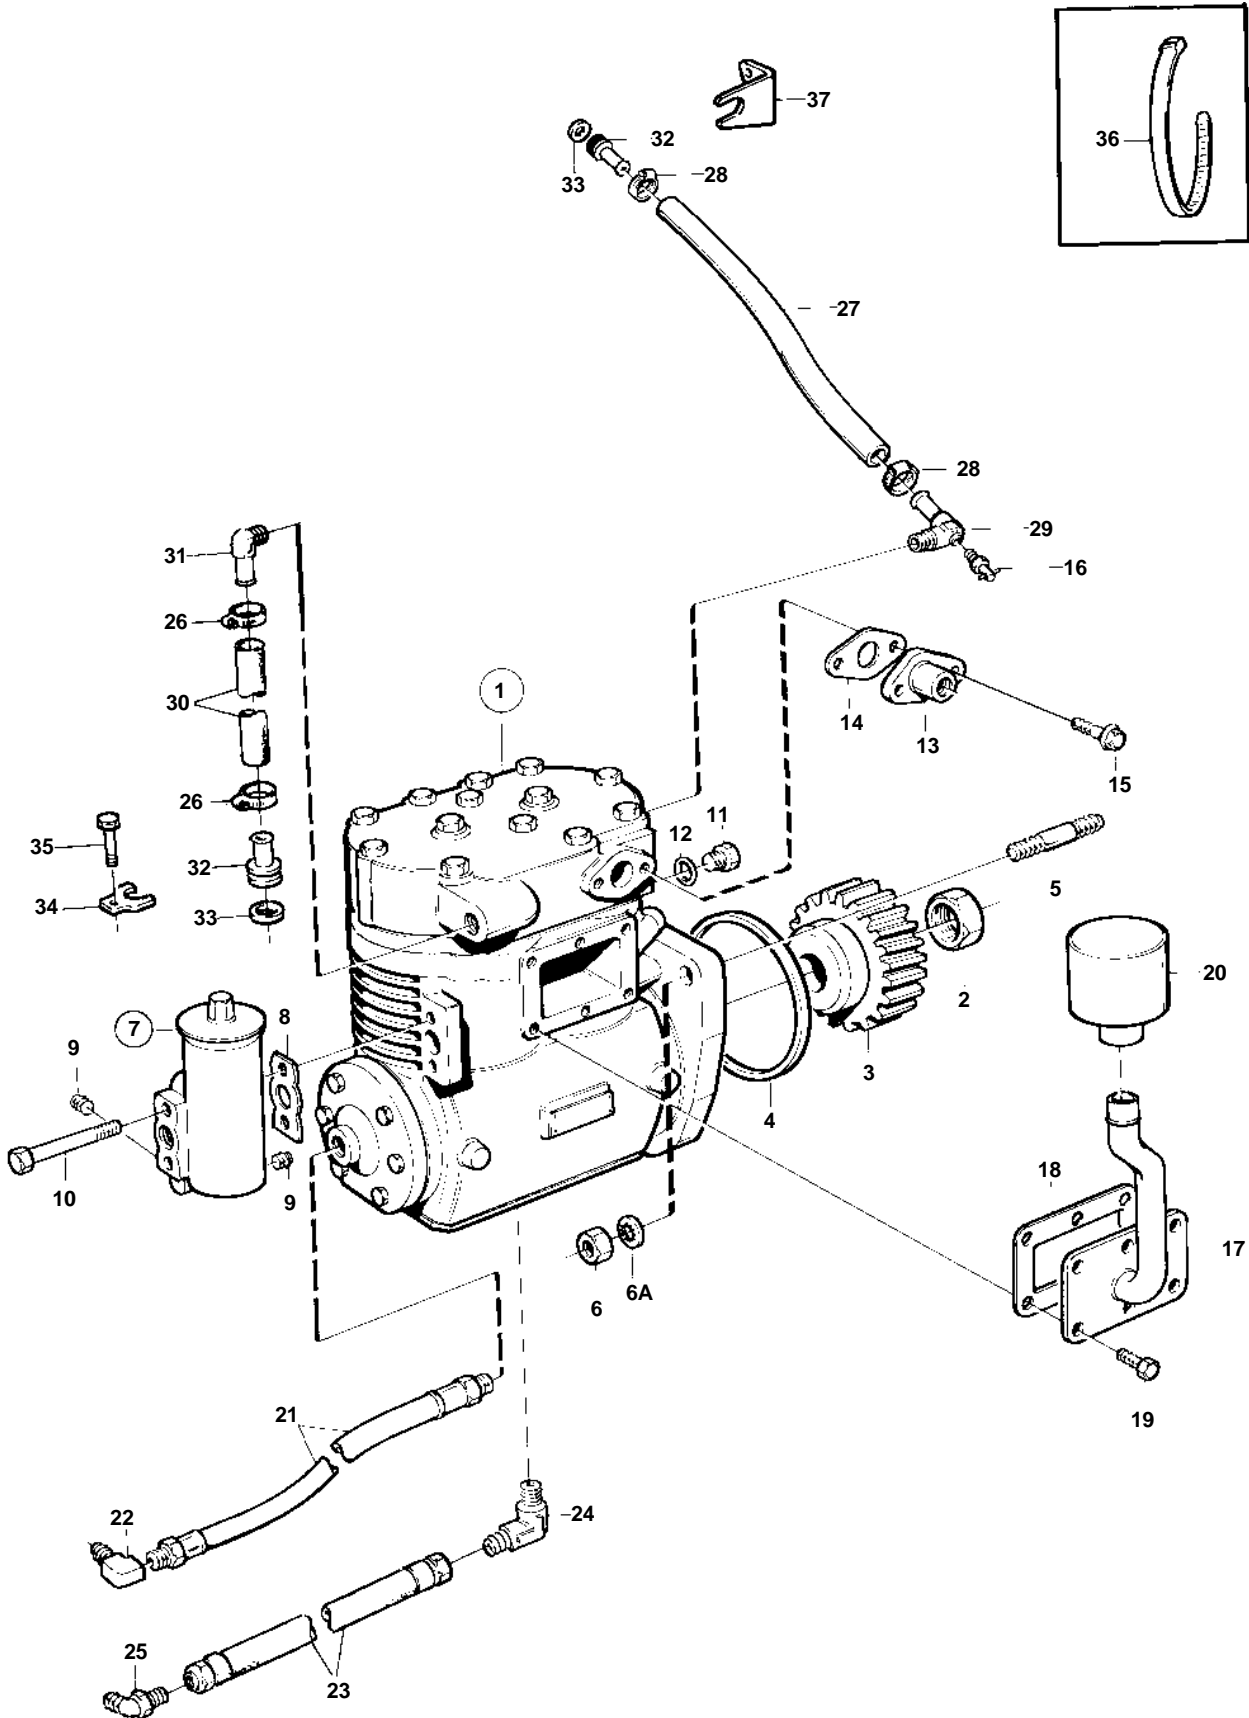

TD61A,TD61AW

11585

TD61A,TD61AW

REF	PART NO.	QTY	DESCRIPTION	SEE SEC.	NOTES
1	1590264	1	Compressor		REPL BY 1612335
				02A-3020	
	1612335	1	Compressor		REPL BY 1080437. ALSO AVAILABLE AS AN EXCHANGE PART.
				02A-3020	
	1080437	1	Compressor		ERS AV 8150407
	3803136	1	Compressor, exch		Exchange unit
	3090471	1	· Repair kit · REM. COMPS. NOT SPEC.		
2	1518355	1	Nut		
3		1	GEAR	02A-1350	
4	975610	1	O-ring		
5	967951	3	Stud		
6	971073	3	Nut		(961977)
6A	941911	3	Spring washer		
7	1503492	1	Regulator, GOVERNOR COMPONENTS		
8	324042	1	Gasket		
9	479979	5	Plug		(191026)
10	965218	2	Screw		
11	960628	1	Plug		
12	957173	1	Gasket		
13	330634	1	Flange		
14	1619957	1	Gasket		
15	945444	2	Flange screw		
16	966871	1	Tap		
17	864938	1	Air inlet		
18	3028016	1	Gasket		
19	965175	6	Screw		
20	8152009	1	Filter		(1082111)
21	1507501	1	Hose		
22	180009	1	Nipple		
23	966601	1	Hose		REPL BY 966600
					L = 350 MM
	966600	1	Hose		L = 250 MM
24	944276	1	Nipple		
25	334596	1	Nipple		
26	943472	X	Hose clamp		
27	941522	1	Hose		L = 570 MM
28	943472	2	Hose clamp		
29	192531	1	Nipple		
30	941522	1	Hose		L = 430 MM
31	961603	1	Elbow nipple		
32	849227	2	Hose coupling		
33	471626	2	Sealing ring		
34	849110	1	Brace		
35	965175	1	Screw		
36	948211	1	Strip clamp		
37	849397	1	Bracket		