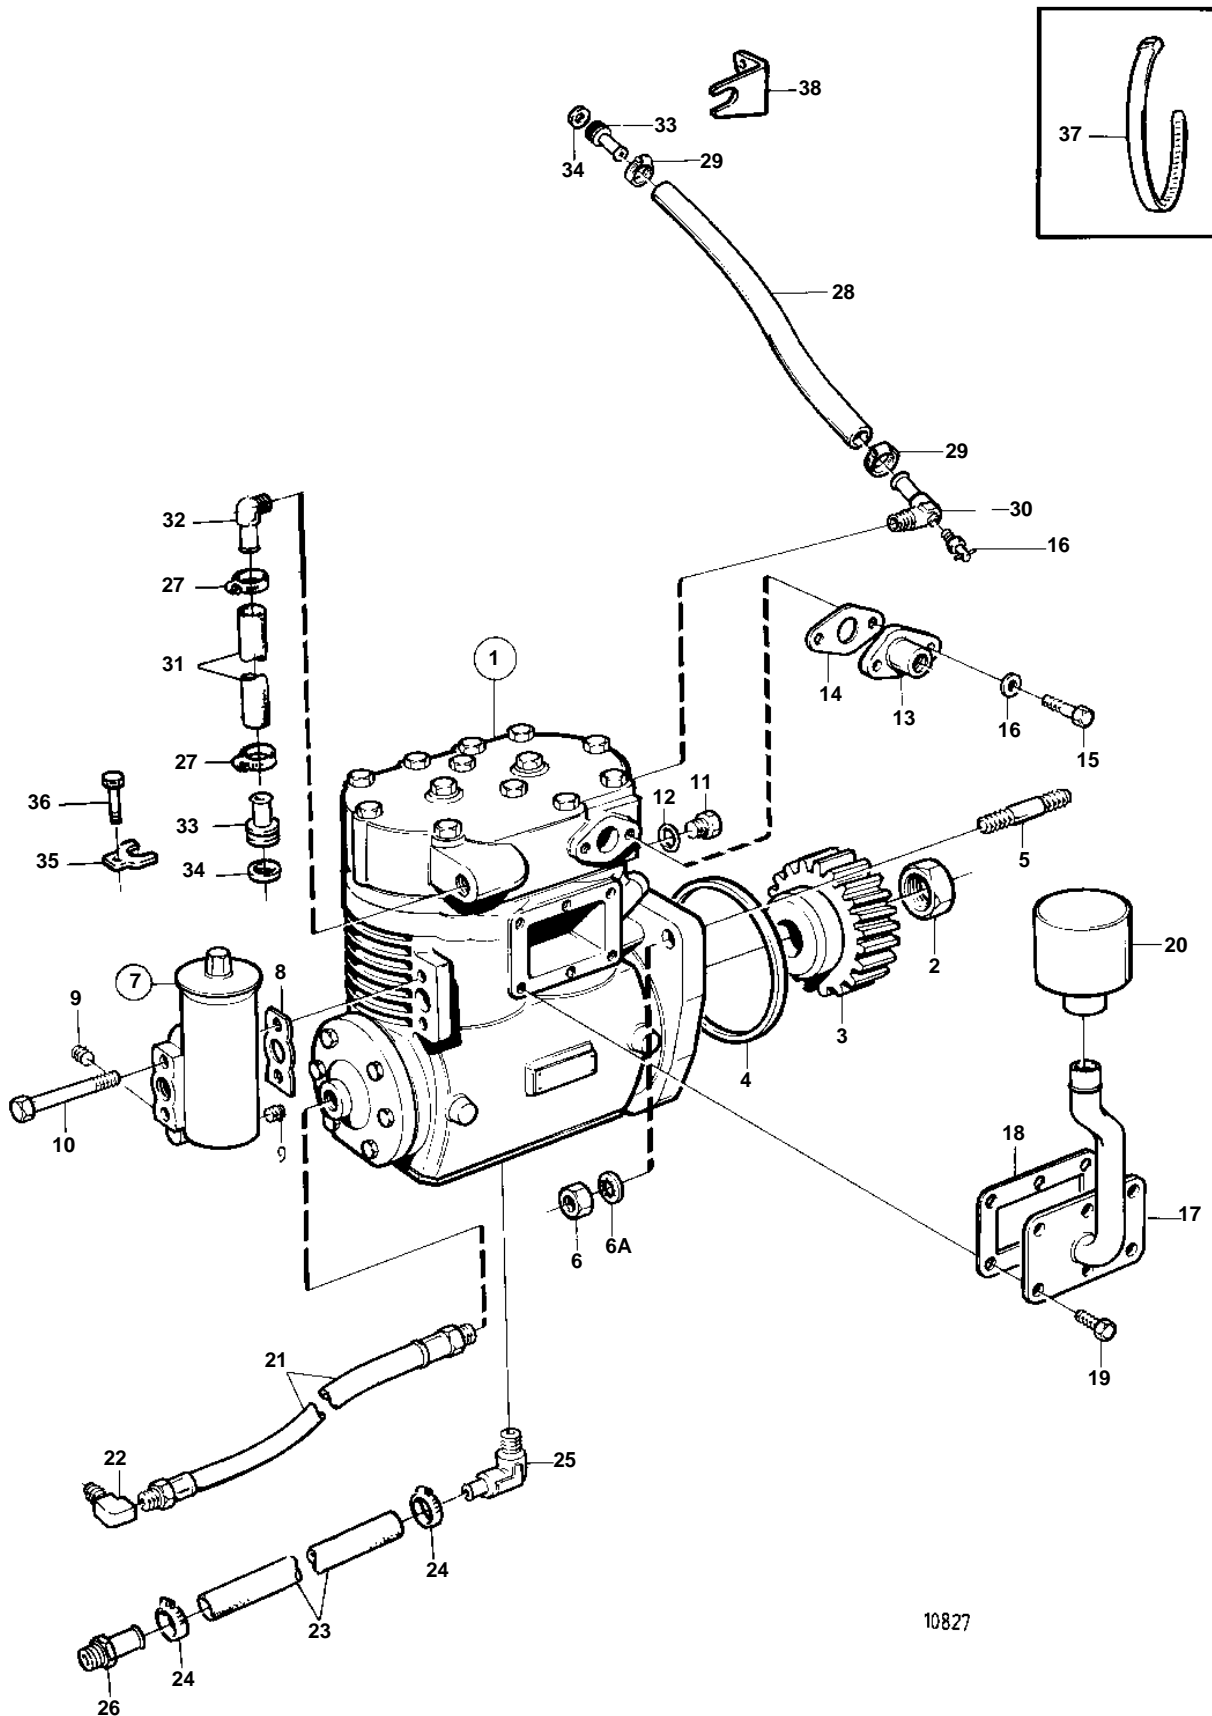

TD71A,TD71AW

TD71A,TD71AW

REF	PART NO.	QTY	DESCRIPTION	SEE SEC.	NOTES
1	1590264	1	Compressor		REPL BY 1612335
				02A-3020	
	1612335	1	Compressor		REPL BY 1080437. ALSO AVAILABLE AS AN EXCHANGE PART.
				02A-3020	
	1080437	1	Compressor		ERS AV 8150407
	3803136	1	Compressor, exch		Exchange unit
	3090471	1	· Repair kit		
			· REM. COMPS. NOT SPEC.		
2	1518355	1	Nut		
3		1	GEAR	02A-1450	
4	975610	1	O-ring		
5	967951	3	Stud		
6	971093	3	Lock nut		(961977)
6A	941911	3	Spring washer		
7	1503492	1	Regulator, GOVERNOR COMPONENTS		
8	324042	1	Gasket		
9	479979	5	Plug		(191026)
10	965218	2	Screw		
11	960628	1	Plug		
12	957173	1	Gasket		
13	330634	1	Flange		
14	1619957	1	Gasket		
15	945444	2	Flange screw		
16	966871	1	Tap		
17	864938	1	Air inlet		
18	3028016	1	Gasket		
19	965175	6	Screw		
20	8152009	1	Filter		(1082111)
21	1507501	1	Hose		
22	180009	1	Nipple		
23	941522	1	Hose		L = 360 MM
24	943472	2	Hose clamp		
25	961604	1	Hose nipple		
26	961653	1	Nipple		
27	943472	2	Hose clamp		
28	941522	1	Hose		L = 570 MM
29	943472	2	Hose clamp		
30	192531	1	Nipple		
31	941522	1	Hose		L = 430 MM
32	961603	1	Elbow nipple		
33	849227	2	Hose coupling		
34	471626	2	Sealing ring		
35	849110	1	Brace		
36	965175	1	Screw		
37	948211	1	Strip clamp		
38	849397	1	Bracket		