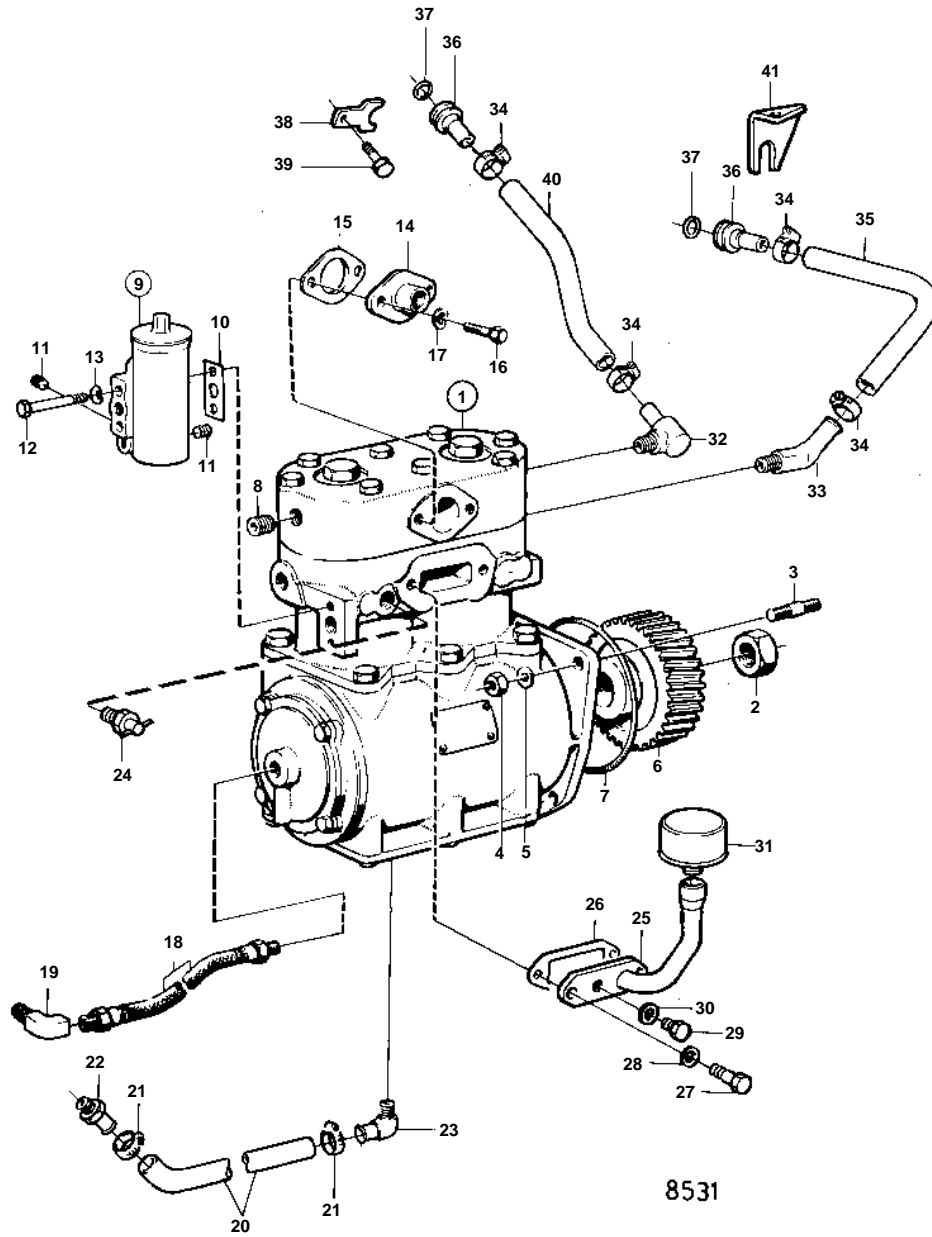

TD71A,TD71AW

TD71A,TD71AW

REF	PART NO.	QTY	DESCRIPTION	SEE SEC.	NOTES
1	1611815	1	Compressor		ALSO AVAILABLE AS AN EXCHANGE PART. Exchange unit
	3803662	1	Compressor, exch		
				02A-3000	
2	346918	1	· Nut		
3	967951	3	Stud		
4	971073	3	Nut		(961977)
5	941911	3	Spring washer		
6		1	GEAR	02A-1450	
7	975610	1	O-ring		
8	479977	1	Plug		(952077)
9	1503492	1	Regulator, GOVERNOR COMPONENTS.		
10	324042	1	Gasket		
11	191026	5	Plug		
12	955528	2	Screw		
13	941907	2	Spring washer		
14	330634	1	Flange		
15	1619957	1	Gasket		
16	940135	2	Screw		
17	941907	2	Spring washer		
18	1507501	1	Hose		
19	180009	1	Nipple		
20	941522	1	Hose		L = 360 MM
21	943472	2	Hose clamp		
22	961653	1	Nipple		
23	961604	1	Hose nipple		
24	947894	1	Drain cock		
25	849025	1	Air inlet		
26	324117	1	Gasket		
27	955523	2	Screw		
28	941907	2	Spring washer		
29	960628	1	Plug		
30	957173	1	Gasket		
31	8152009	1	Filter		(1082111)
32	942240	1	Elbow nipple		
33	941534	1	Elbow nipple		
34	943472	4	Hose clamp		
35	941522	1	Hose		L = 290 MM
36	849227	2	Hose coupling		
37	471626	2	Sealing ring		
38	849110	1	Brace		
39	965175	1	Screw		
40	941522	1	Hose		L = 430 MM
41	849397	1	Bracket		