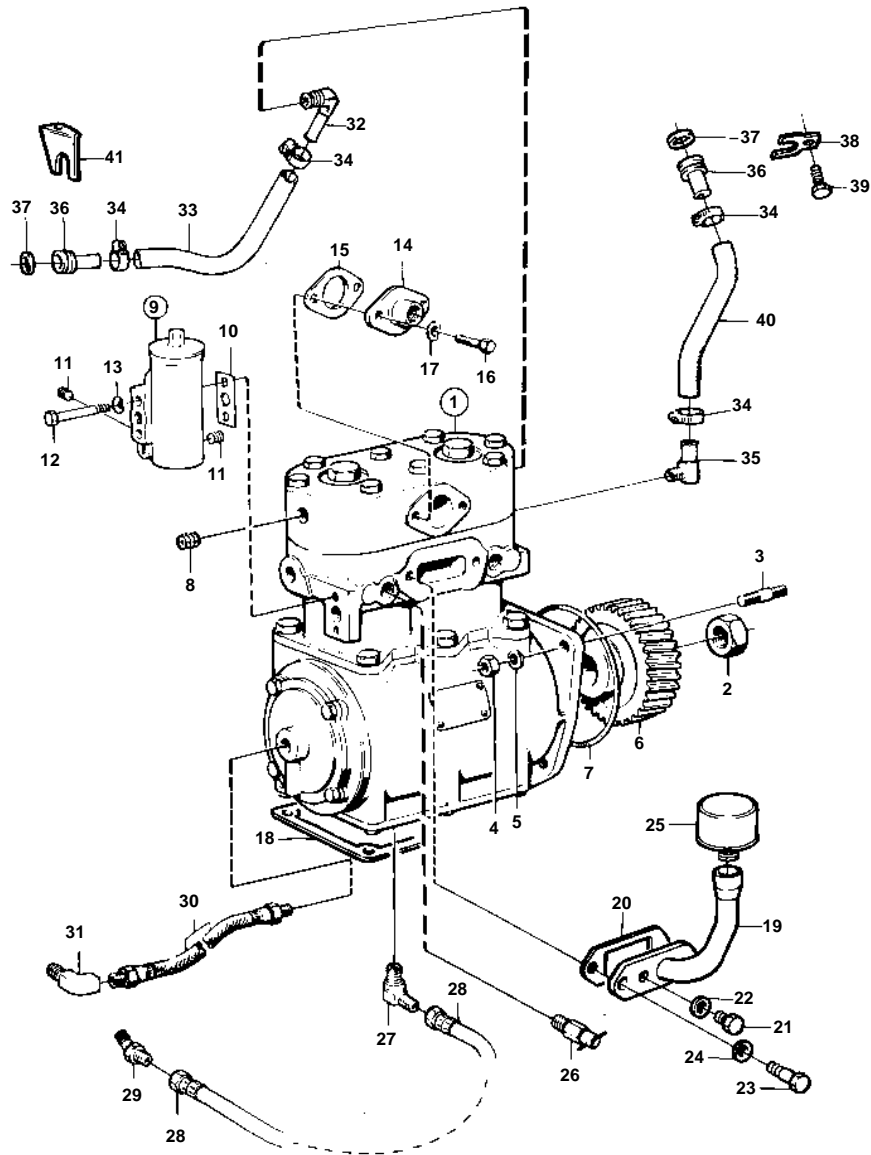

TD61A,TD61AW

8529

TD61A,TD61AW

REF	PART NO.	QTY	DESCRIPTION	SEE SEC.	NOTES
1	1611815	1	Compressor		ALSO AVAILABLE AS AN EXCHANGE PART. Exchange unit
	3803662	1	Compressor, exch		
				02A-3000	
2	346918	1	• Nut		
3	967951	3	Stud		
4	961977	3	Nut		
5	941911	3	Spring washer		
6		1	GEAR	02A-1350	
7	975610	1	O-ring		
8	479977	1	Plug		(952077)
9	1503492	1	Regulator, GOVERNOR COMPONENTS		
10	324042	1	Gasket		
11	479979	5	Plug		(191026)
12	955528	2	Screw		
13	941907	2	Spring washer		
14	330634	1	Flange		
15	1619957	1	Gasket		
16	940135	2	Screw		
17	941907	2	Spring washer		
18	346938	1	Gasket		
19	849025	1	Air inlet		
20	324117	1	Gasket		
21	960628	1	Plug		
22	957173	1	Gasket		
23	955523	2	Screw		
24	941907	2	Spring washer		
25	1082111	1	Filter		
26	947894	1	Drain cock		
27	944276	1	Nipple		
28	966601	1	Hose		REPL BY 966600
					L = 350 MM
	966600		Hose		L = 250 MM
29	334596	1	Nipple		
30	1507501	1	Hose		
31	180009	1	Nipple		
32	942240	1	Elbow nipple		
33	941522	1	Hose		L = 430 MM
34	943472	4	Hose clamp		
35	941534	1	Elbow nipple		
36	849227	2	Hose coupling		
37	471626	2	Sealing ring		
38	849110	1	Brace		
39	965175	1	Screw		
40	941522	1	Hose		L = 290 MM
41	849397	1	Bracket		