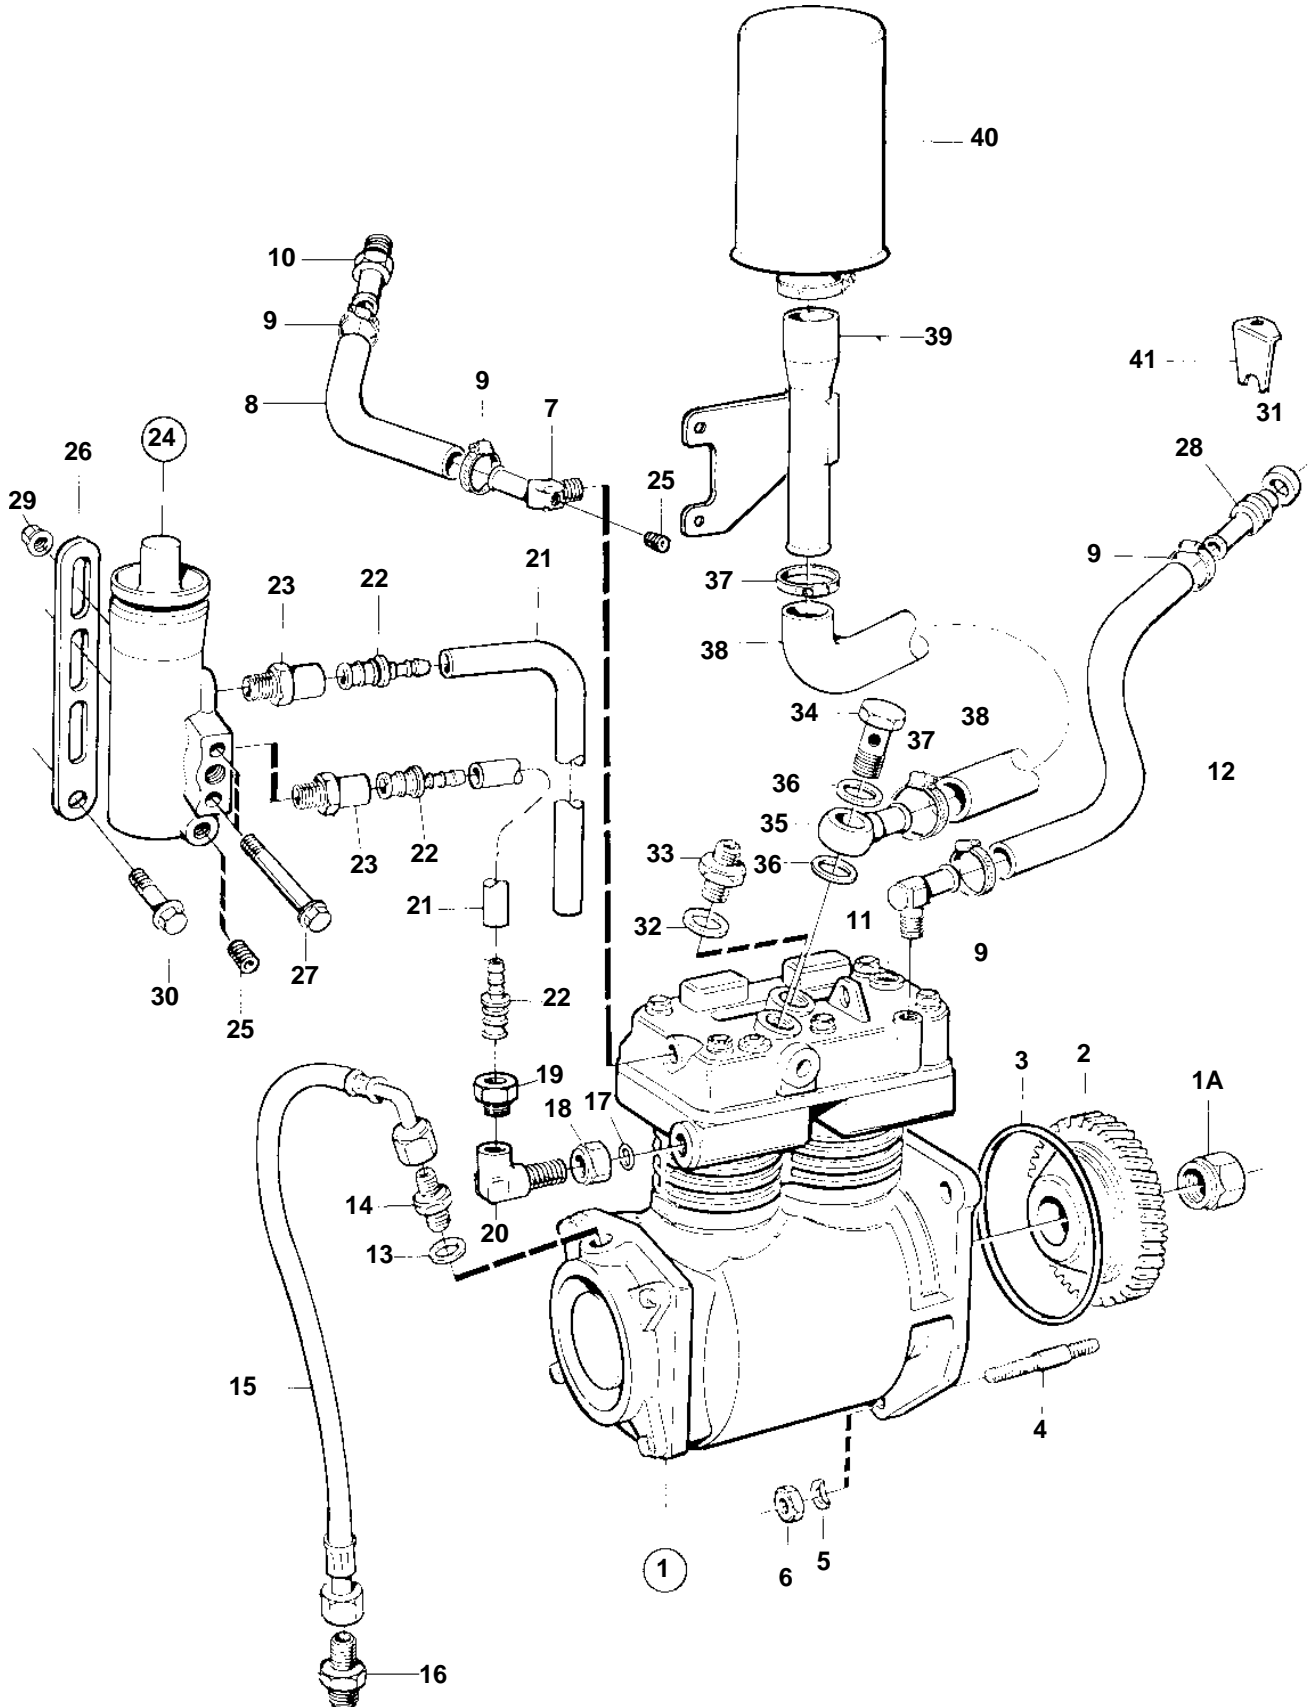

TD71A, TD71AW

11861

TD71A,TD71AW

REF	PART NO.	QTY	DESCRIPTION	SEE SEC.	NOTES
1	8150407	1	Compressor		
	3803262	1	Compressor, exch		Exchange unit
				02A-2980	
1a	346918	1	· Nut		
2	478777	1	Gear		
3	975610	1	O-ring		
4	967951	3	Stud		
5	941911	3	Spring washer		
6	971097	3	Nut		
7	866161	1	T-nipple		L = 450 MM
8	946652	X	Hose		
9	943472	4	Hose clamp		
10	961653	1	Nipple		
11	979270	1	Nipple		
12	946652	X	Hose		L = 500 MM
13	957173	1	Gasket		
14	963947	1	Nipple		
15	977651	1	Hose		
16	946089	1	Nipple		
17	949657	1	O-ring		
18	945895	1	Nut		
19	968696	1	Fitting		
20	966434	1	Nipple		
21	945460	X	Plastic pipe		
22	976444	3	Fitting		
23	968694	2	Fitting		
24	3944252	1	Regulator		
			COMPS. NOT SPEC.		
25	968060	X	Plug		
26	965543	1	Bracket		
27	965218	2	Screw		
28	849227	1	Hose coupling		
29	945408	1	Flange nut		
30	946440	1	Flange screw		
31	471626	1	Sealing ring		
32	947628	1	Gasket		
33	947281	1	Gasket		
34	191620	1	Hollow screw		
35	1598185	1	Nipple		
36	947628	2	Gasket		
37	943474	2	Hose clamp		
38	1676509	X	Hose		
39		1	ANCHORAGE		
40	8152010	1	Air filter		
41	849397	1	Bracket		
	6645225	1	Repair kit		
			REGULATOR		