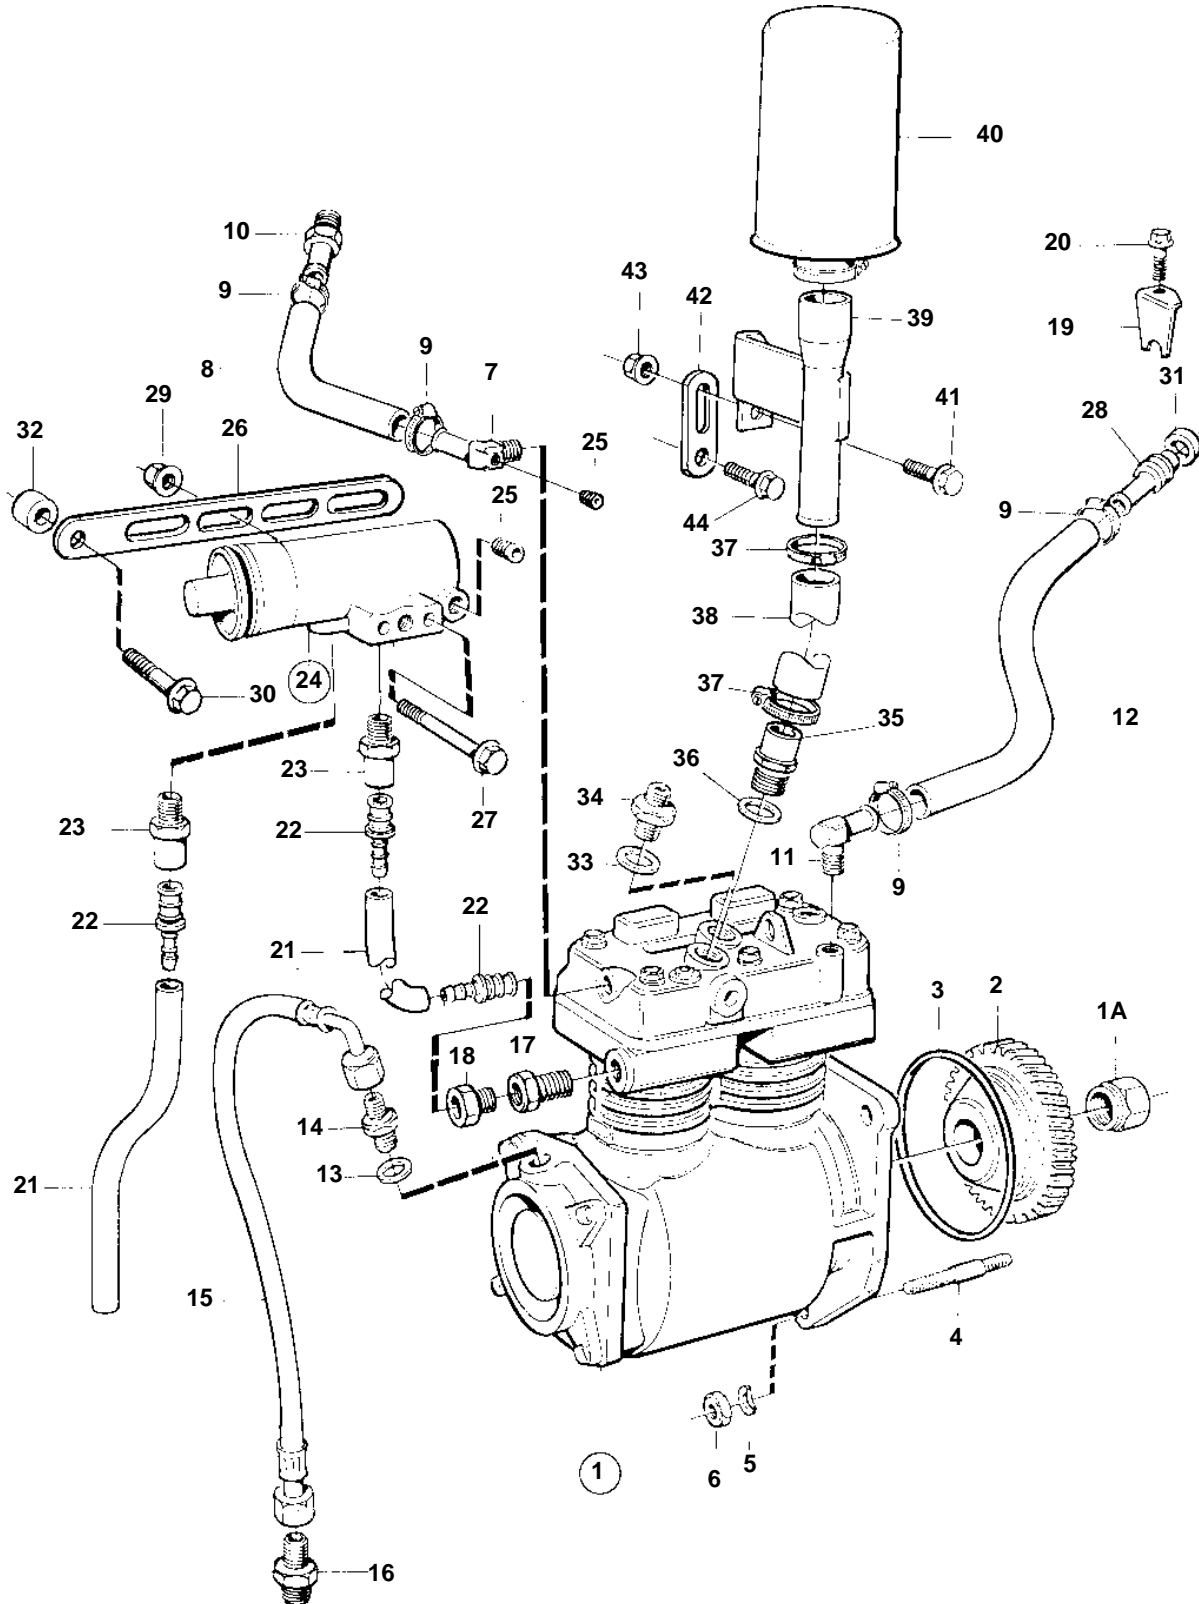

TD61A, TD61AW

11866

TD61A,TD61AW

REF	PART NO.	QTY	DESCRIPTION	SEE SEC.	NOTES
1	8150407	1	Compressor		
	3803262	1	Compressor, exch		Exchange unit
				02A-2980	
1a	346918	1	· Nut		
2	478777	1	Gear		
3	975610	1	O-ring		
4	967951	3	Stud		
5	941911	3	Spring washer		
6	971097	3	Nut		
7	866161	1	T-nipple		
8	946652	X	Hose		L = 410 MM
9	943472	4	Hose clamp		
10	961653	1	Nipple		
11	979270	1	Nipple		
12	946652	X	Hose		L=490MM
13	957173	1	Gasket		
14	963947	1	Nipple		
15	977651	1	Hose		
16	946089	1	Nipple		
17	966459	1	Nipple		
18	968696	1	Fitting		
19	849397	1	Bracket		
20		1	SCREW		SEE GROUP 2B
21	945460	X	Plastic pipe		
22	976444	3	Fitting		
23	968694	2	Fitting		
24	3944252	1	Regulator		
			COMPS. NOT SPEC		
25	968060	X	Plug		
26	965546	1	Bracket		
27	965218	2	Screw		
28	849227	1	Hose coupling		
29	945408	2	Flange nut		
30	965181	2	Screw		
31	471626	1	Sealing ring		
32	862713	2	Sleeve		
33	947628	1	Gasket		
34	978281	1	Nipple		
35	944590	1	Nipple		
36	947628	1	Gasket		
37	943474	2	Hose clamp		
38	967553	X	Hose		L = 110 MM
39	1094583	1	Bracket		
40	8152010	1	Air filter		
41	946440	1	Flange screw		
42	965534	1	Bracket		
43	945408	1	Flange nut		
44	965175	1	Screw		
	6645225	1	Repair kit		
			REGULATOR		