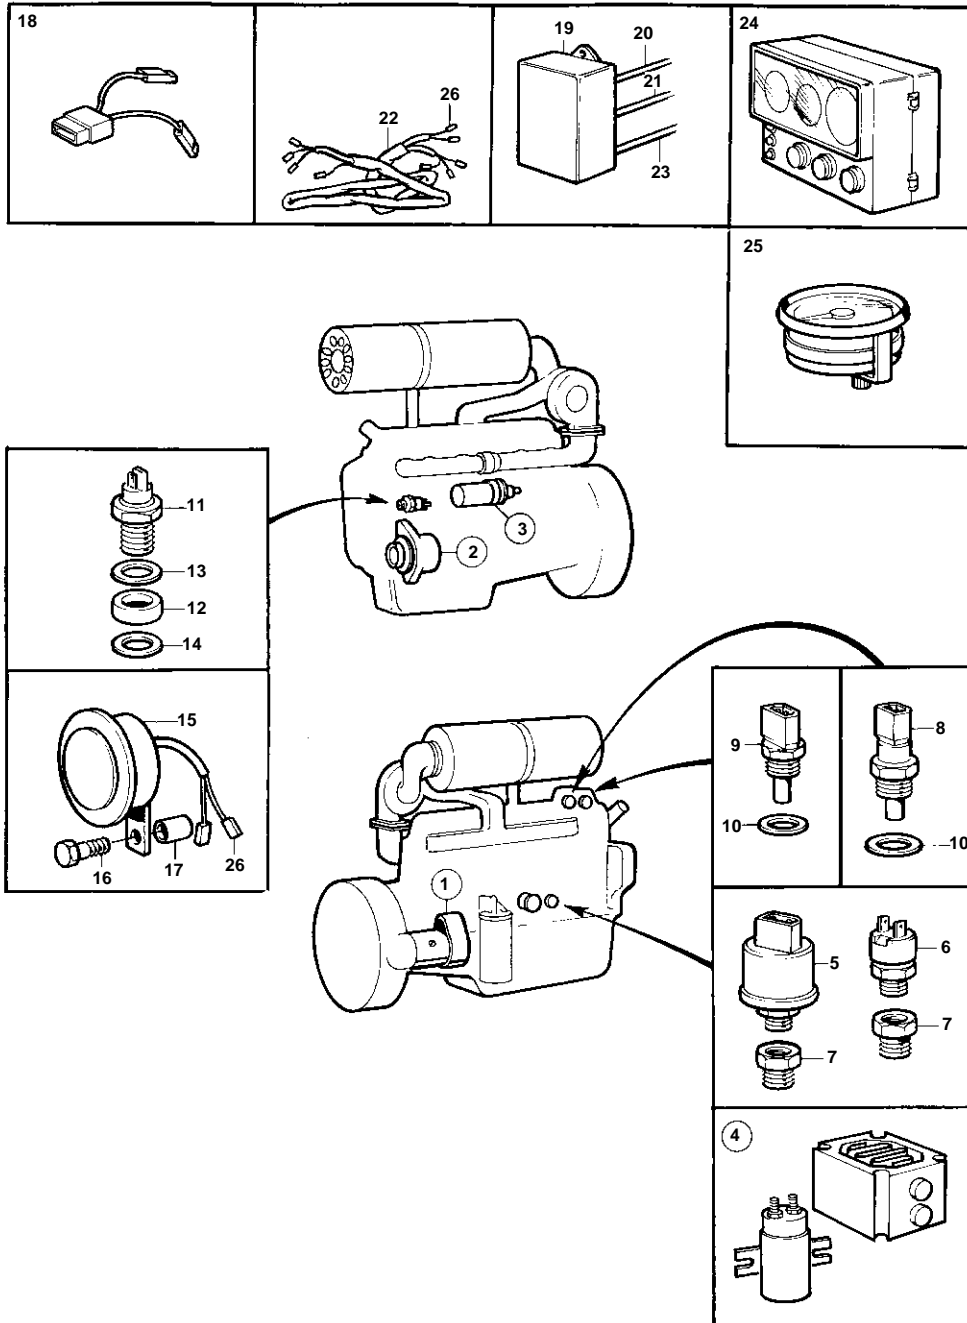

TD71AP,TD71APB

9681

TD71AP,TD71APB

REF	PART NO.	QTY	DESCRIPTION	SEE SEC.	NOTES
1		1	STARTER MOTOR AND INSTALLATION COMP.		
				030-1250	
2		1	ALTERNATOR AND INSTALLATION COMP.		LEFT SIDE.
				030-0740	
3		1	STOP SOLENOID AND INSTALLATION COMP.		
					SEE GROUP 2D
4		1	STARTING ELEMENT AND RELAY		
					SEE GROUP 2B
5	866835	1	Pressure sensor		(862155)
6	863169	1	Pressure monitor		(864237)
7	421528	2	Reduction nipple		
8	848829	1	Temperature sensor		103%Z9C,STD
	862250	1	Thermo monitor		97%Z9C,ALT
9	862154	1	Temperature sensor		
10	947624	2	Gasket		
11	862251	1	Tachometer sensor		
12	863413	1	Spacer sleeve		L = 9,7 MM
13	947624	1	Gasket		
14	949656	1	O-ring		
15	850420	1	Horn		
16	947760	1	Flange screw		
17	807425	1	Sleeve		
18	863227	1	Adapter		EARLY TYPE
22	862672	1	Cable trunk		MOTOR-ENGINE
24		1	INSTRUMENTATION	030-1480	
25		X	EXTRA*EL.EQUIPMENT	030-1400	
26		X	CABLES AND TERMINALS	030-1560	
		X	ELECTRICAL MATERIALS	030-1570	