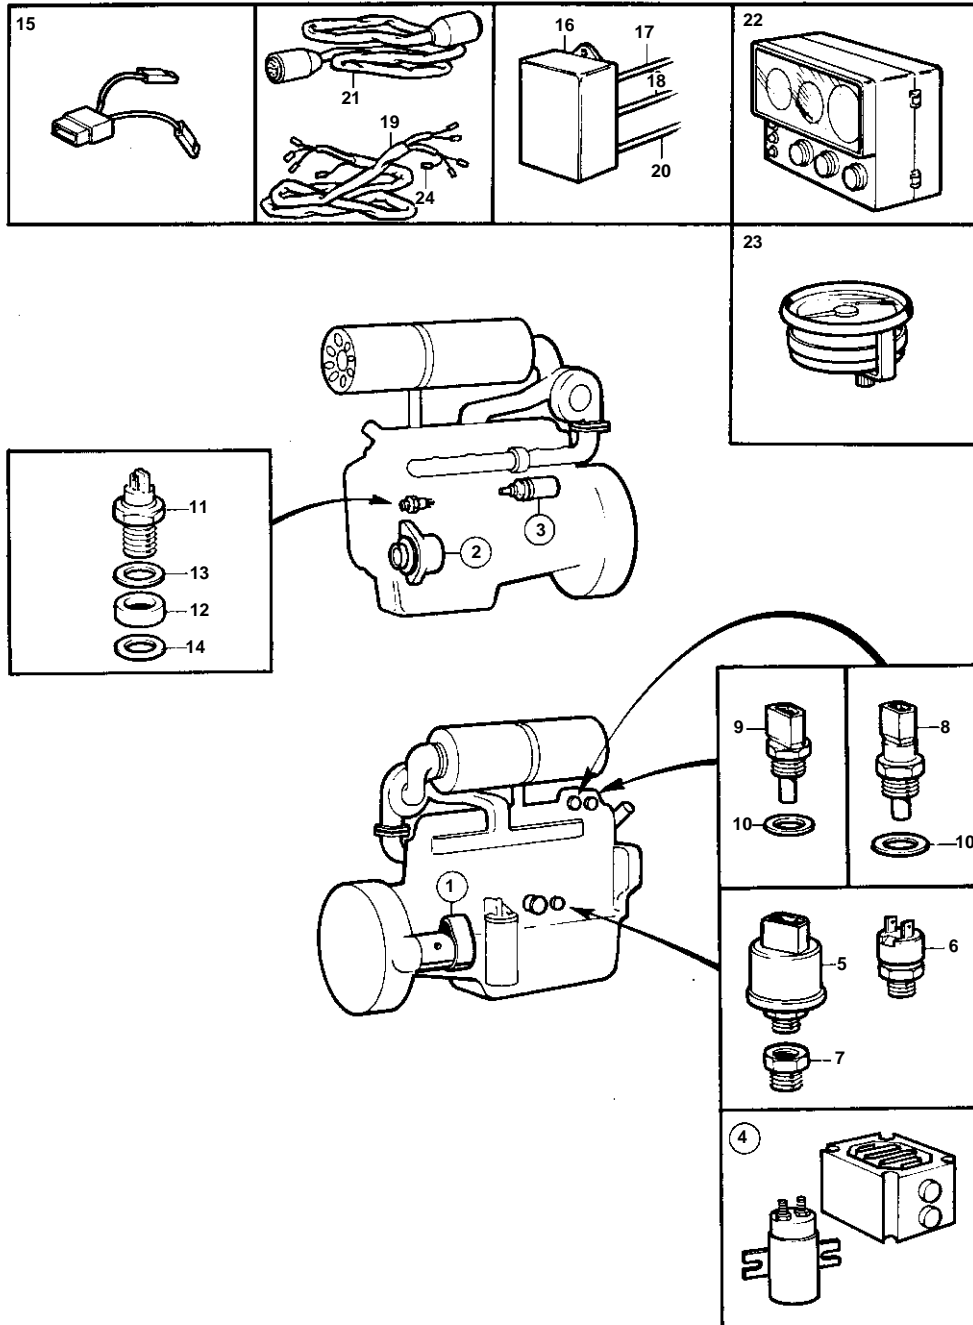

TD61AW,TD61ACE

9677

TD61AW,TD61ACE

REF	PART NO.	QTY	DESCRIPTION	SEE SEC.	NOTES
1		1	STARTER MOTOR AND INSTALLATION COMP.		
				030-1250	
2		1	ALTERNATOR AND INSTALLATION COMP.		RIGHT SIDE.
				030-0700	
		1	ALTERNATOR AND INSTALLATION COMP.		RIGHT SIDE.
				030-0705	
		1	ALTERNATOR AND INSTALLATION COMP.		RIGHT SIDE.
				030-0707	
		1	ALTERNATOR AND INSTALLATION COMP.		LEFT SIDE.
				030-0710	
		1	ALTERNATOR AND INSTALLATION COMP.		LEFT SIDE.
				030-0713	
		1	ALTERNATOR AND INSTALLATION COMP.		LEFT SIDE.
				030-0717	
3		1	STOP SOLENOID AND INSTALLATION COMP.		
					SEE GROUP 2D
4		1	STARTING ELEMENT AND RELAY		
					SEE GROUP 2B
5	866835	1	Pressure sensor		(862155)
6	863169	1	Pressure monitor		(864237)
7	835980	1	Nipple		
8	848829	1	Temperature sensor		103%Z9C,STD
	862250	1	Thermo monitor		97%Z9C,ALT
9	862154	1	Temperature sensor		
10	947624	2	Gasket		
11	862251	1	Tachometer sensor		
12	863412	1	Spacer sleeve		L = 10,9 MM
13	947624	1	Gasket		
14	949656	1	O-ring		
15	863227	1	Adapter		EARLY TYPE
19	862672	1	Cable trunk		MOTOR-ENGINE
22	849968	1	Instrument		
				030-1520	