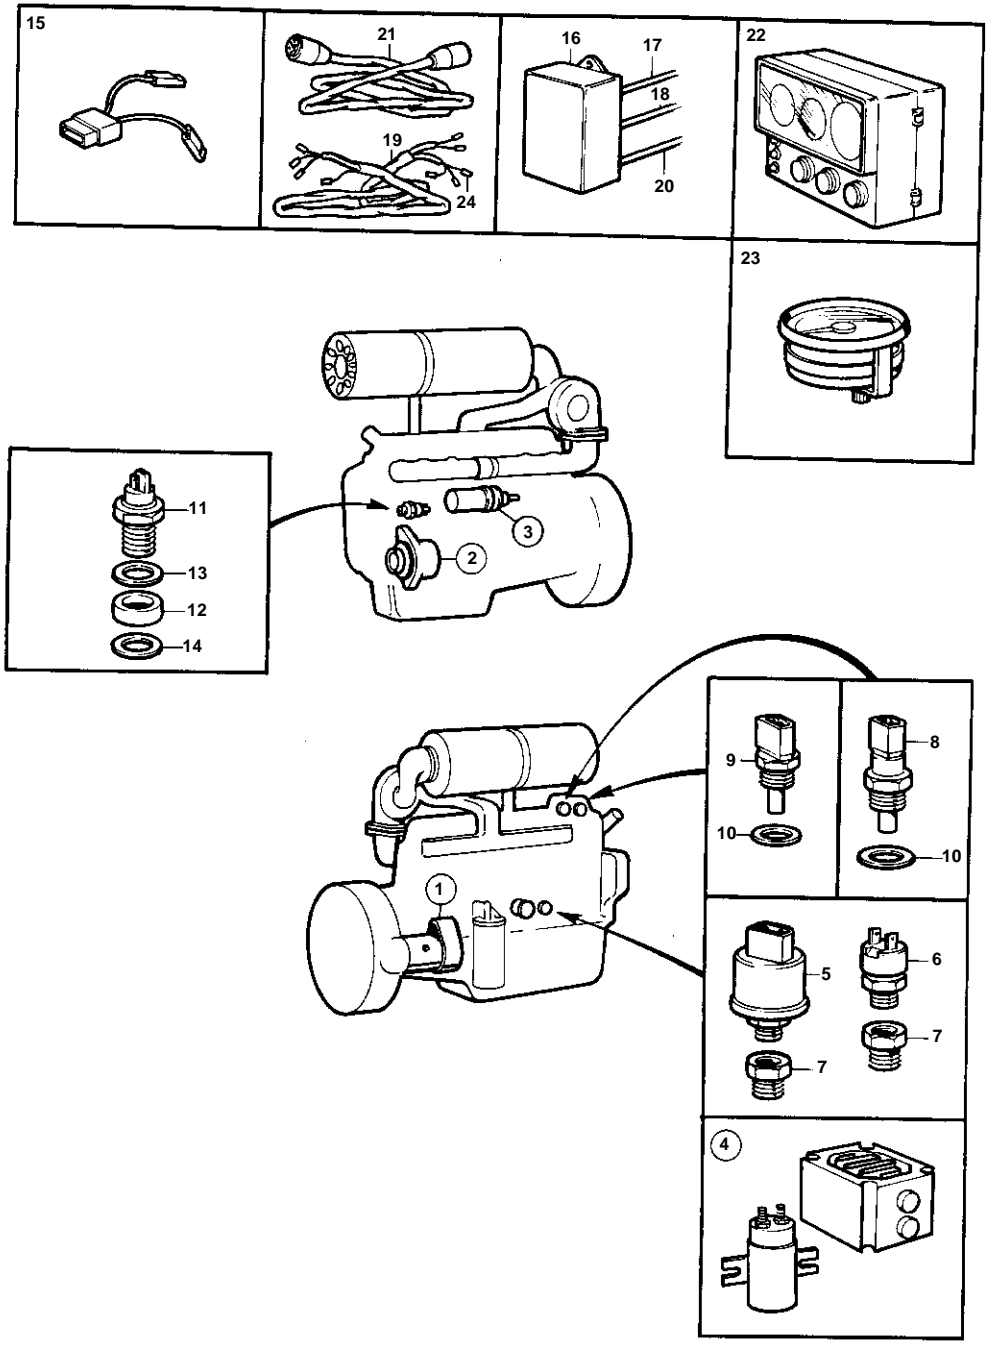

TD71AW,TD71ACE

TD71AW,TD71ACE

REF	PART NO.	QTY	DESCRIPTION	SEE SEC.	NOTES
1		1	STARTER MOTOR AND INSTALLATION COMP.		
				030-1250	
2		1	ALTERNATOR AND INSTALLATION COMP.		RIGHT SIDE.
				030-0700	
		1	ALTERNATOR AND INSTALLATION COMP.		RIGHT SIDE.
				030-0705	
		1	ALTERNATOR AND INSTALLATION COMP.		RIGHT SIDE.
				030-0707	
		1	ALTERNATOR AND INSTALLATION COMP.		LEFT SIDE.
				030-0710	
		1	ALTERNATOR AND INSTALLATION COMP.		LEFT SIDE.
				030-0713	
		1	ALTERNATOR AND INSTALLATION COMP.		LEFT SIDE.
				030-0717	
3		1	STOP SOLENOID AND INSTALLATION COMP.		
					SEE GROUP 2D
4		1	STARTING ELEMENT AND RELAY		
					SEE GROUP 2B
5	866835	1	Pressure sensor		(862155)
6	863169	1	Pressure monitor		(864237)
7	421528	2	Reduction nipple		
8	848829	1	Temperature sensor		103%Z9C,STD
	862250	1	Thermo monitor		97%Z9C,ALT
9	862154	1	Temperature sensor		
10	947624	2	Gasket		
11	862251	1	Tachometer sensor		
12	863413	1	Spacer sleeve		L = 9,7 MM
13	947624	1	Gasket		
14	949656	1	O-ring		
15	863227	1	Adapter		EARLY TYPE
19	862672	1	Cable trunk		MOTOR-ENGINE
22	849968	1	Instrument		
				030-1520	

TD71AW,TD71ACE

REF	PART NO.	QTY	DESCRIPTION	SEE SEC.	NOTES
23		X	EXTRA*EL.EQUIPMENT	030-1400	
24		X	CABLES AND TERMINALS	030-1560	
		X	ELECTRICAL MATERIALS	030-1570	