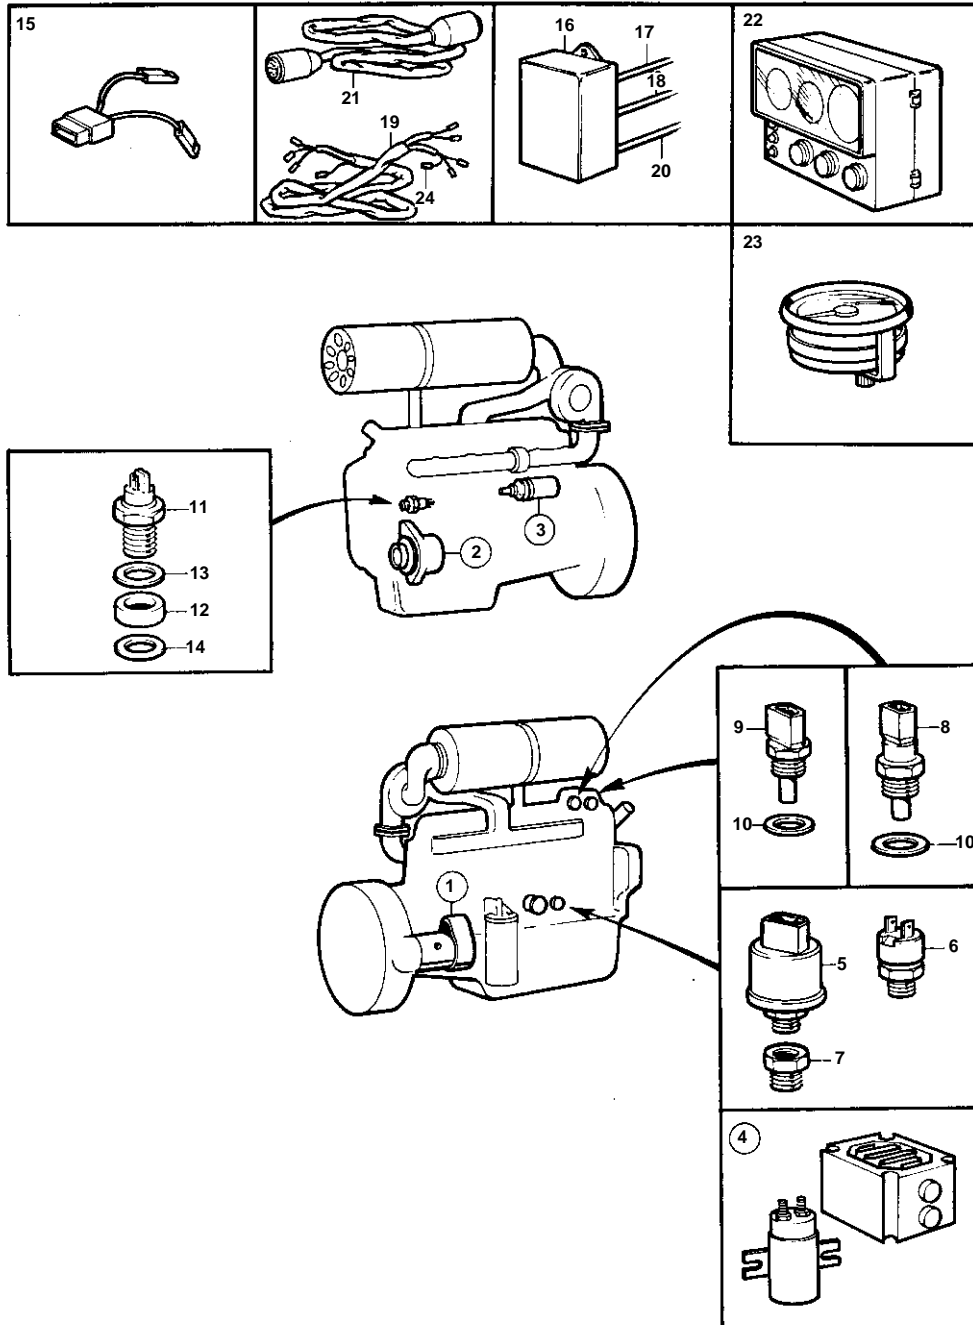

TD61AW,TD61ACE

9677

TD61AW,TD61ACE

REF	PART NO.	QTY	DESCRIPTION	SEE SEC.	NOTES
1		1	STARTER MOTOR AND INSTALLATION COMP.		
				030-1250	
2		1	ALTERNATOR AND INSTALLATION COMP.		RIGHT SIDE.
				030-0700	
		1	ALTERNATOR AND INSTALLATION COMP.		RIGHT SIDE.
				030-0705	
		1	ALTERNATOR AND INSTALLATION COMP.		RIGHT SIDE.
				030-0707	
		1	ALTERNATOR AND INSTALLATION COMP.		LEFT SIDE.
				030-0710	
		1	ALTERNATOR AND INSTALLATION COMP.		LEFT SIDE.
				030-0713	
		1	ALTERNATOR AND INSTALLATION COMP.		LEFT SIDE.
				030-0717	
3		1	STOP SOLENOID AND INSTALLATION COMP.		
					SEE GROUP 2D
4		1	STARTING ELEMENT AND RELAY		
					SEE GROUP 2B
5	866833	1	Pressure sensor		(843231)
6	863169	1	Pressure monitor		(864415)
7	835980	1	Nipple		
8	822858	1	Thermo monitor		97%Z9C
9	843325	1	Temperature sensor		
10	947624	1	Gasket		
11	1502028	1	Tachometer sensor		
12	848713	1	Spacer sleeve		L = 12,4 MM. REPLACED BY 1EA SPACER SLEEVE AND 1EA GASKET 947624.
13	949656	1	O-ring		
14	949656	1	O-ring		
16		1	ELECTRICAL BOX AND INSTALLATION COMP.		
				030-0510	
17	828667	1			STD. TO INSTRUMENT PANEL.
	846694	1	Cable trunk		SPLIT END. TO INSTRUMENT PANEL.
18	848697	1	Cable trunk		MOTOR-ENGINE. FOR ENGINE WITH UPRIGHT ELECTRICAL BOX.
	849442	1	Cable trunk		MOTOR-ENGINE. FOR ENGINE WITH LYING ELECTRICAL BOX.

7735450 - 030 - 030-0070

9677

Upd: 06 FEB 2006

TD61A, TID61A, TD70A, TID71A

VOLVO
PENTA

TD61AW,TD61ACE

REF	PART NO.	QTY	DESCRIPTION	SEE SEC.	NOTES
20	849464	1	Cable kit		STARTER MOTOR,STOP SOLENOID,ALARM.
	848947	1	Cable kit		STOP SOLENOID.
	847050	1	Cable trunk		STARTER MOTOR.
21	846648	X	Extension cable		L = 3000 MM
	846649	X	Extension cable		L = 5000 MM
	846650	X	Extension cable		L = 7000 MM
22	848071	1	Instrument panel		
				030-1512	
23		X	EXTRA*EL.EQUIPMENT	030-1400	
24		X	CABLES AND TERMINALS	030-1560	
		X	ELECTRICAL MATERIALS	030-1570	