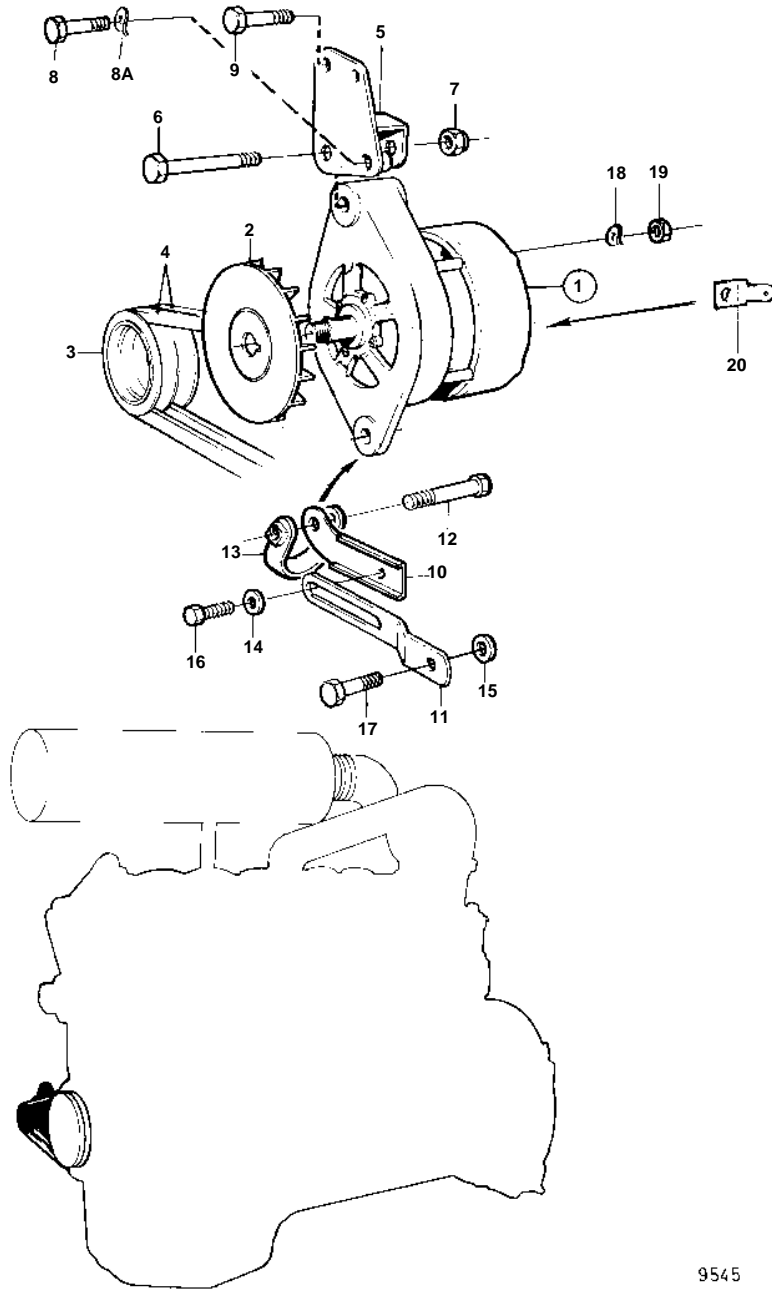

TD61A,TD61AW,TD71A,TD71AW,TID71A

9545

TD61A,TD61AW,TD71A,TD71AW,TID71A

REF	PART NO.	QTY	DESCRIPTION	SEE SEC.	NOTES
1	1578938	1	Alternator		14V 90A. FOR 12 VOLTAGE ELECTRIC SYSTEM.
				030-0800	
	1578140	1	Alternator		28V 45A. FOR 24 VOLTAGE ELECTRIC SYSTEM.. ALSO AVAILABLE AS AN EXCHANGE PART.
				030-0800	
2	241363	1	Fan		
3	822573	1	Pulley		2 SPÅR-2 GROOVE
	465145	1	Pulley		1 SPÅR-1 GROOVE
4	966986	1	V-belt set		L = 2X1250 MM
	966385	1	V-belt		TID.UTF. L=1X1250MM
5	849354	1	Bracket		
6	955555	1	Screw		
7	950355	1	Nut		L = 35 MM
8	970954	1	Screw		L = 60 MM
8A	941908	1	Spring washer		
9	965180	1	Flange screw		L = 60 MM
	946470	1	Flange screw		
10	847956	1	Tensioner		
11	849295	1	Tensioner		
12	947760	1	Flange screw		
13	466735	1	Tensioning eyelet		
14	191172	1	Washer		
15	960141	2	Washer		
16	946173	1	Flange screw		
17	965183	1	Flange screw		
18	941905	1	Spring washer		24V
	941906	2	Spring washer		12V
19	963104	1	Nut		24V,M5
	955781	2	Nut		12V,M6
20	941881	1	Spade terminal		