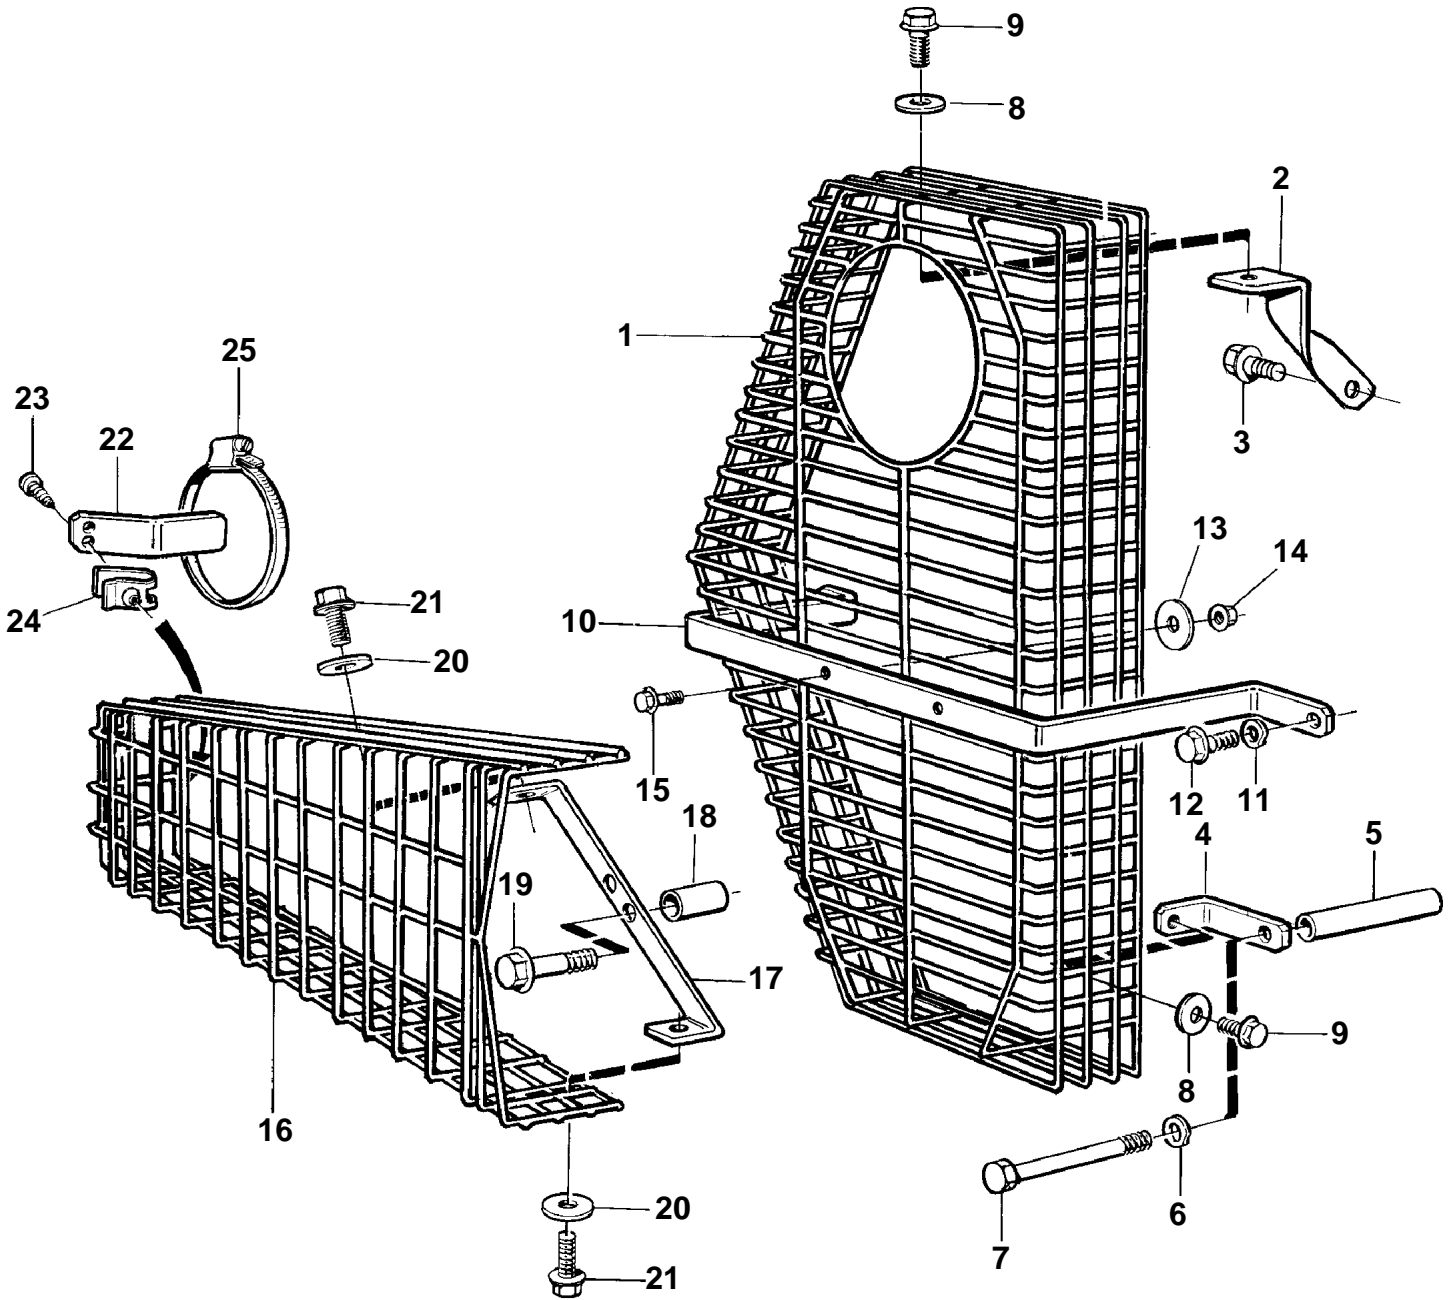

TD61AGP,TID61AGP,TD71AGP,TID71AGP

11753

**TD61AGP,TID61AGP,TD71AGP,TID71AGP**

REF	PART NO.	QTY	DESCRIPTION	NOTES
1	862909	1	Belt protector	REPL BY 863751. FOR TWO GROOVE PULLEY. FOR TWO AND THREE GROOVE PULLEY.
	863751	1	Belt protector	
2	864902	1	Anchorage	
3	946173	1	Flange screw	
4	864901	1	Anchorage	
5	847010	1	Sleeve	
6	941907	1	Spring washer	
7	969225	1	Flange screw	
8	192404	2	Washer	
9	946544	2	Flange screw	
10	864900	1	Anchorage	
11	941907	2	Spring washer	
12	946173	2	Flange screw	
13	192404	2	Washer	
14	963104	2	Nut	
15	965200	2	Flange screw	
16	862903	1	Belt protector	
17	864903	1	Anchorage	
18	863359	1	Sleeve	
19	965222	1	Screw	
20	192404	2	Washer	
21	965175	2	Screw	
22	863358	1	Anchorage	
23	955156	1	Screw	
24	863446	1	Attaching plate	
25	943484	1	Hose clamp	