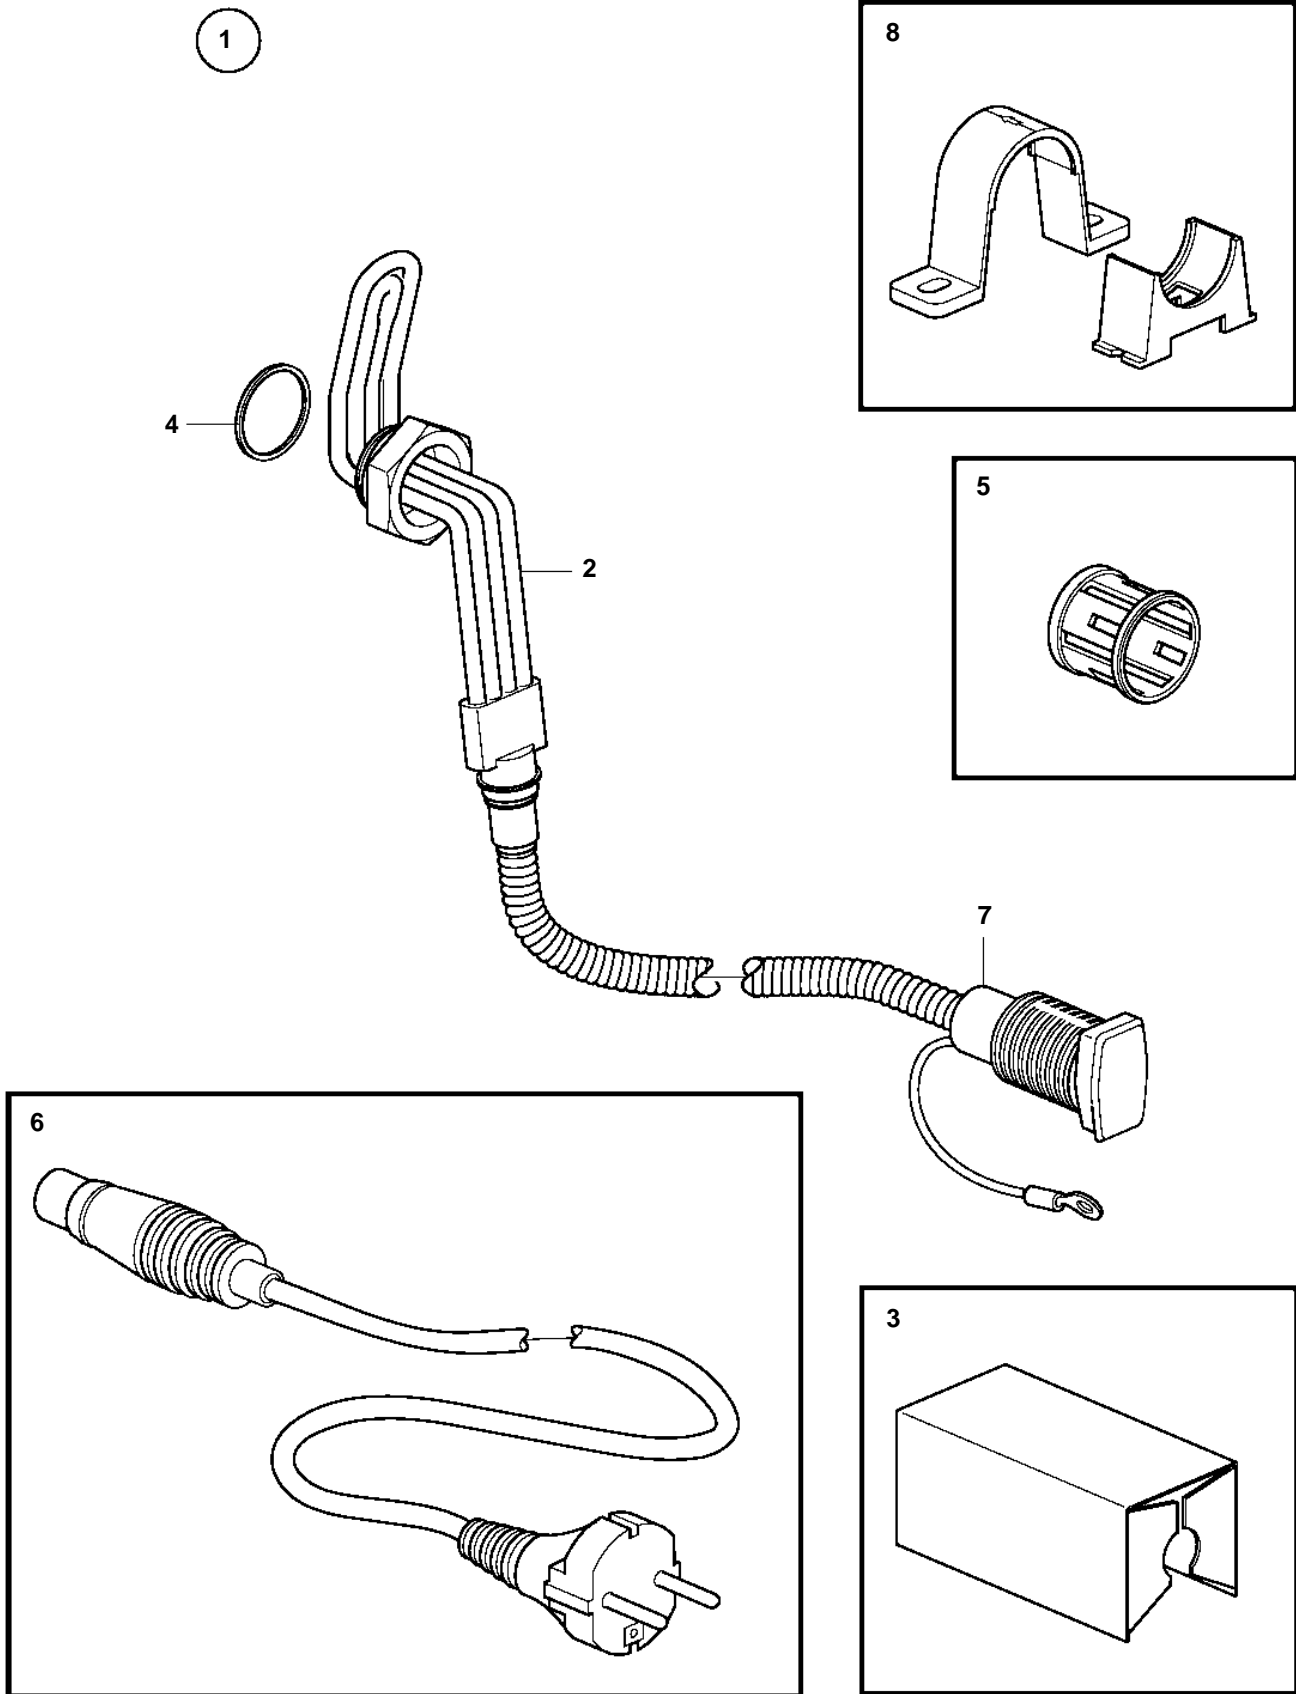

TD610V, TWD610V, TD630VE, TWD630VE, TD640VE

TD610V, TWD610V, TD630VE, TWD630VE, TD640VE

REF	PART NO.	QTY	DESCRIPTION	NOTES
1	888447	1	Engine heater	(1622520)
2	1622521	1	• Radiator	
3	1622523	1	• Heat shield	
4	469328	1	• Gasket	
5	20491032	1	• Expander	
6	3986351	1	• Extension cable	L=5000mm
7	3589627	1	• Cable	L=1500mm
8	1079218	1	Retainer	