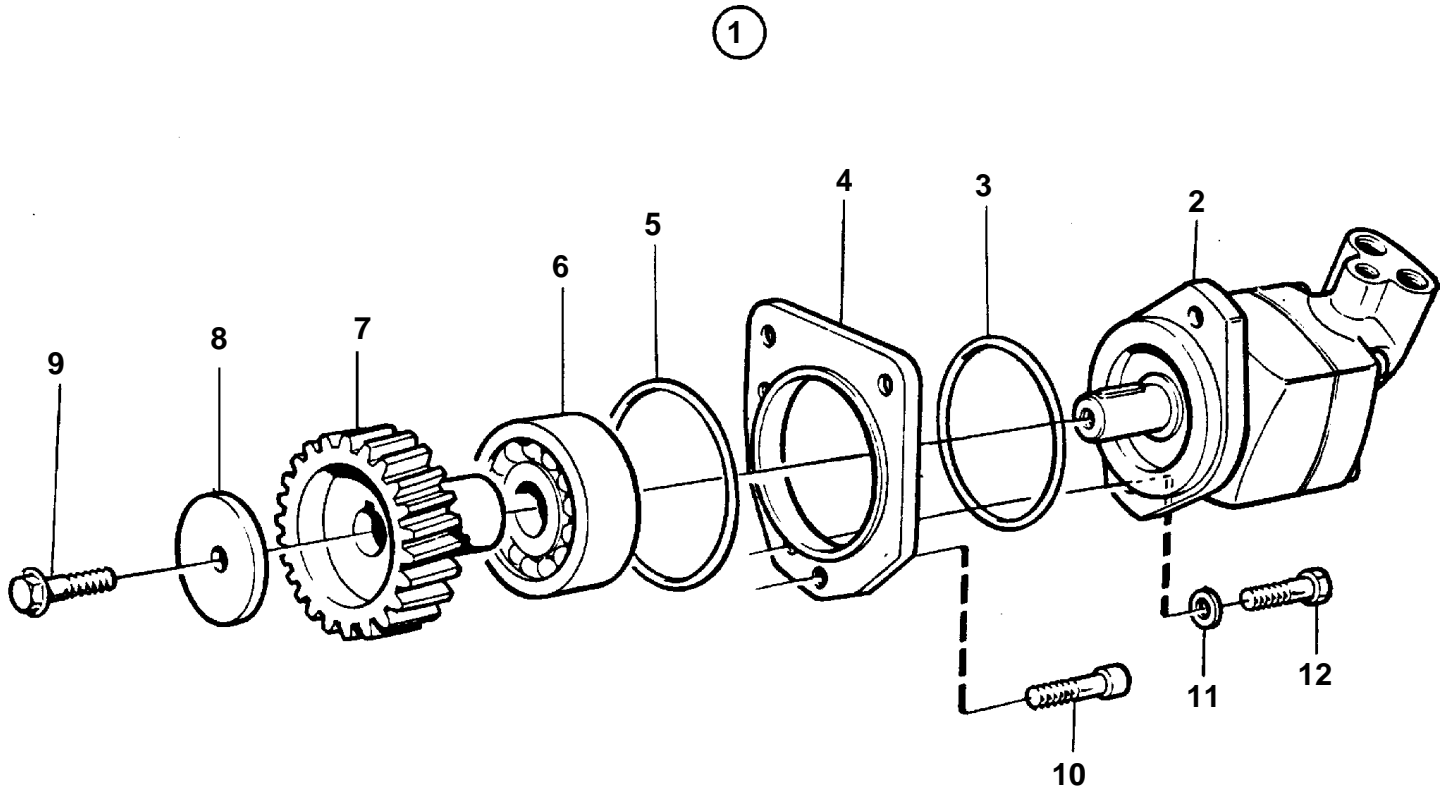

TD610V, TWD610V, TD630VE, TWD630VE, TD640VE

15702

TD610V, TWD610V, TD630VE, TWD630VE, TD640VE

REF	PART NO.	QTY	DESCRIPTION	NOTES
1		1	Connector kit	Not for hydraulic pump supplied by Volvo Penta.
2		1	Hydraulic pump	
3	976507	1	O-ring	80x1,6mm
4	3825094	1	Flange	
5	975610	1	O-ring	114,5x3mm
6	11016	1	Ball bearing	
7	3825095	1	Gear	
8	945583	1	Washer	
9	946173	1	Flange screw	
10		3	Screw	
11	955898	2	Washer	
12		2	Screw	