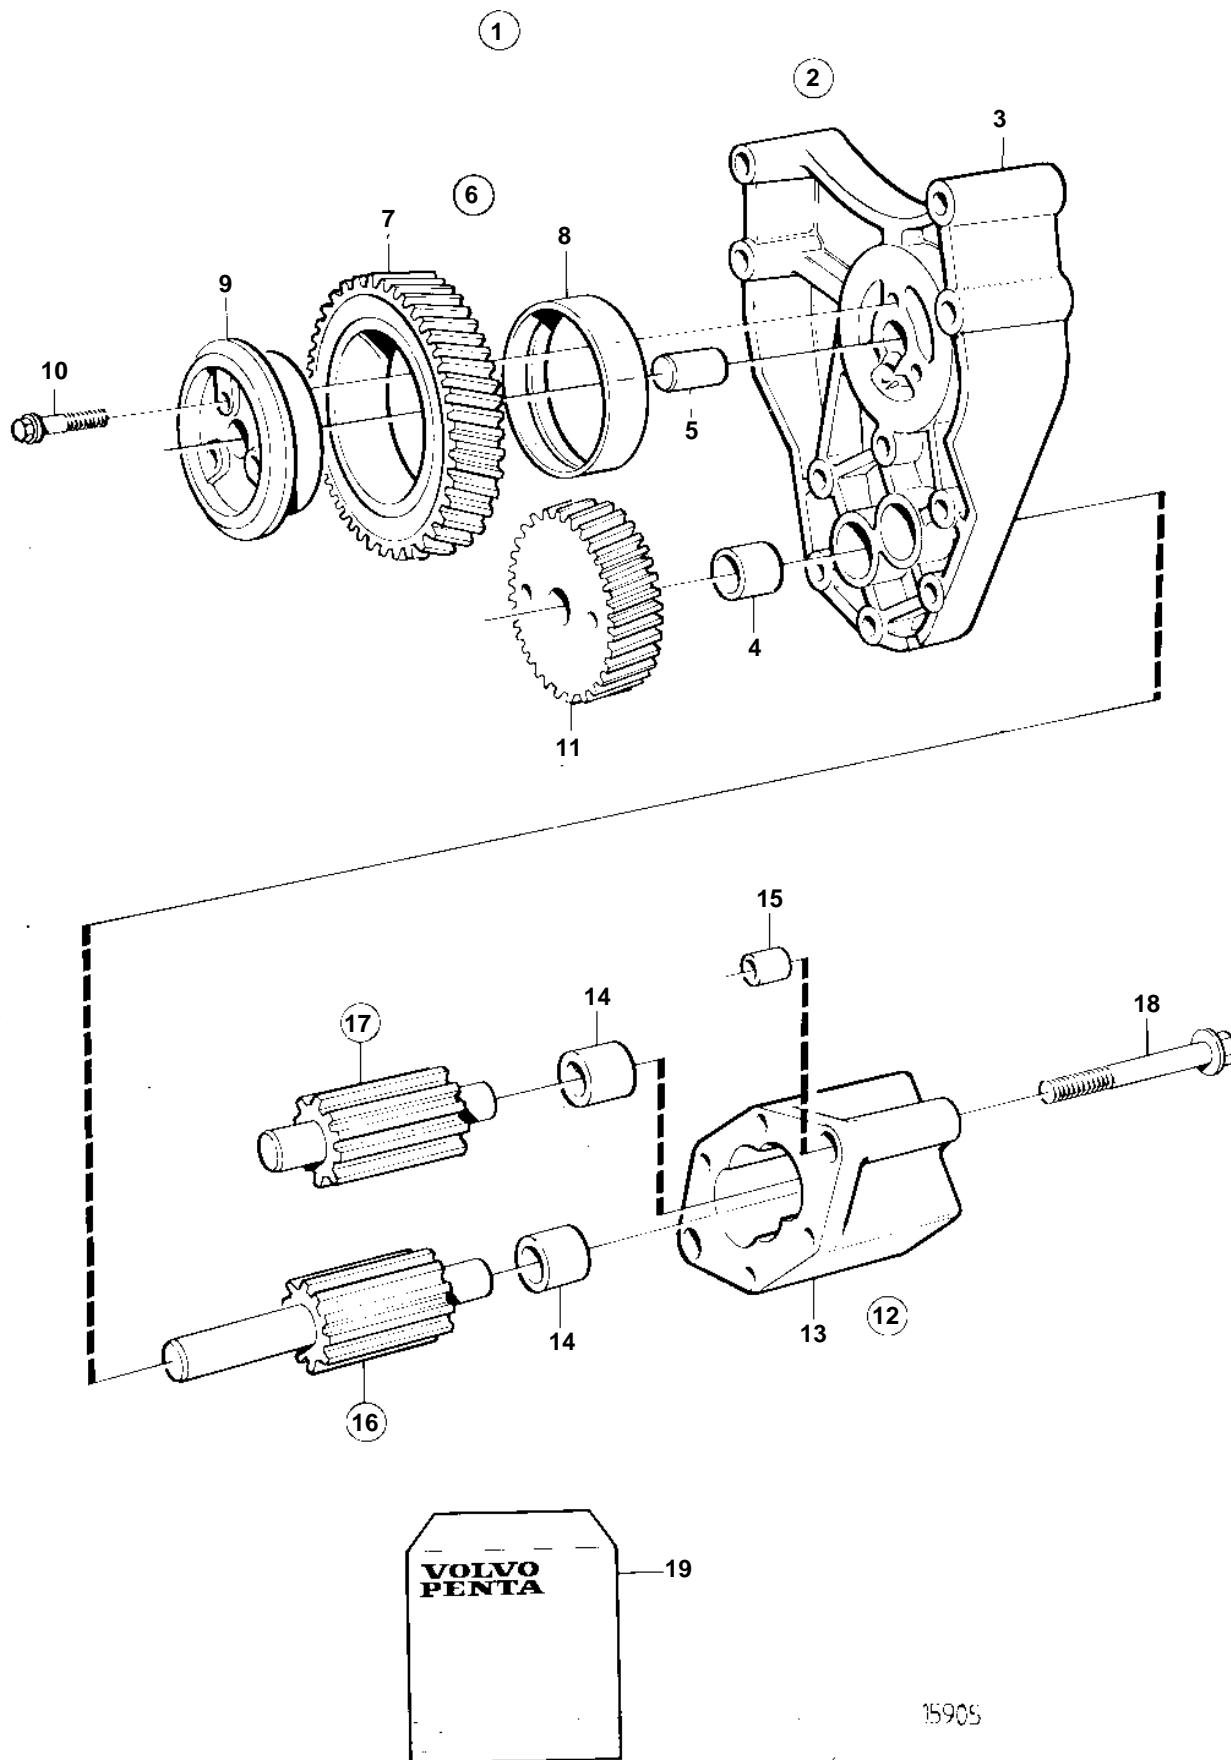

TD610V, TWD610V, TD630VE, TWD630VE

TD610V, TWD610V, TD630VE, TWD630VE

REF	PART NO.	QTY	DESCRIPTION	NOTES
1	420867	1	Oil pump	
2	471571	1	· Bracket	
3		1	· · Bracket	
4	470347	2	· · · Bushing	Included in repair kit 3830711.
5	191171	1	· · Pin	
6	471942	1	· Gear	
7		1	· · Idler gear	
8		2	· · Bushing	
9	420048	1	· Bearing sleeve	
10	471586	3	· Screw	
11	471941	1	· Gear	
12		1	· Oil pump housing	
13		1	· · Housing	
14	470347	2	· · · Bushing	Included in repair kit 3830711.
15	401146	2	· · Guide sleeve	
16		1	· Shaft, with gear	Included in repair kit 3830711.
17		1	· Shaft, with gear	Included in repair kit 3830711.
18	965181	2	· Screw	
19	276151	1	Overhaul kit	