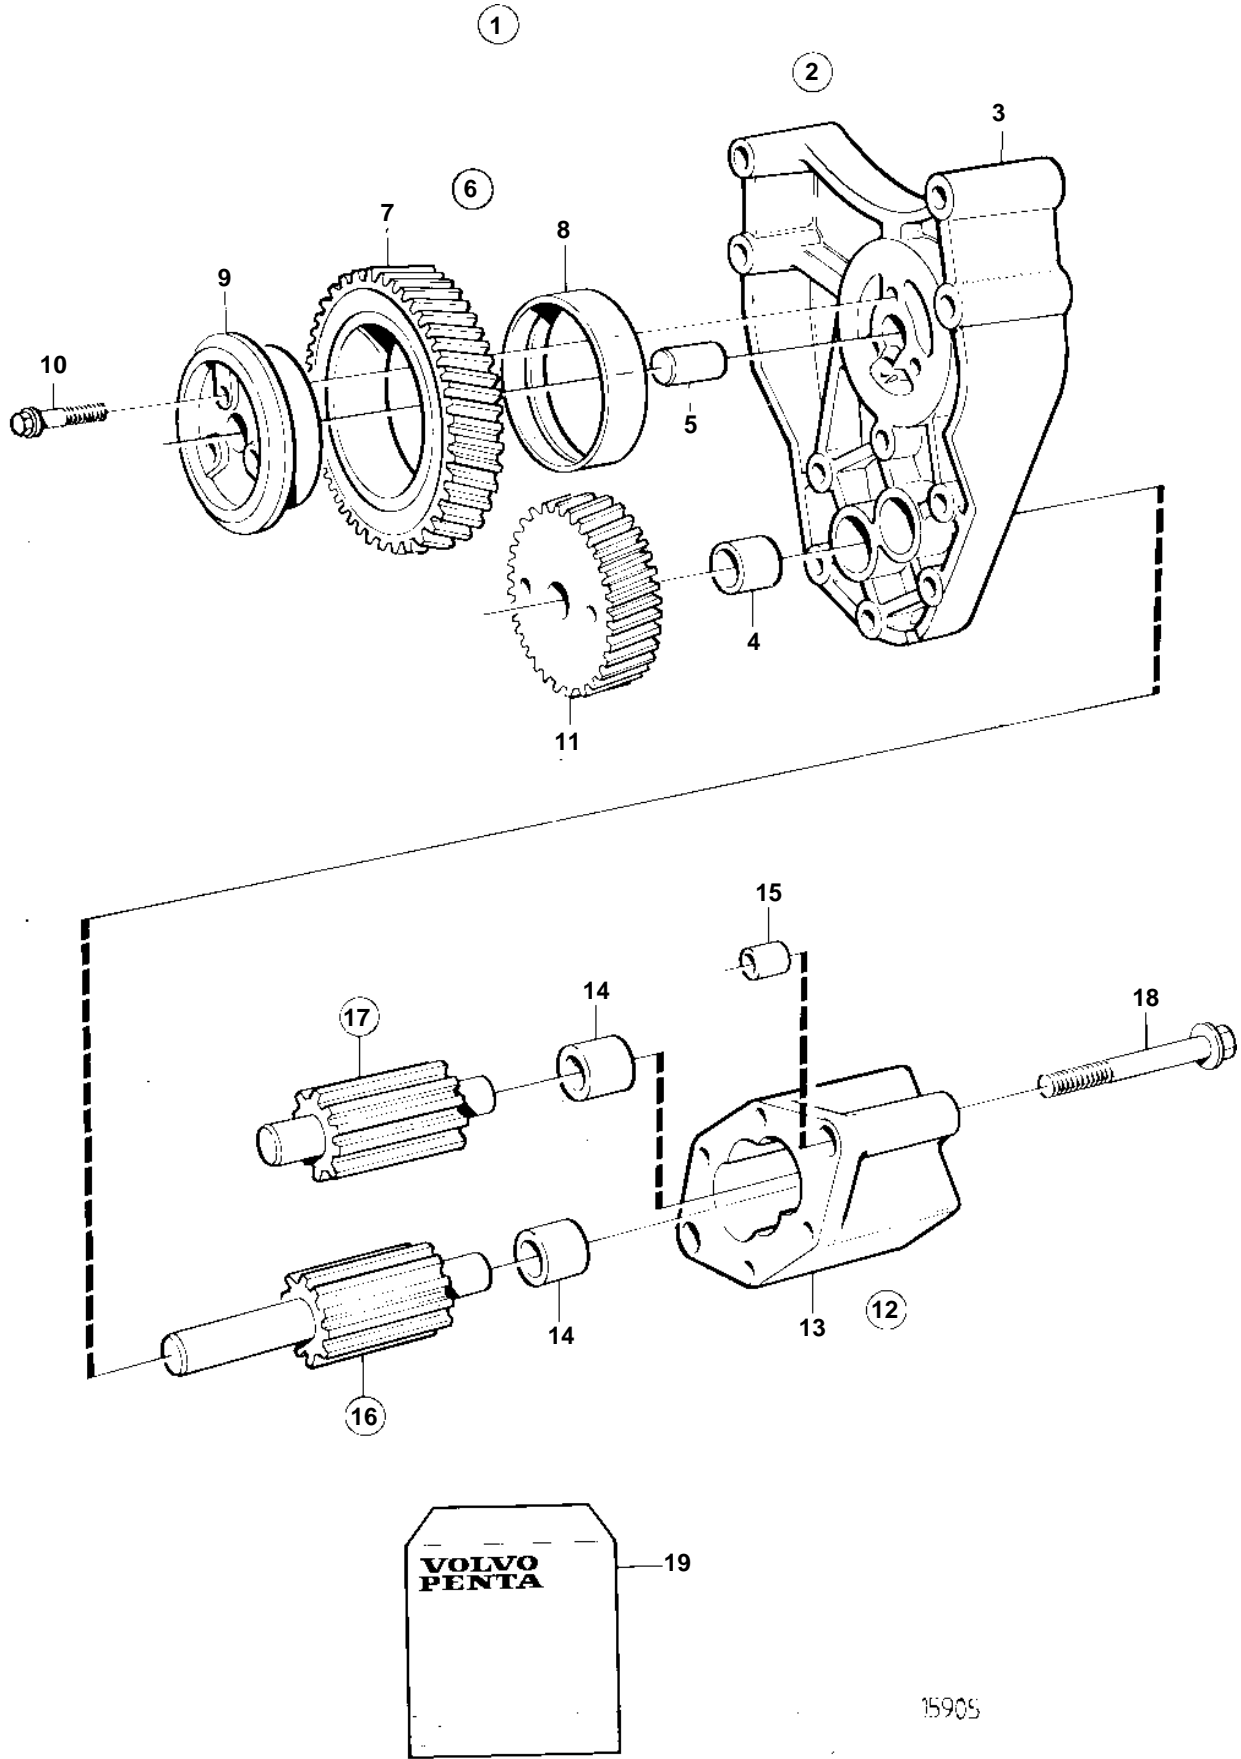

TD610V, TWD610V, TD630VE, TWD630VE

TD610V, TWD610V, TD630VE, TWD630VE

REF	PART NO.	QTY	DESCRIPTION	NOTES
1	420867	1	Oil pump	
2	471571	1	· Bracket	
3		1	· · Bracket	
4	470347	2	· · · Bushing	Included in repair kit 3830711.
5	191171	1	· · Pin	
6	471942	1	· Gear	
7		1	· · Idler gear	
8		2	· · Bushing	
9	420048	1	· Bearing sleeve	
10	471586	3	· Screw	
11	471941	1	· Gear	
12		1	· Oil pump housing	
13		1	· · Housing	
14	470347	2	· · · Bushing	Included in repair kit 3830711.
15	401146	2	· · Guide sleeve	
16		1	· Shaft, with gear	Included in repair kit 3830711.
17		1	· Shaft, with gear	Included in repair kit 3830711.
18	965181	2	· Screw	
19	276151	1	Overhaul kit	