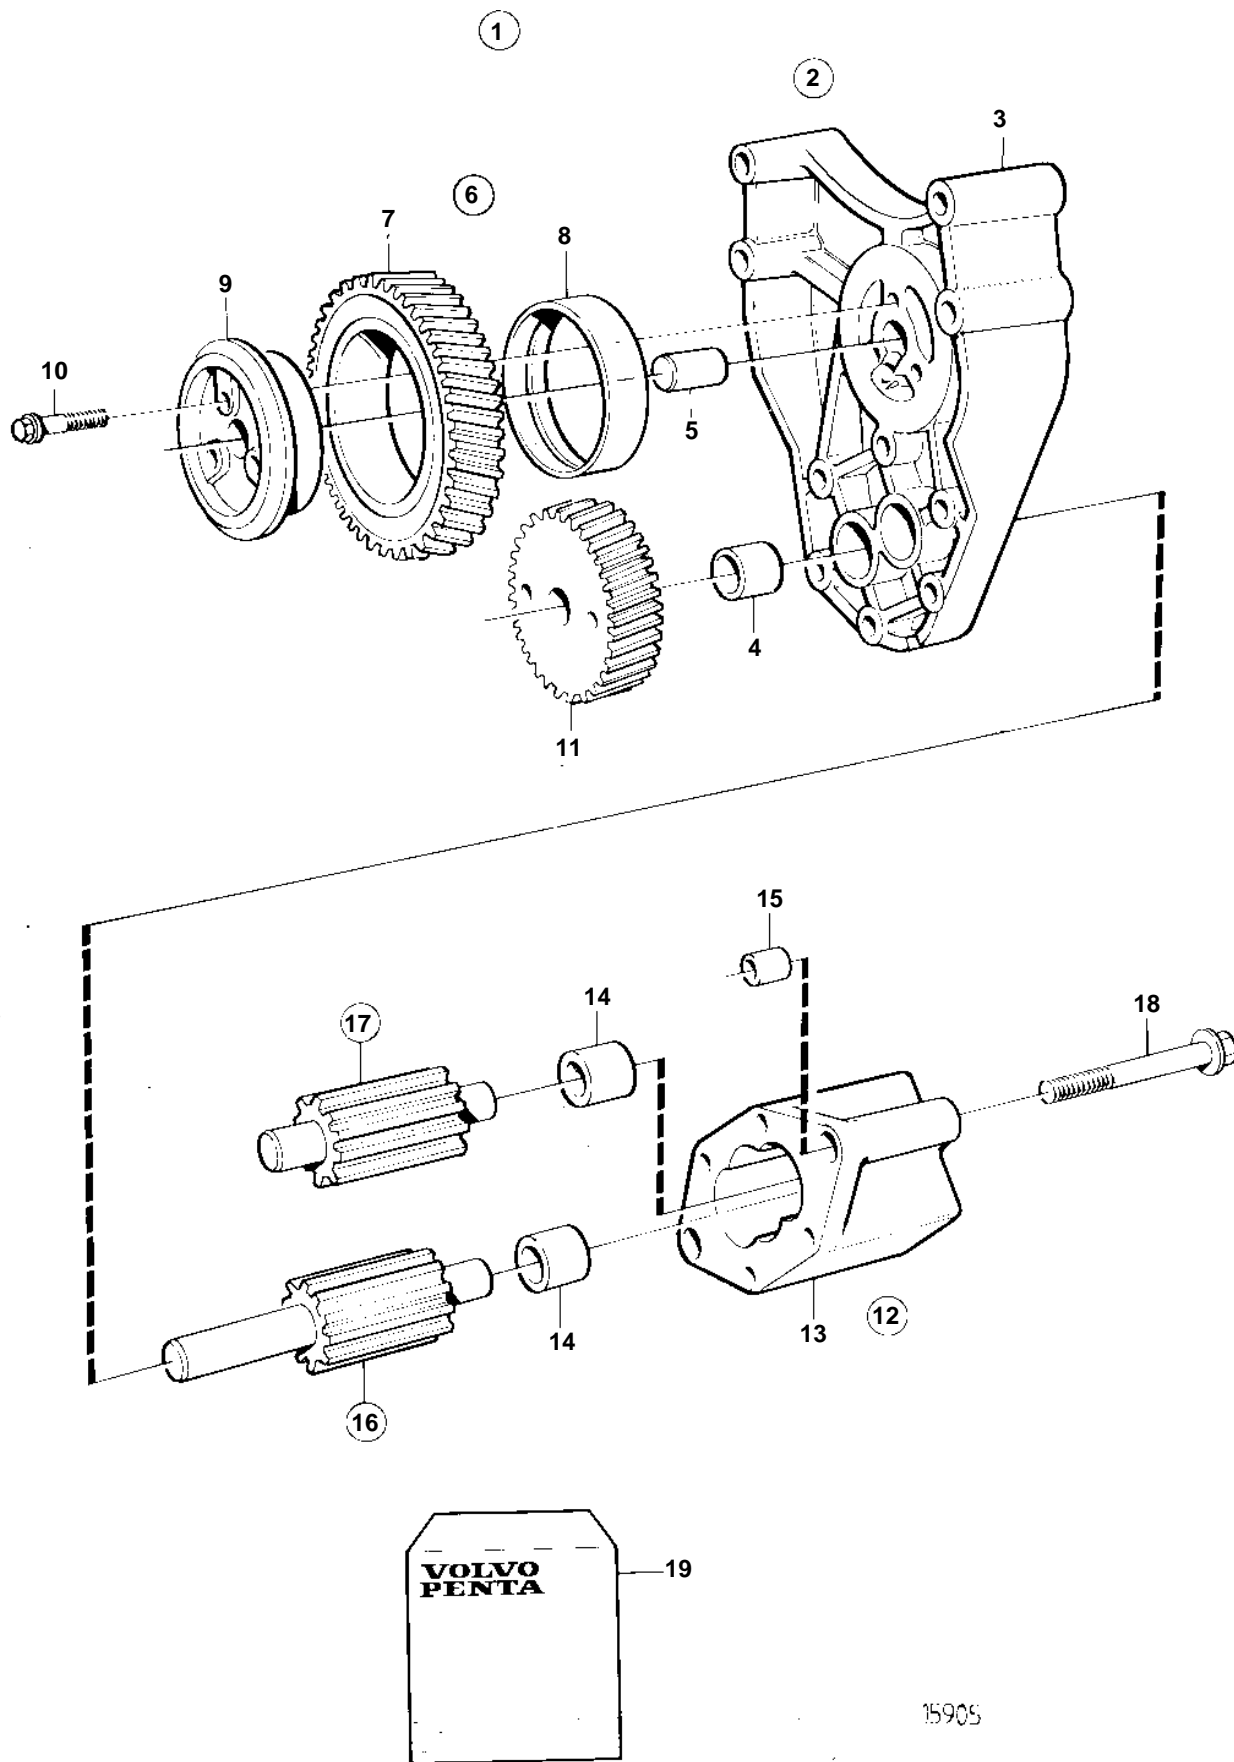

TD610V, TWD610V, TD630VE, TWD630VE

TD610V, TWD610V, TD630VE, TWD630VE

REF	PART NO.	QTY	DESCRIPTION	NOTES
1	420867	1	Oil pump	
2	471571	1	· Bracket	
3		1	· · Bracket	
4	470347	2	· · · Bushing	Included in repair kit 3830711.
5	191171	1	· · Pin	
6	471942	1	· Gear	
7		1	· · Idler gear	
8		2	· · Bushing	
9	420048	1	· Bearing sleeve	
10	471586	3	· Screw	
11	471941	1	· Gear	
12		1	· Oil pump housing	
13		1	· · Housing	
14	470347	2	· · · Bushing	Included in repair kit 3830711.
15	401146	2	· · Guide sleeve	
16		1	· Shaft, with gear	Included in repair kit 3830711.
17		1	· Shaft, with gear	Included in repair kit 3830711.
18	965181	2	· Screw	
19	276151	1	Overhaul kit	