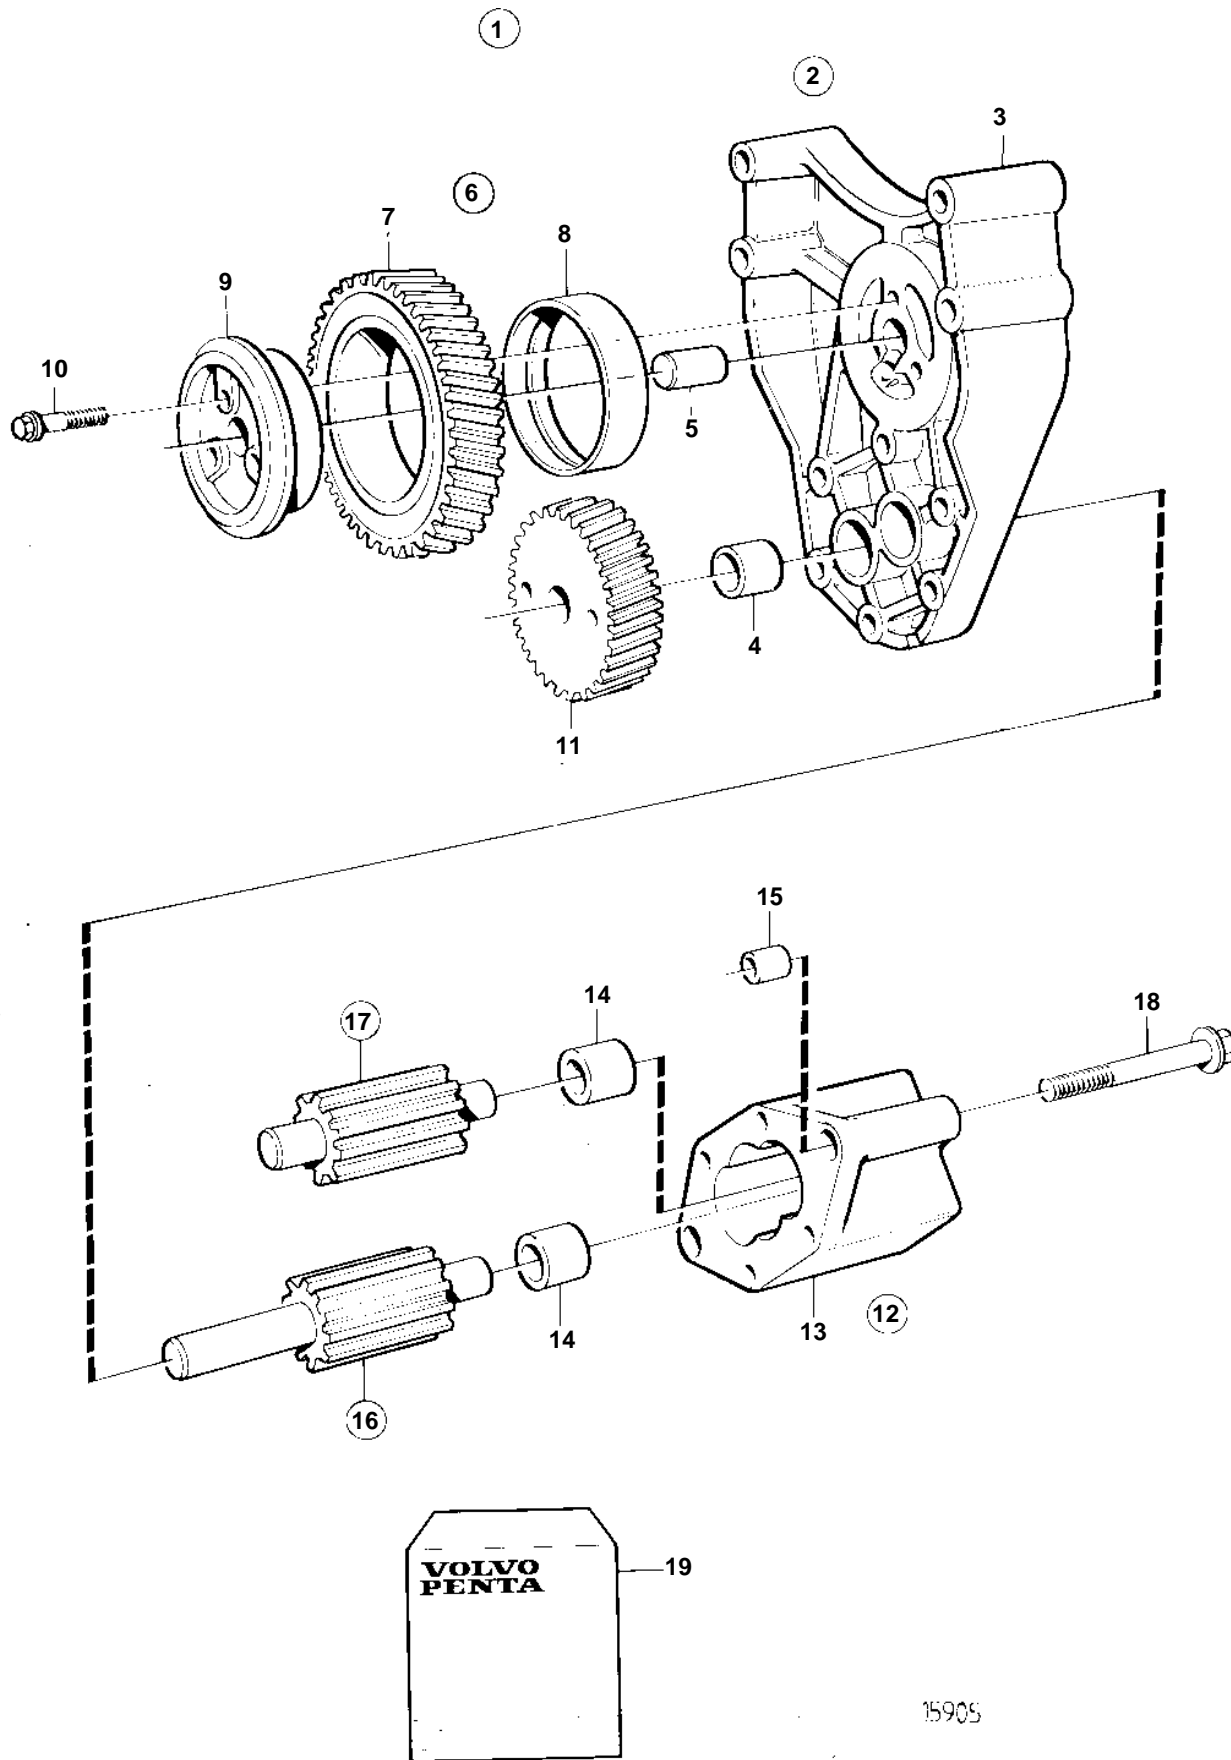

TD610V, TWD610V, TD630VE, TWD630VE

TD610V, TWD610V, TD630VE, TWD630VE

REF	PART NO.	QTY	DESCRIPTION	NOTES
1	420867	1	Oil pump	
2	471571	1	· Bracket	
3		1	· · Bracket	
4	470347	2	· · · Bushing	Included in repair kit 3830711.
5	191171	1	· · Pin	
6	471942	1	· Gear	
7		1	· · Idler gear	
8		2	· · Bushing	
9	420048	1	· Bearing sleeve	
10	471586	3	· Screw	
11	471941	1	· Gear	
12		1	· Oil pump housing	
13		1	· · Housing	
14	470347	2	· · · Bushing	Included in repair kit 3830711.
15	401146	2	· · Guide sleeve	
16		1	· Shaft, with gear	Included in repair kit 3830711.
17		1	· Shaft, with gear	Included in repair kit 3830711.
18	965181	2	· Screw	
19	276151	1	Overhaul kit	