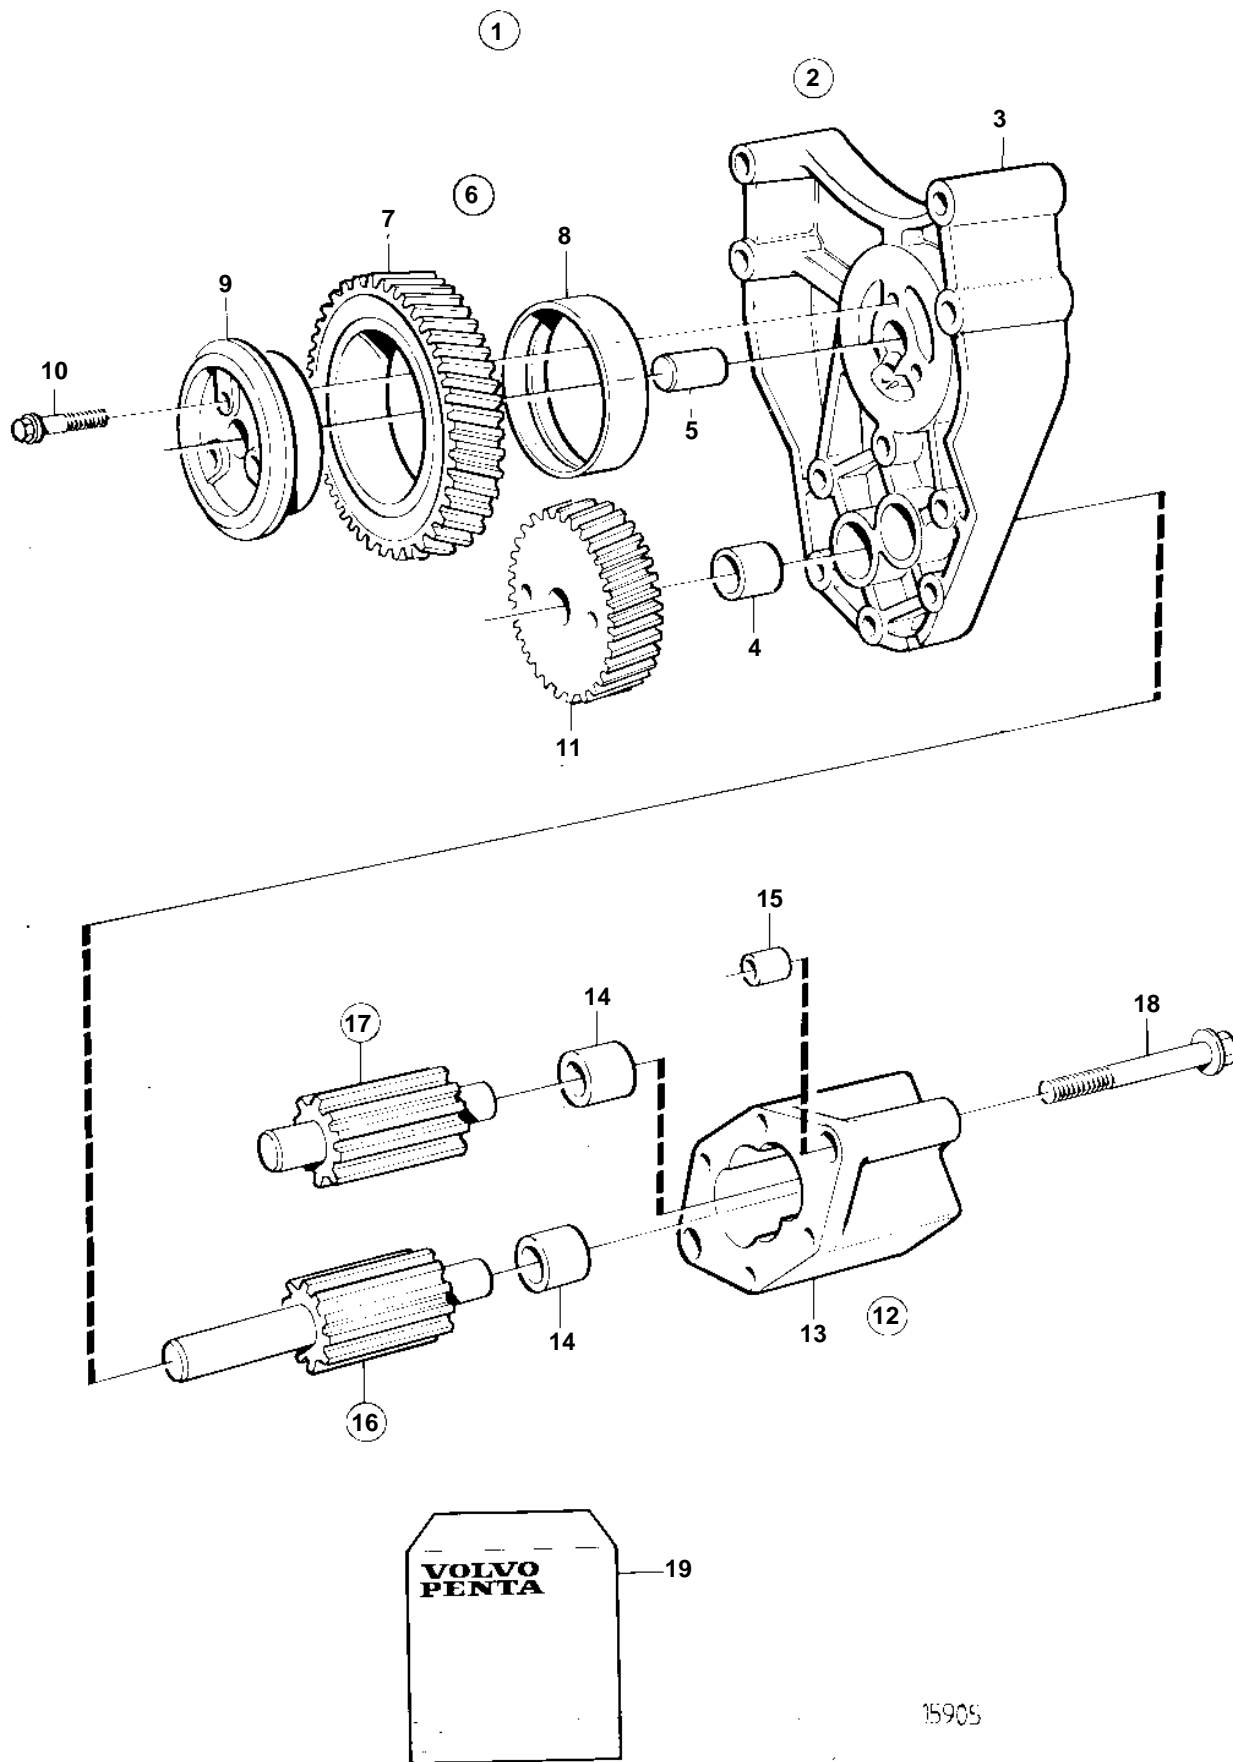

TD610V, TWD610V, TD630VE, TWD630VE

TD610V, TWD610V, TD630VE, TWD630VE

REF	PART NO.	QTY	DESCRIPTION	NOTES
1	420867	1	Oil pump	
2	471571	1	· Bracket	
3		1	· · Bracket	
4	470347	2	· · · Bushing	Included in repair kit 3830711.
5	191171	1	· · Pin	
6	471942	1	· Gear	
7		1	· · Idler gear	
8		2	· · Bushing	
9	420048	1	· Bearing sleeve	
10	471586	3	· Screw	
11	471941	1	· Gear	
12		1	· Oil pump housing	
13		1	· · Housing	
14	470347	2	· · · Bushing	Included in repair kit 3830711.
15	401146	2	· · Guide sleeve	
16		1	· Shaft, with gear	Included in repair kit 3830711.
17		1	· Shaft, with gear	Included in repair kit 3830711.
18	965181	2	· Screw	
19	276151	1	Overhaul kit	