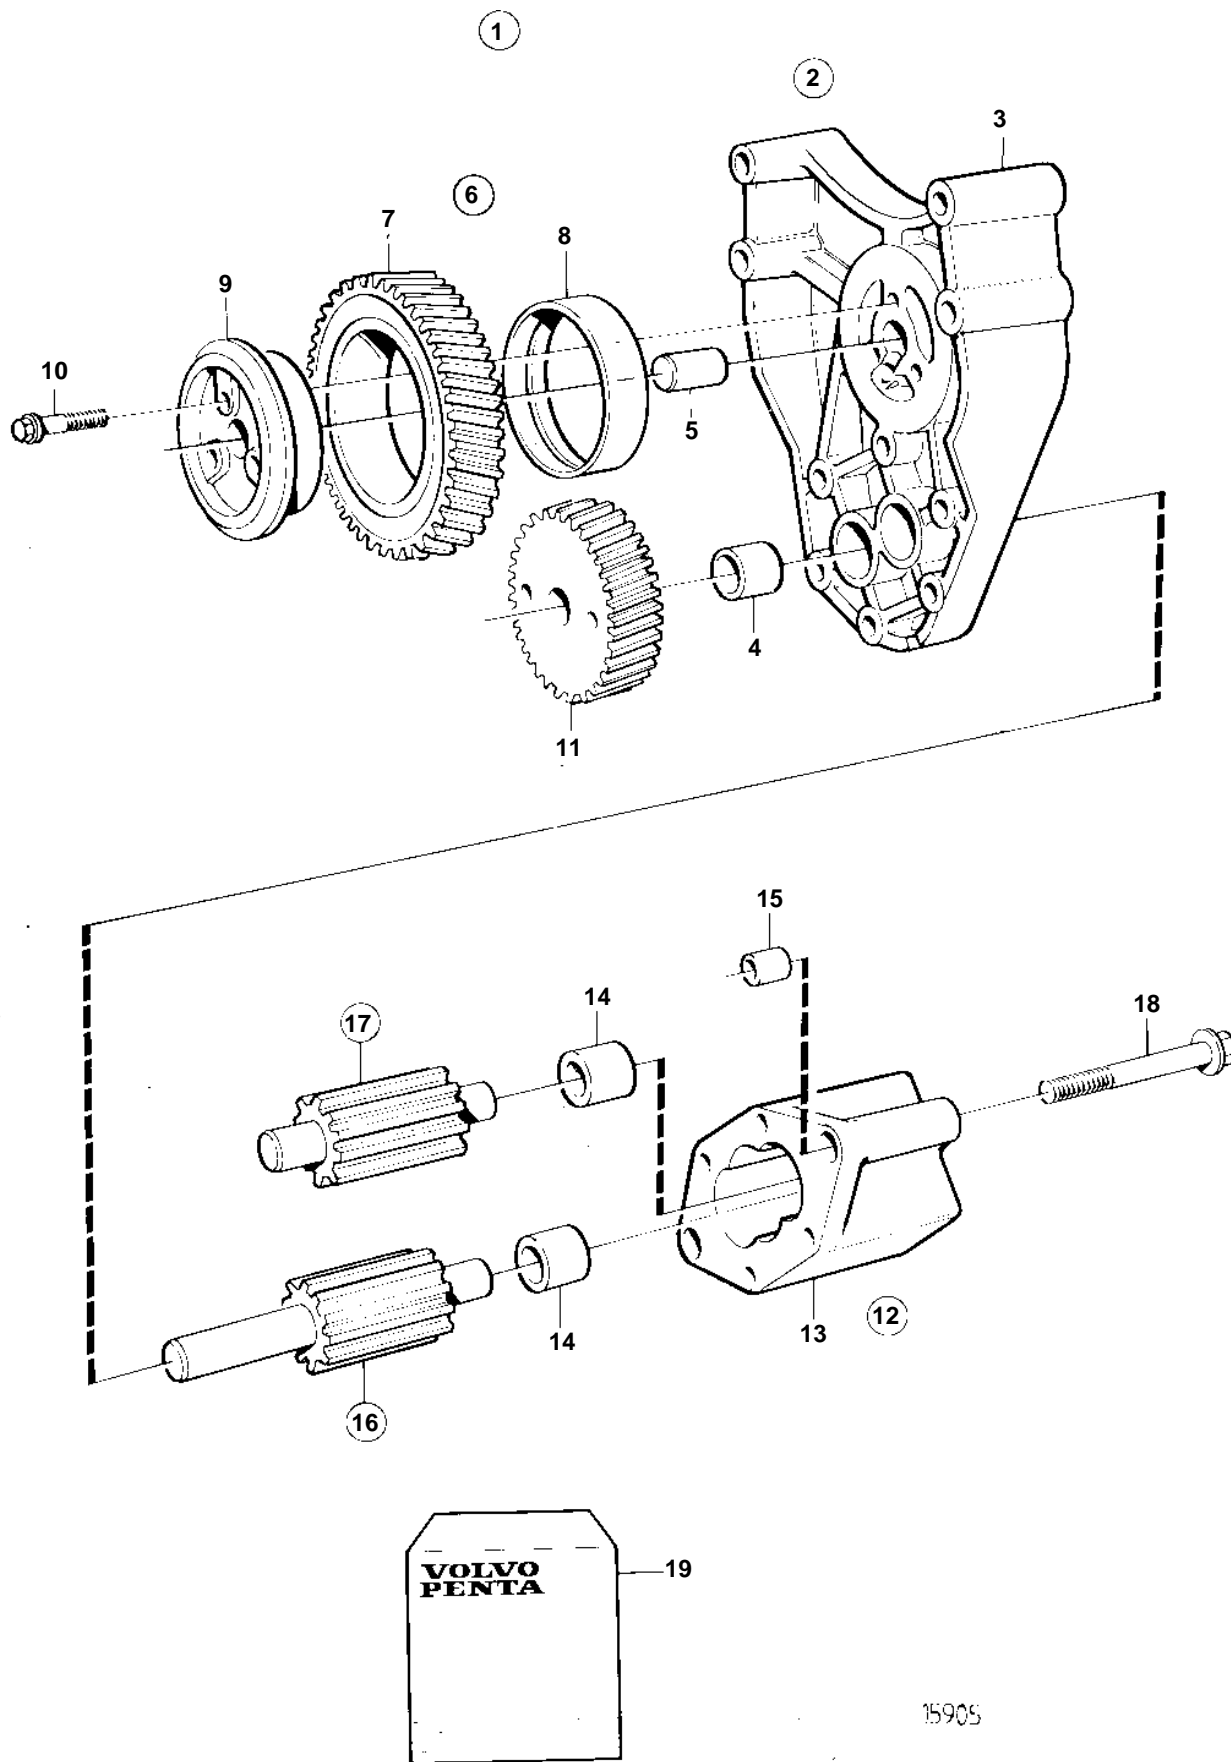

TD610V, TWD610V, TD630VE, TWD630VE

TD610V, TWD610V, TD630VE, TWD630VE

REF	PART NO.	QTY	DESCRIPTION	NOTES
1	420867	1	Oil pump	
2	471571	1	· Bracket	
3		1	· · Bracket	
4	470347	2	· · · Bushing	Included in repair kit 3830711.
5	191171	1	· · Pin	
6	471942	1	· Gear	
7		1	· · Idler gear	
8		2	· · Bushing	
9	420048	1	· Bearing sleeve	
10	471586	3	· Screw	
11	471941	1	· Gear	
12		1	· Oil pump housing	
13		1	· · Housing	
14	470347	2	· · · Bushing	Included in repair kit 3830711.
15	401146	2	· · Guide sleeve	
16		1	· Shaft, with gear	Included in repair kit 3830711.
17		1	· Shaft, with gear	Included in repair kit 3830711.
18	965181	2	· Screw	
19	276151	1	Overhaul kit	