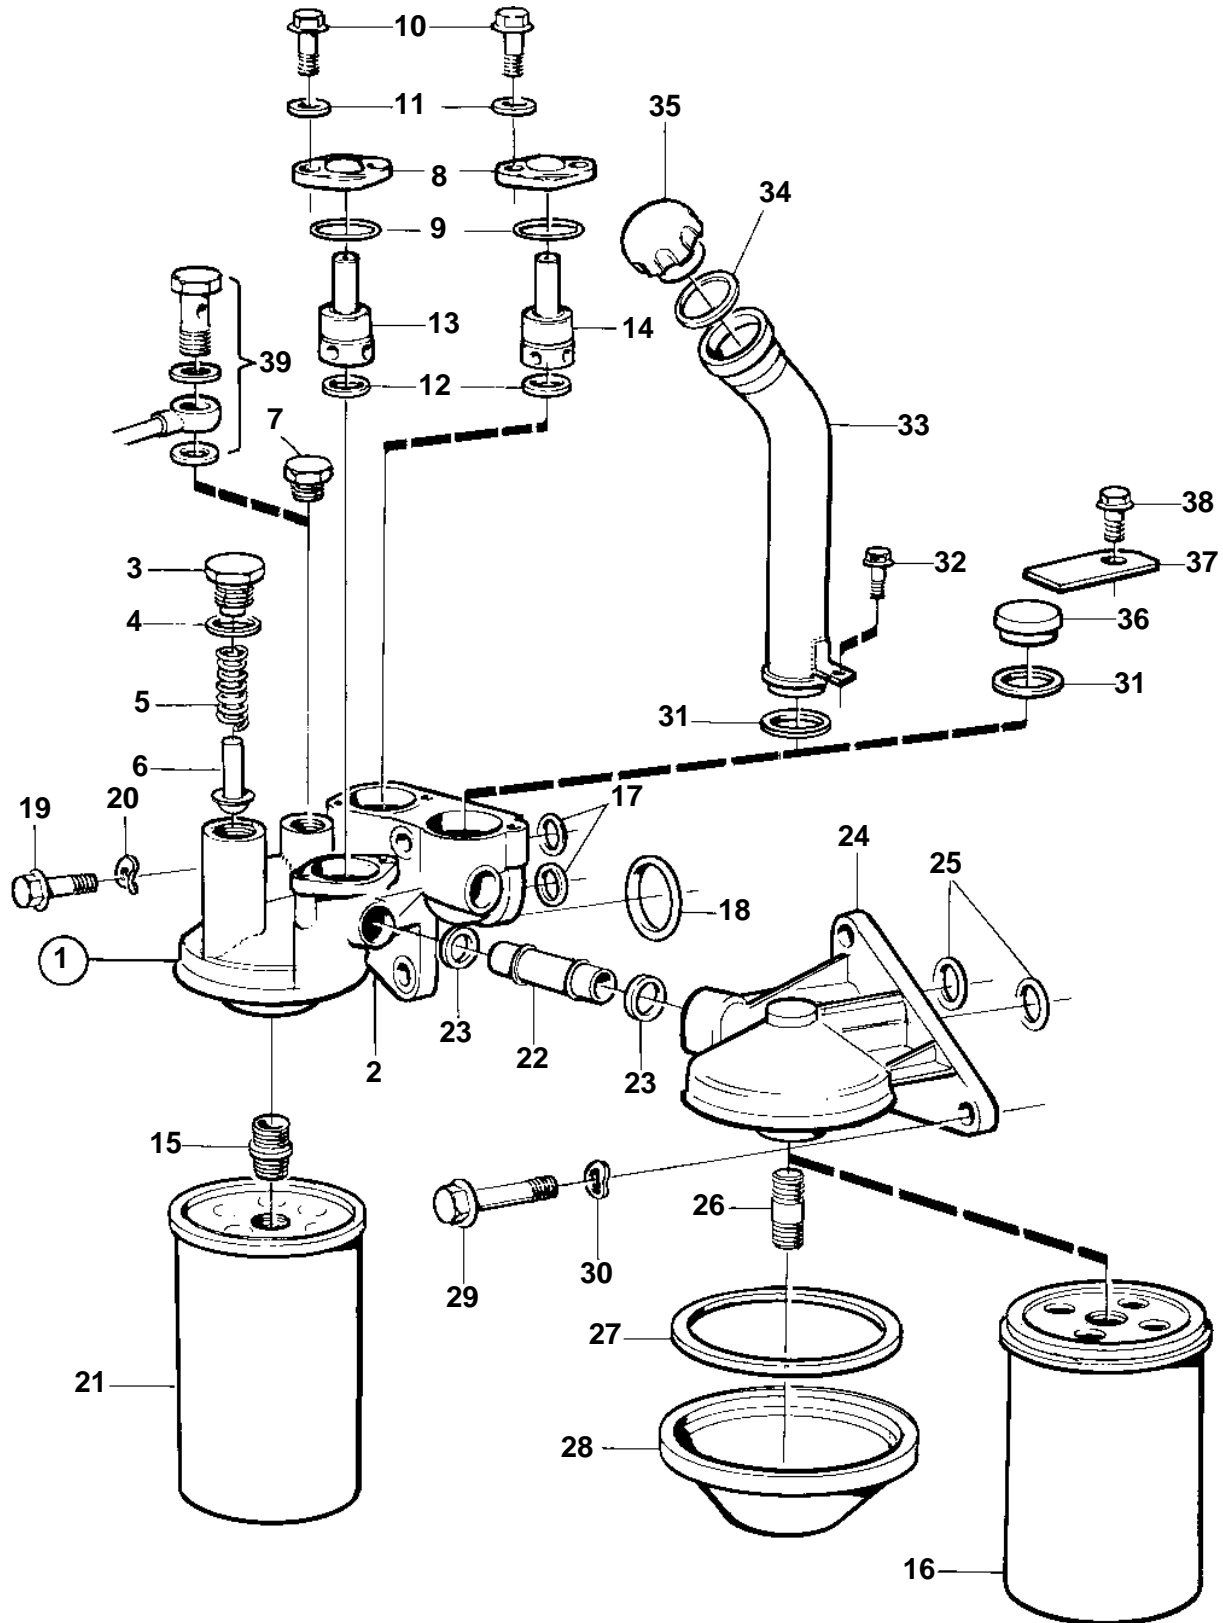

TWD630VE

## TWD630VE

REF	PART NO.	QTY	DESCRIPTION	NOTES
1	471600	1	Oil filter housing	
2		1	• Housing	
3	471598	1	• Plug	
4	947627	1	• Gasket	
5	466653	1	• Spring	
6	471085	1	• Valve	
7	479979	1	• Plug	ALT
8	471648	2	• Cover	
9	949659	2	• O-ring	
10	946544	4	• Flange screw	
11	955892	4	• Washer	
12	469846	2	• Sealing ring	
13	471646	1	• Reducing valve	WHITE
14	471706	1	• Reducing valve	BLUE
15	466623	1	• Nipple	
16	477556	1	Oil filter	ALT, BY-PASS
17	949656	2	O-ring	
18	949722	1	O-ring	
19	946329	2	Flange screw	L=25mm
	965222	1	Screw	L=65mm
20	941908	3	Spring washer	
21	466634	1	Oil filter	
22	465857	1	Tube	
23	471956	2	Sealing ring	
24	471601	1	Oil filter housing	
25	949656	2	O-ring	
26	469904	1	Nipple	
27	948981	1	O-ring	
28	3812509	1	Cover	
29	946329	3	Flange screw	L=25mm
30	941908	3	Spring washer	
31	20555696	1	Sealing ring	
32	946440	1	Flange screw	
33	848583	1	Tube	
34	1275379	1	Gasket	
35	421753	1	Oil filler cap	
36	848319	1	Plug	ALT
37	848318	1	Anchorage	ALT
38	946440	1	Flange screw	ALT
39		1	Oil feed pipe, turbo	SEE GROUP 25