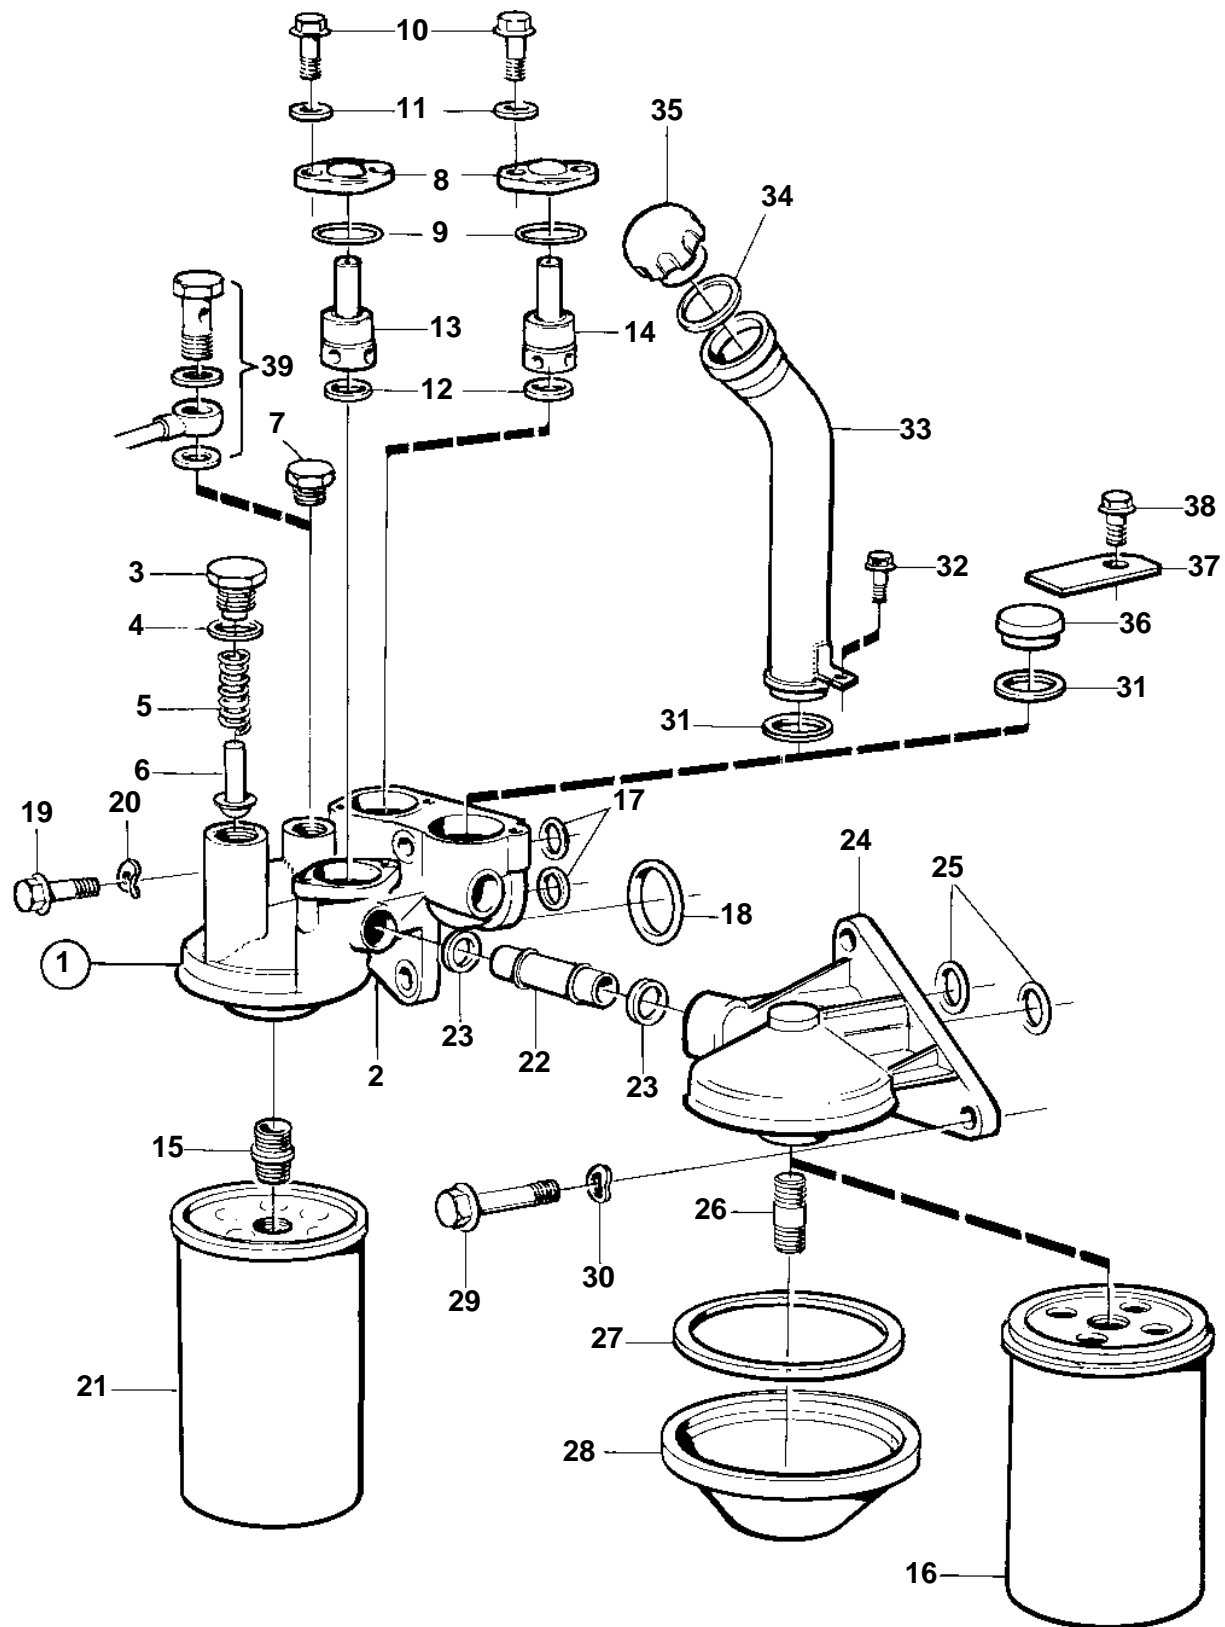

TD630VE

TD630VE

REF	PART NO.	QTY	DESCRIPTION	NOTES
1	420928	1	Oil filter housing	SN-2061139522
	471600	1	Oil filter housing	SN2061139523-
2		1	· Housing	
3	471598	1	· Plug	
4	947627	1	· Gasket	
5	466653	1	· Spring	
6	471085	1	· Valve	
7	479979	1	· Plug	ALT
8	471648	2	· Cover	
9	949659	2	· O-ring	
10	946544	4	· Flange screw	
12	469846	2	· Sealing ring	
13	471640	1	· Reducing valve	RED, FOR 420928
	471646	1	· Reducing valve	WHITE, FOR 471600
14	471812	1	· Reducing valve	BLACK, FOR 420928
	471706	1	· Reducing valve	BLUE, FOR 471600
15	466623	1	· Nipple	
16	477556	1	Oil filter	ALT, BY-PASS
17	949656	2	O-ring	
18	949722	1	O-ring	
19	946329	2	Flange screw	L=25mm
	965222	1	Screw	L=65mm
20	941908	3	Spring washer	
21	466634	1	Oil filter	
22	465857	1	Tube	
23	471956	2	Sealing ring	
24	471601	1	Oil filter housing	
25	949656	2	O-ring	
26	469904	1	Nipple	
27	948981	1	O-ring	
28	3812509	1	Cover	
29	946329	3	Flange screw	L=25mm
30	941908	3	Spring washer	
31	20555696	1	Sealing ring	
32	946440	1	Flange screw	
33	848583	1	Tube	
34	1275379	1	Gasket	
35	421753	1	Oil filler cap	
36	848319	1	Plug	ALT
37	848318	1	Anchorage	ALT
38	946440	1	Flange screw	ALT
39		1	Oil feed pipe, turbo	SEE GROUP 25