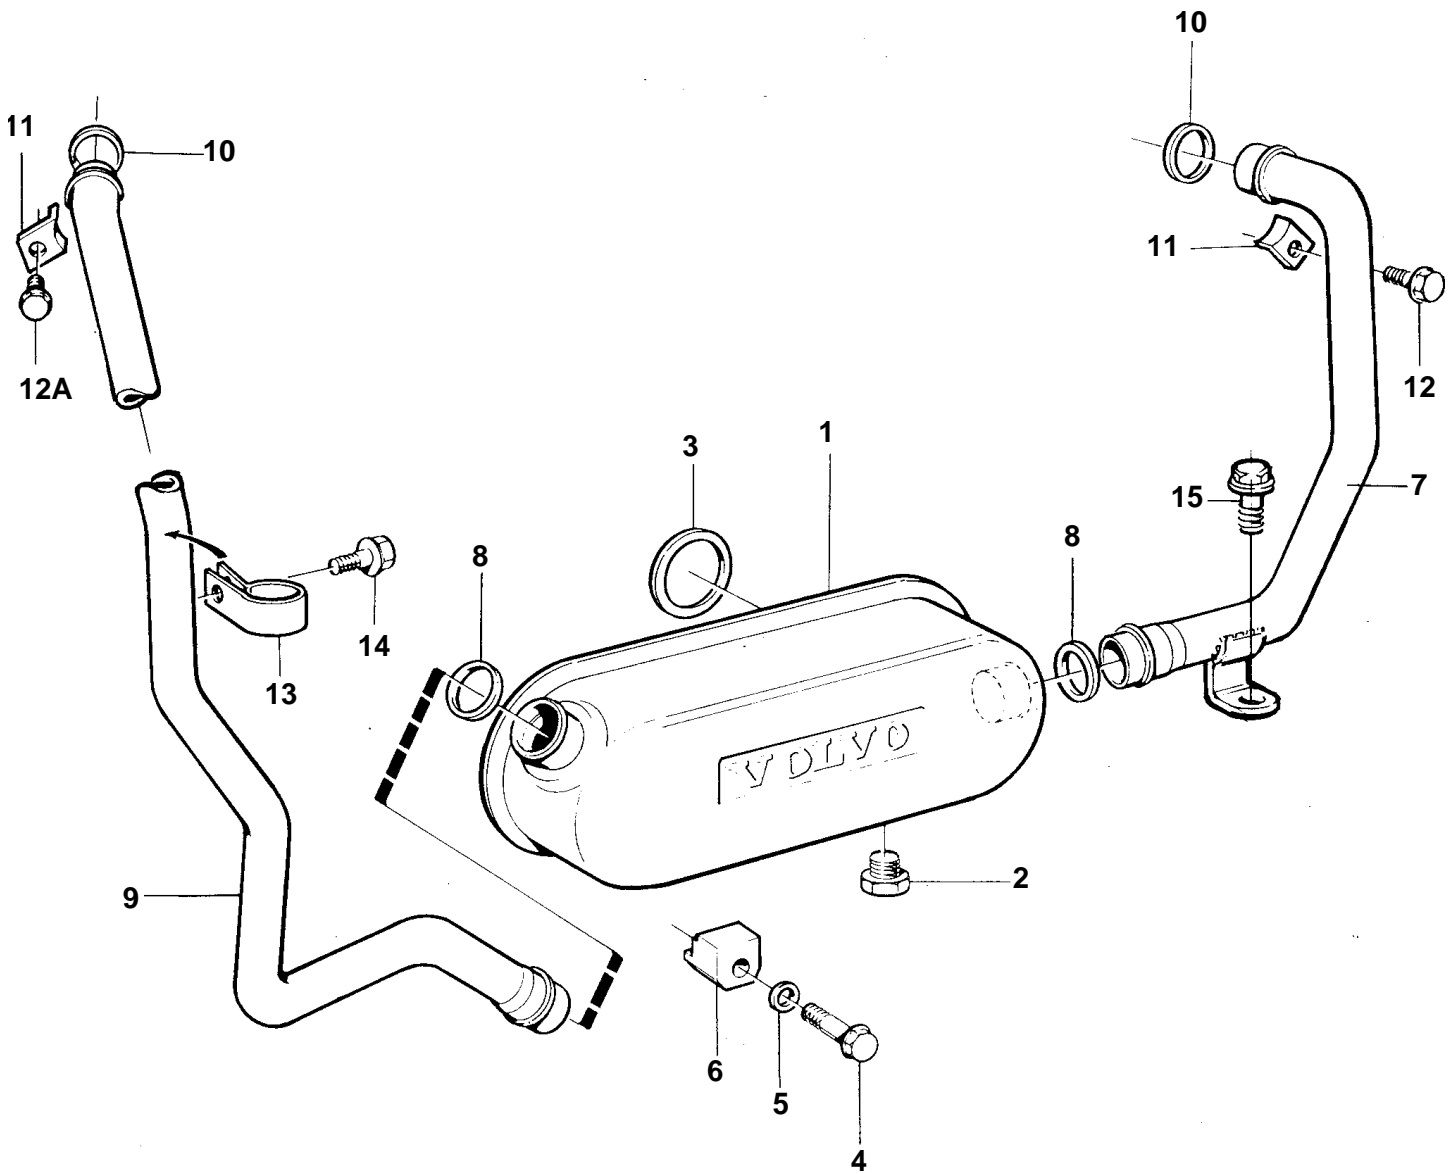

TD610V, TWD610V, TD630VE, TWD630VE

16466

TD610V, TWD610V, TD630VE, TWD630VE

| REF | PART NO. | QTY | DESCRIPTION   | NOTES                                    |
|-----|----------|-----|---------------|--|
| 1   | 864915   | 1   | Oil cooler    |  |
| 2   | 180759   | 1   | · Plug        |  |
| 3   | 471467   | 2   | Sealing ring  |  |
| 4   | 965186   | 4   | Flange screw  |  |
| 5   | 941908   | 4   | Spring washer |  |
| 6   | 471804   | 4   | Retainer      |  |
| 7   | 848467   | 1   | Coolant pipe  | Cylinder block-oil cooler.               |
|     | 849960   | 1   | Coolant pipe  | TWD610V, TD630VE, For turbo mounted low. |
| 8   | 471708   | 2   | Sealing ring  |  |
| 9   | 849672   | 1   | Coolant pipe  | Thermostat housing-oil cooler.           |
| 10  | 471637   | 2   | Sealing ring  |  |
| 11  | 421654   | 2   | Clamp         |  |
| 12  | 946440   | 1   | Flange screw  | L=16mm                                   |
| 12A | 949846   | 1   | Screw         | L=20mm, Tapping screw.                   |
| 13  | 968508   | 1   | Clamp         |  |
| 14  | 946440   | 1   | Flange screw  | M8x16mm                                  |
| 15  | 946173   | 1   | Flange screw  | M8x20mm                                  |