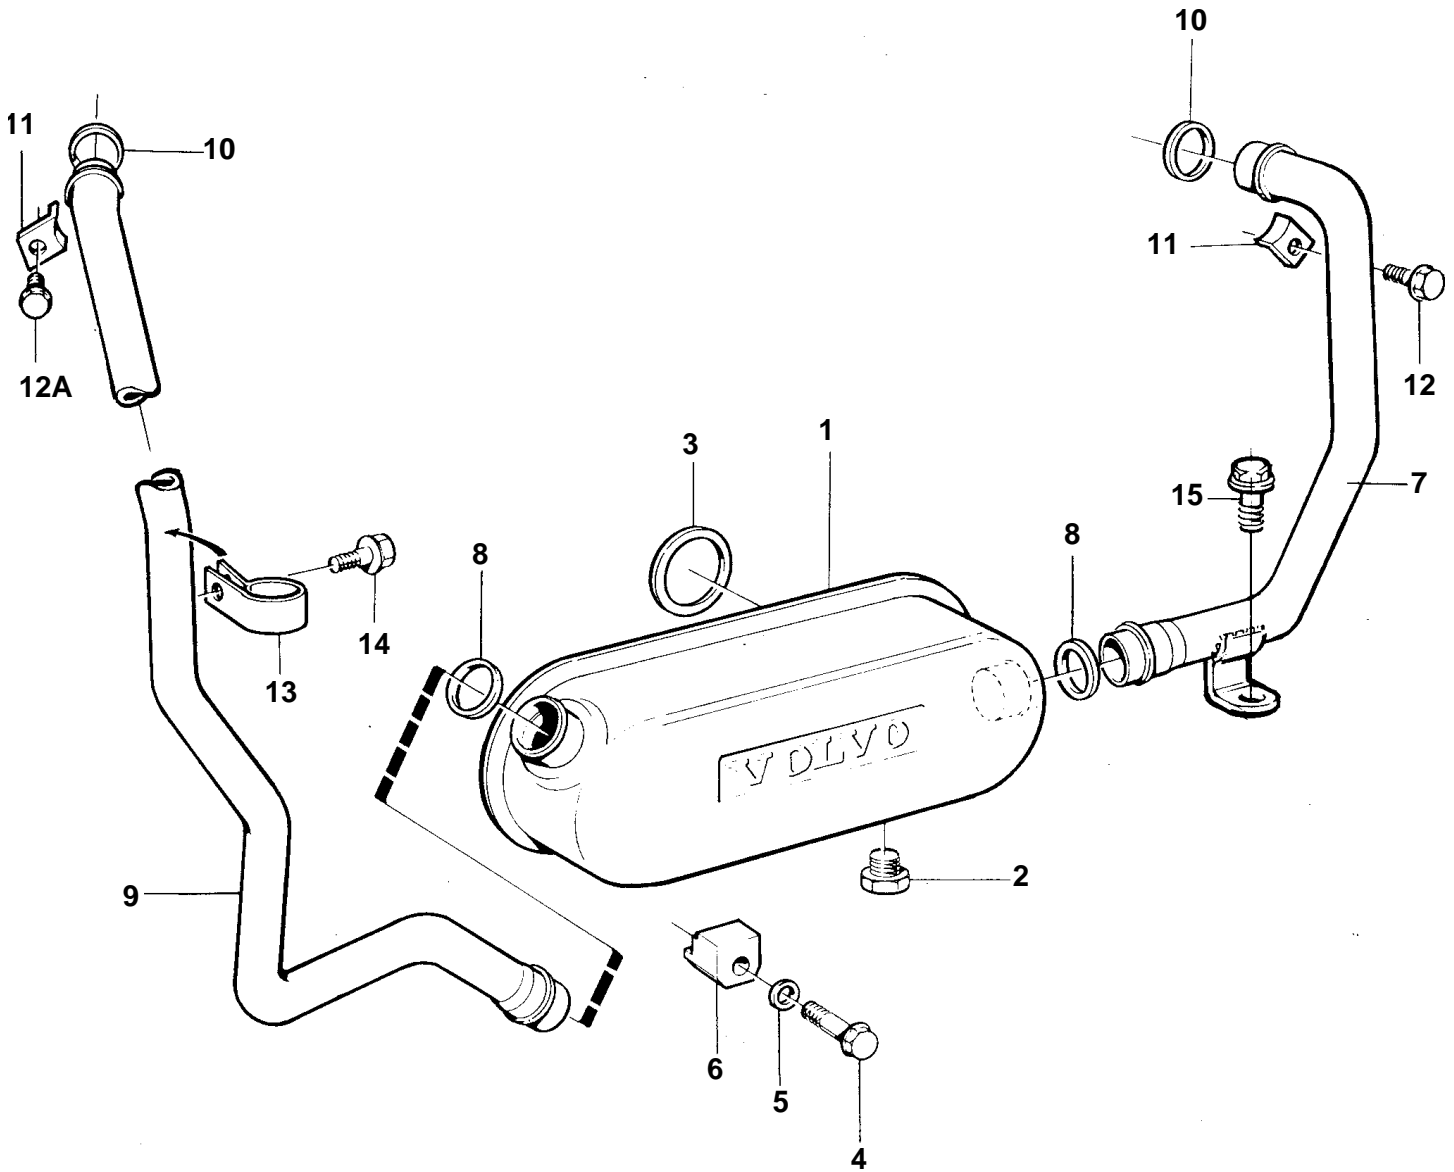

TD610V, TWD610V, TD630VE, TWD630VE

16466

TD610V, TWD610V, TD630VE, TWD630VE

REF	PART NO.	QTY	DESCRIPTION	NOTES
1	864915	1	Oil cooler	
2	180759	1	· Plug	
3	471467	2	Sealing ring	
4	965186	4	Flange screw	
5	941908	4	Spring washer	
6	471804	4	Retainer	
7	848467	1	Coolant pipe	Cylinder block-oil cooler.
	849960	1	Coolant pipe	TWD610V, TD630VE, For turbo mounted low.
8	471708	2	Sealing ring	
9	849672	1	Coolant pipe	Thermostat housing-oil cooler.
10	471637	2	Sealing ring	
11	421654	2	Clamp	
12	946440	1	Flange screw	L=16mm
12A	949846	1	Screw	L=20mm, Tapping screw.
13	968508	1	Clamp	
14	946440	1	Flange screw	M8x16mm
15	946173	1	Flange screw	M8x20mm