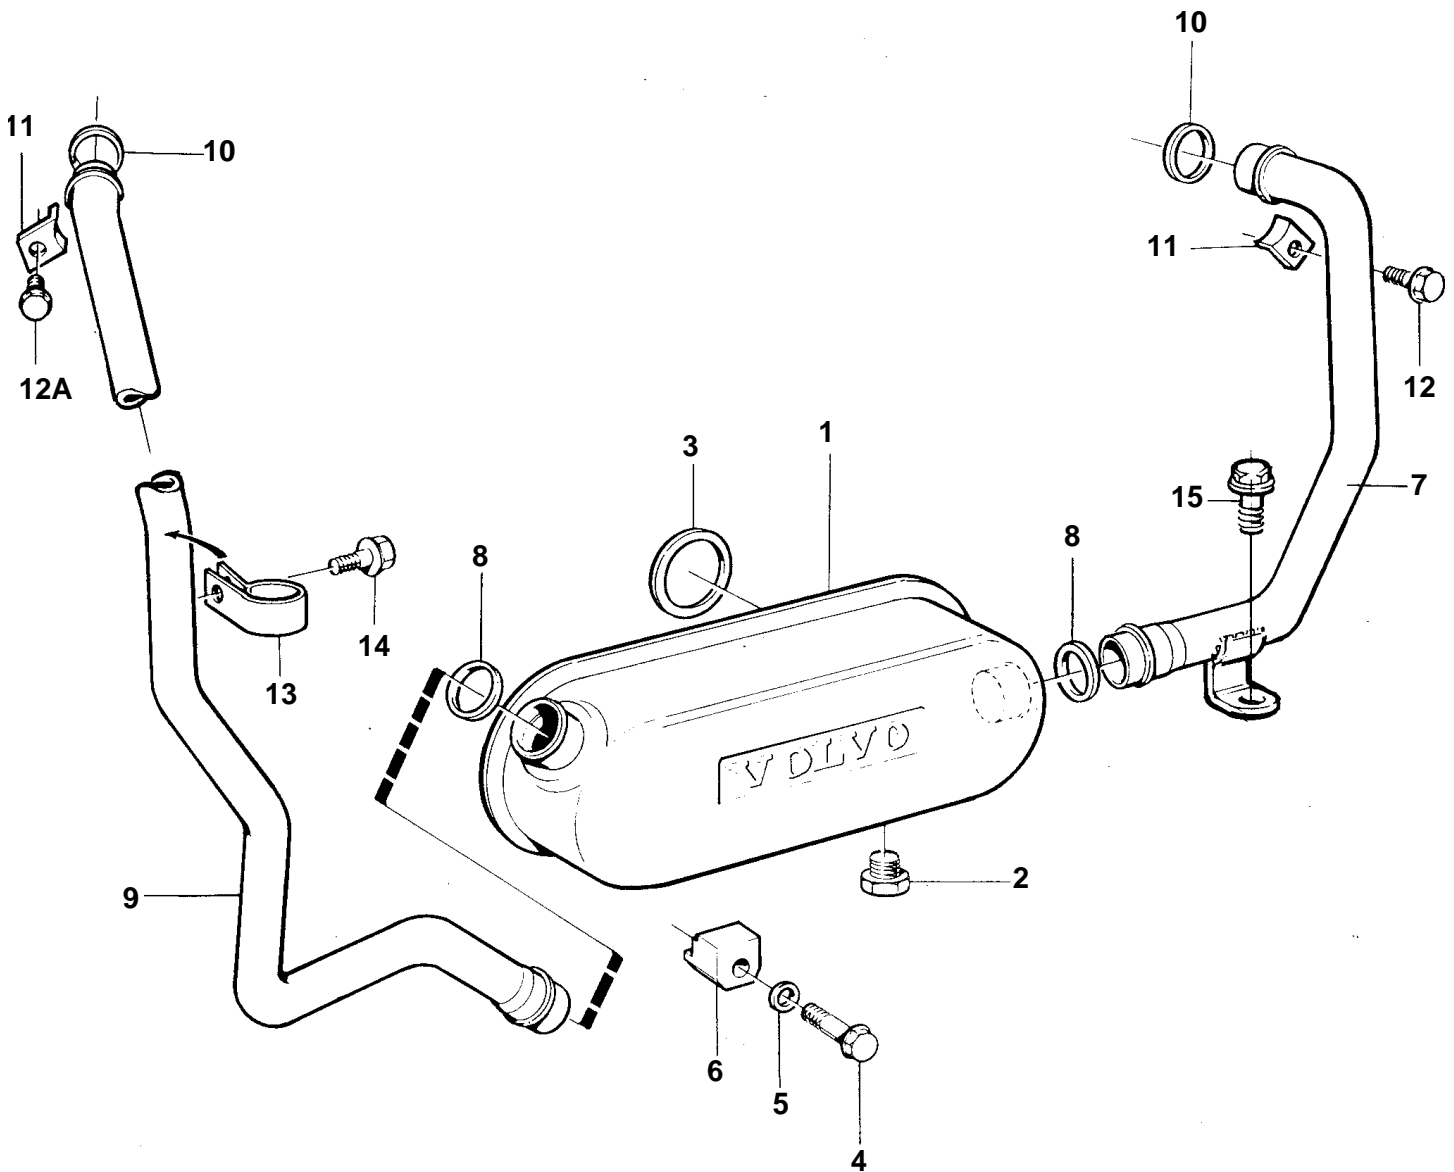

TD610V, TWD610V, TD630VE, TWD630VE

16466

TD610V, TWD610V, TD630VE, TWD630VE

REF	PART NO.	QTY	DESCRIPTION	NOTES
1	864915	1	Oil cooler	
2	180759	1	· Plug	
3	471467	2	Sealing ring	
4	965186	4	Flange screw	
5	941908	4	Spring washer	
6	471804	4	Retainer	
7	848467	1	Coolant pipe	Cylinder block-oil cooler.
	849960	1	Coolant pipe	TWD610V, TD630VE, For turbo mounted low.
8	471708	2	Sealing ring	
9	849672	1	Coolant pipe	Thermostat housing-oil cooler.
10	471637	2	Sealing ring	
11	421654	2	Clamp	
12	946440	1	Flange screw	L=16mm
12A	949846	1	Screw	L=20mm, Tapping screw.
13	968508	1	Clamp	
14	946440	1	Flange screw	M8x16mm
15	946173	1	Flange screw	M8x20mm