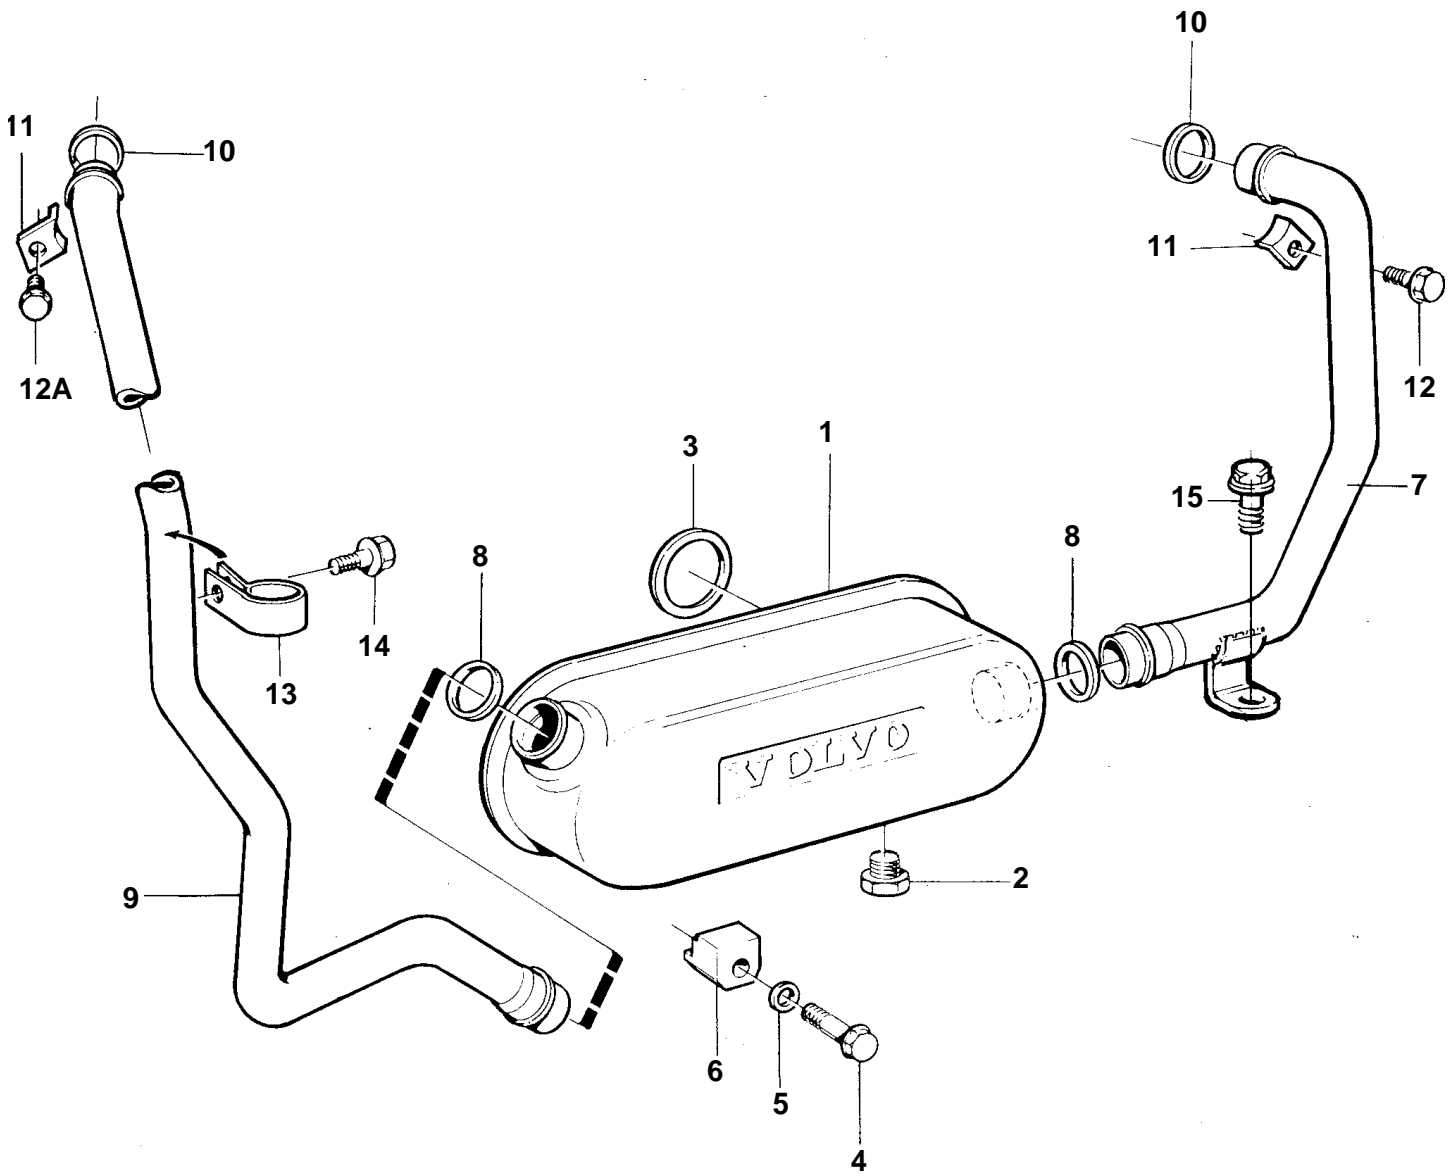

TD610V, TWD610V, TD630VE, TWD630VE

16466

TD610V, TWD610V, TD630VE, TWD630VE

REF	PART NO.	QTY	DESCRIPTION	NOTES
1	864915	1	Oil cooler	
2	180759	1	· Plug	
3	471467	2	Sealing ring	
4	965186	4	Flange screw	
5	941908	4	Spring washer	
6	471804	4	Retainer	
7	848467	1	Coolant pipe	Cylinder block-oil cooler.
	849960	1	Coolant pipe	TWD610V, TD630VE, For turbo mounted low.
8	471708	2	Sealing ring	
9	849672	1	Coolant pipe	Thermostat housing-oil cooler.
10	471637	2	Sealing ring	
11	421654	2	Clamp	
12	946440	1	Flange screw	L=16mm
12A	949846	1	Screw	L=20mm, Tapping screw.
13	968508	1	Clamp	
14	946440	1	Flange screw	M8x16mm
15	946173	1	Flange screw	M8x20mm