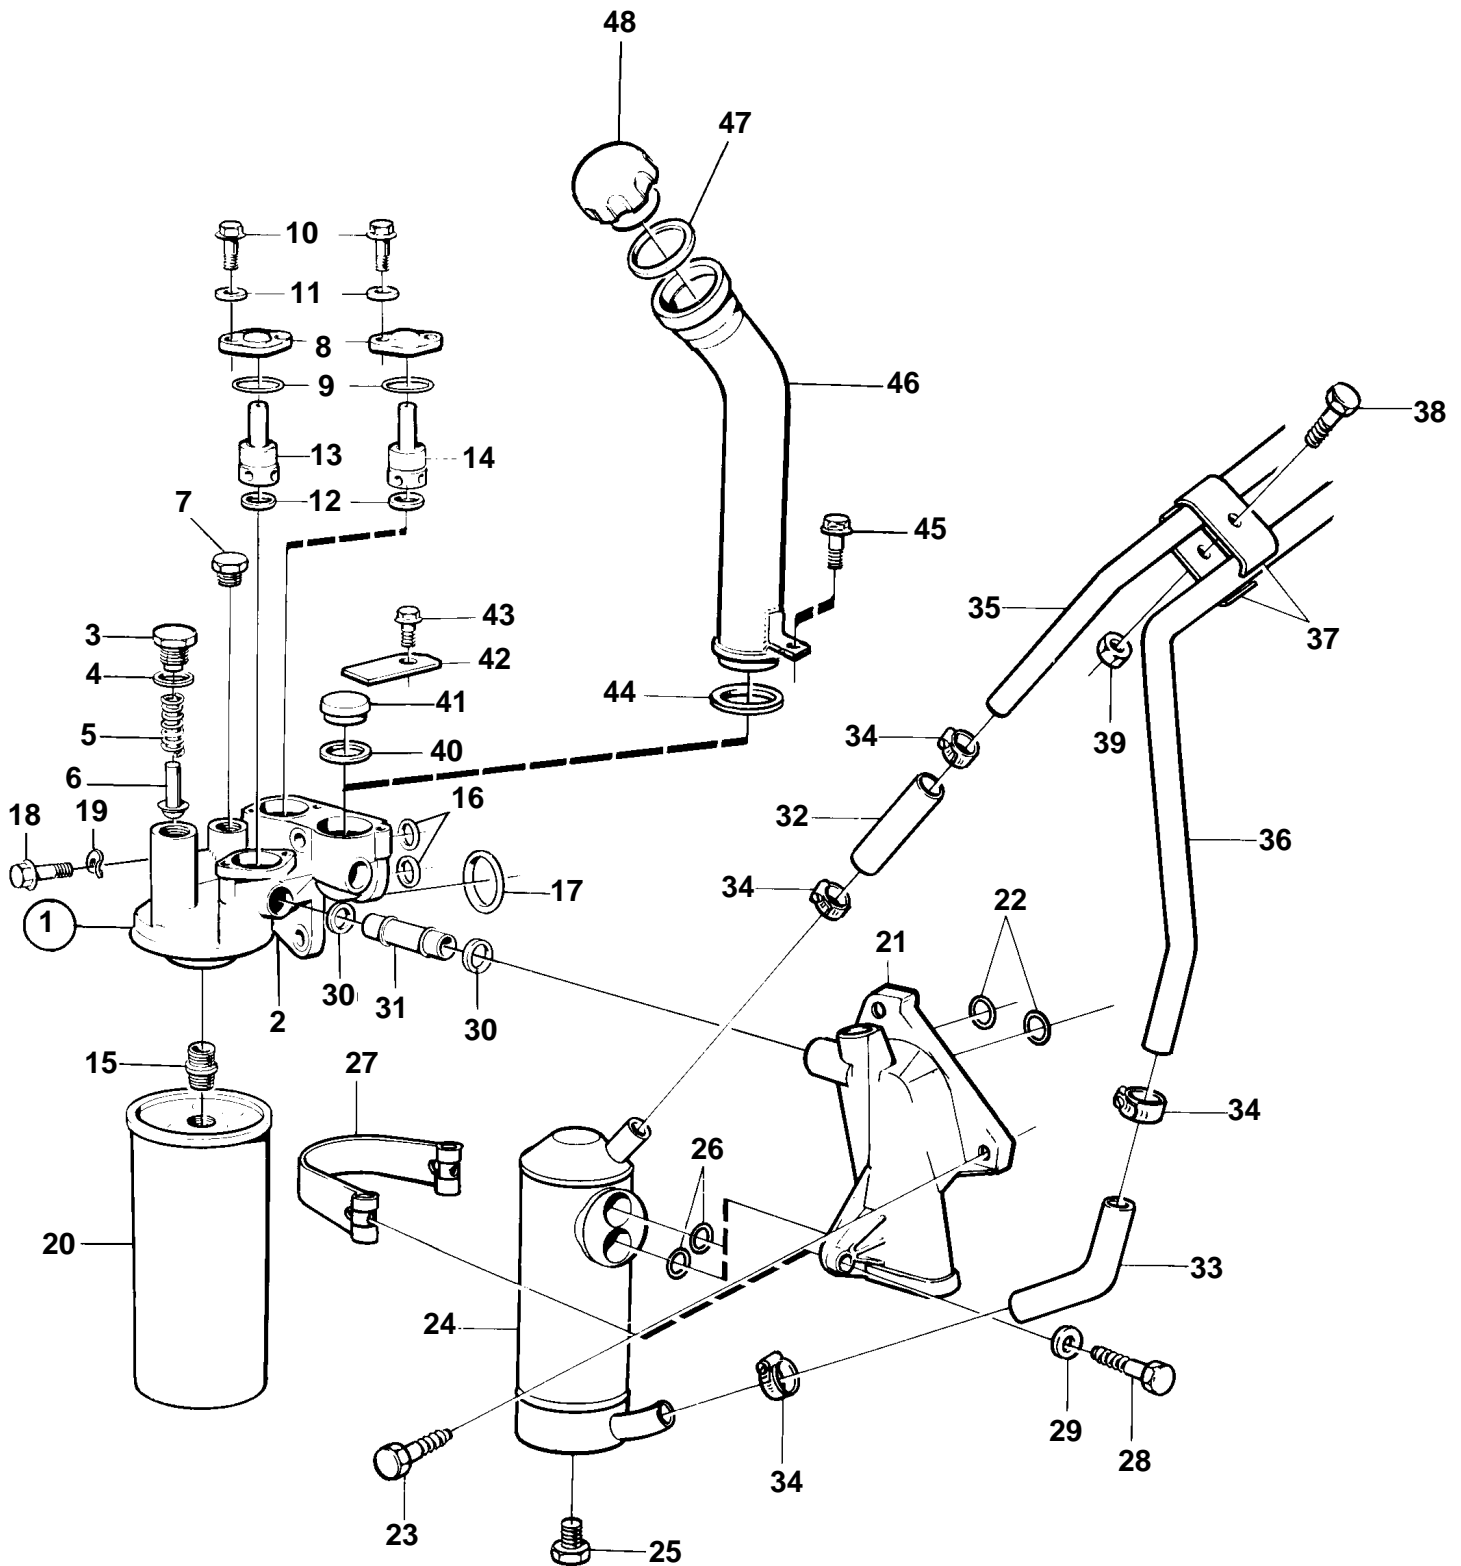

TWD610V

TWD610V

REF	PART NO.	QTY	DESCRIPTION	NOTES
1	420928	1	Oil filter housing	
2		1	• Oil filter housing	
3	471598	1	• Plug	
4	947627	1	• Gasket	
5	466653	1	• Spring	
6	471085	1	• Valve	
7	479979	1	• Plug	
8	471648	2	• Cover	
9	949659	2	• O-ring	
10	946544	4	• Flange screw	
11	955892	4	• Washer	
12	469846	2	• Sealing ring	
13	471640	1	• Reducing valve	RED
14	471812	1	• Reducing valve	BLACK
15	466623	1	• Nipple	
16	949656	2	O-ring	
17	949722	1	O-ring	
18	946329	2	Flange screw	L=25mm
	965222	1	Screw	L=65mm
19	941908	3	Spring washer	
20	466634	1	Oil filter	
21	420613	1	Housing	
22	949656	2	O-ring	
23	946329	3	Flange screw	
24	465854	1	Oil cooler	
25	180759	1	• Plug	
26	469483	2	Sealing ring	
27		1	Tensioning band	
28	955299	2	Screw	
29	955894	2	Washer	
30	471956	2	Sealing ring	
31	471602	1	Tube	
32	943369	X	Hose	L=140mm
33	351574	1	Hose	
34	943474	4	Hose clamp	
35		1	Coolant pipe	Oil cooler-water pump.
36	862545	1	Coolant pipe	Thermostat housing-oil cooler.
37	947219	4	Clamp	
38		2	Screw	
39	955781	2	Nut	
40	421629	1	Sealing ring	
41	848319	1	Plug	
42	848318	1	Anchorage	
43	946440	1	Flange screw	
44	421629	1	Sealing ring	
45	946440	1	Flange screw	
46	848583	1	Tube	
47	1275379	1	Gasket	
48	421753	1	Oil filler cap	