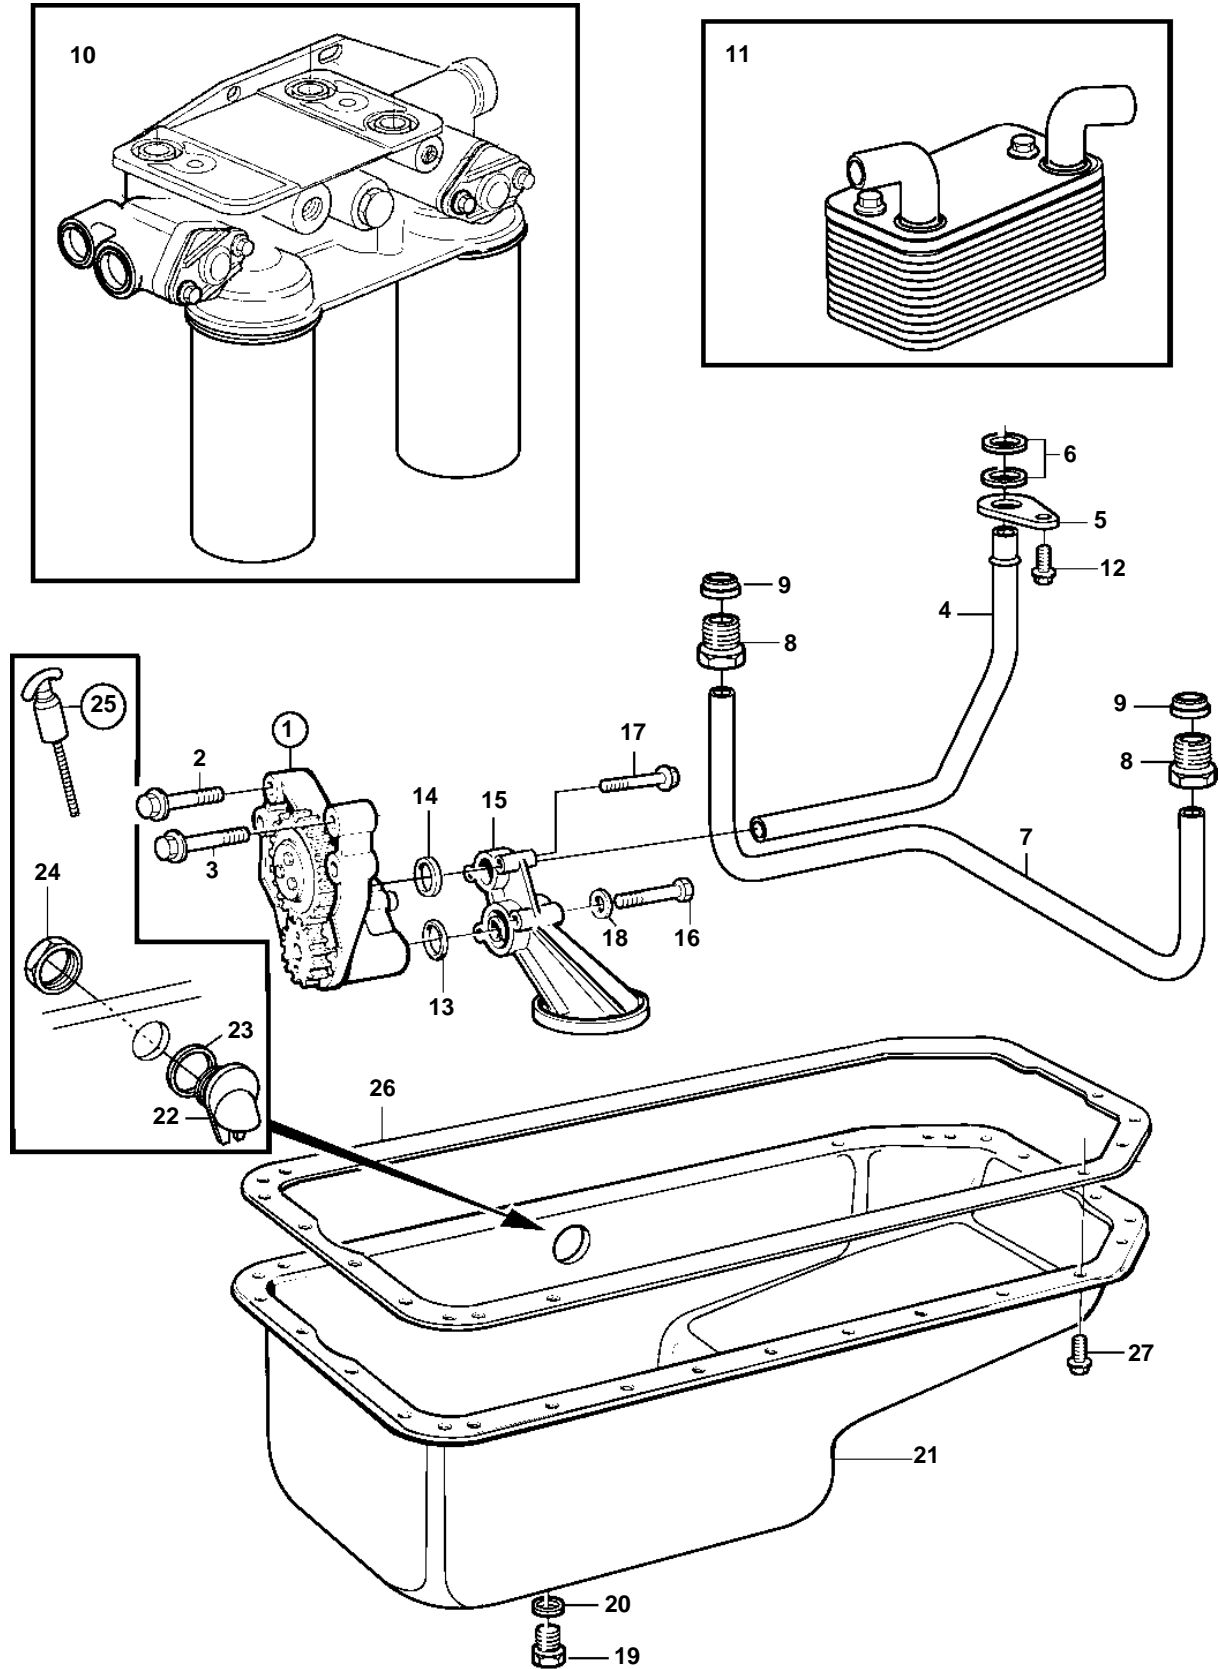

TD640VE

TD640VE

REF	PART NO.	QTY	DESCRIPTION	SEE SEC.	NOTES
1	477547	1	Oil pump		
2	471513	4	Screw		M10x70mm
3	471734	2	Screw		M8x70mm
4	420885	1	Oil feed pipe		
5	471746	1	Clamp		
6	471956	2	Sealing ring		
7	420995	1	Oil feed pipe		
8	471595	2	· Pressure pipe connec		
9	980786	2	· Ferrule		
10		1	Oil filter housing		
11		1	Oil cooler		
12	946440	1	Flange screw		
13	949659	1	O-ring		
14	471956	1	Sealing ring		
15	420725	1	Oil pump screen		
16	968999	2	Screw		M8x130mm
17	968842	2	Flange screw		M8x110mm
18	955894	2	Washer		
19	949175	1	Magnetic plug		
20	18813	1	Gasket		
21	3831135	1	Oil pan		
22	1543883	1	· Retainer		
23	468947	1	· Sealing ring		
24	468948	1	· Nut		
25		1	Dipstick	4716	
26	11030778	1	Gasket		
27	946440	34	Flange screw		