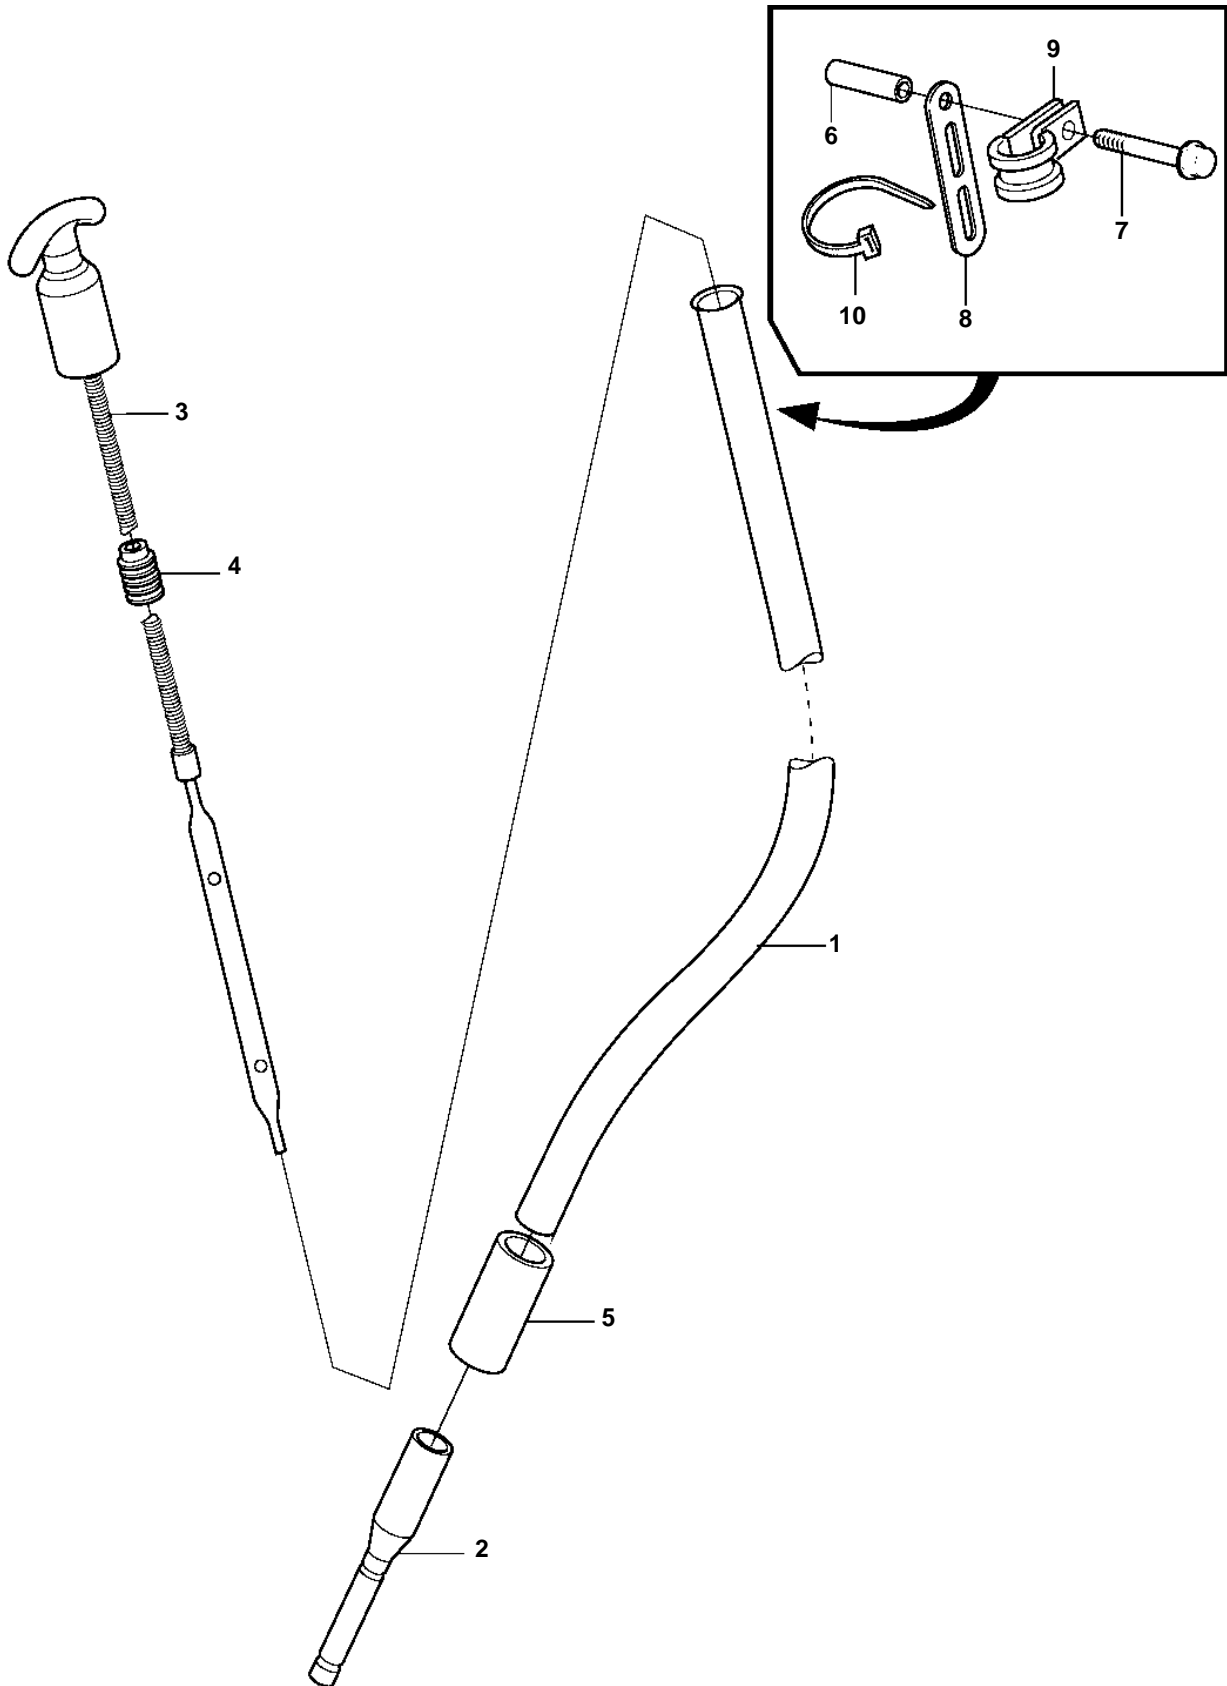

TD640VE

TD640VE

REF	PART NO.	QTY	DESCRIPTION
1	3831388	1	Tube
2	3183731	1	Tube
3	3831387	1	Oil dipstick
4	421723	1	• Rubber seal
5	8149606	1	Hose
6	858391	1	Sleeve
7	968892	1	Flange screw
8	965537	1	Bracket
9	949747	1	Clamp
10	948211	1	Strip clamp