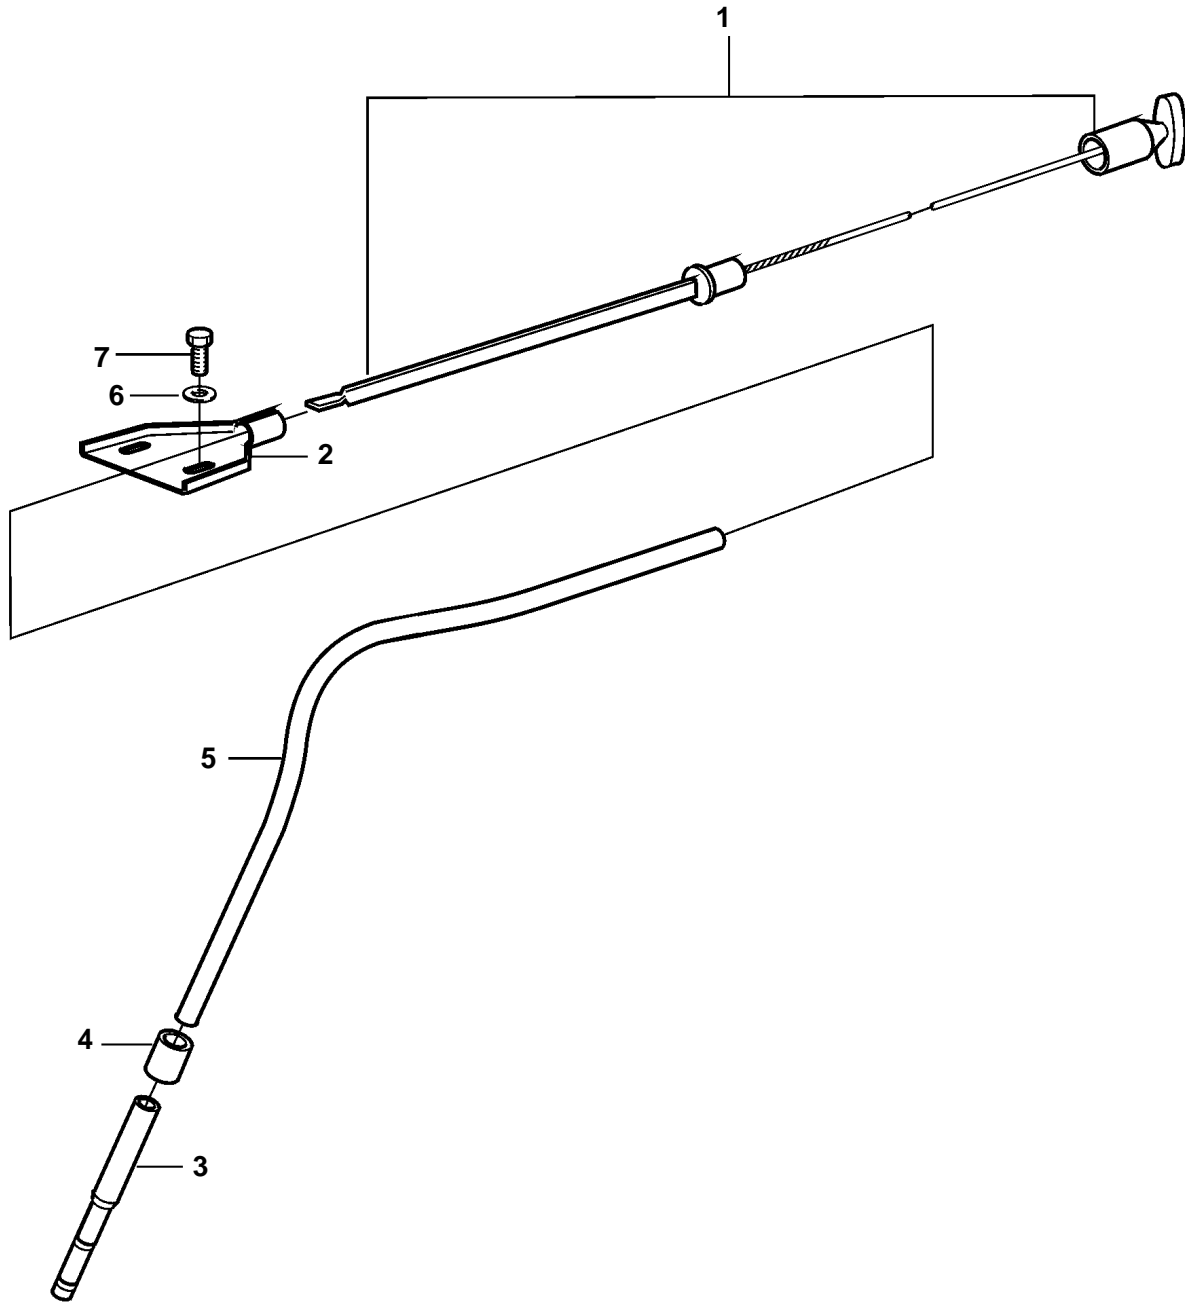

TD640VE

TD640VE

REF	PART NO.	QTY	DESCRIPTION
1	471828	1	Oil dipstick
2	478269	1	Bracket
3	479328	1	Pipe
4	941995	X	Rubber hose
5			Plastic pipe
6			Washer
7			Screw