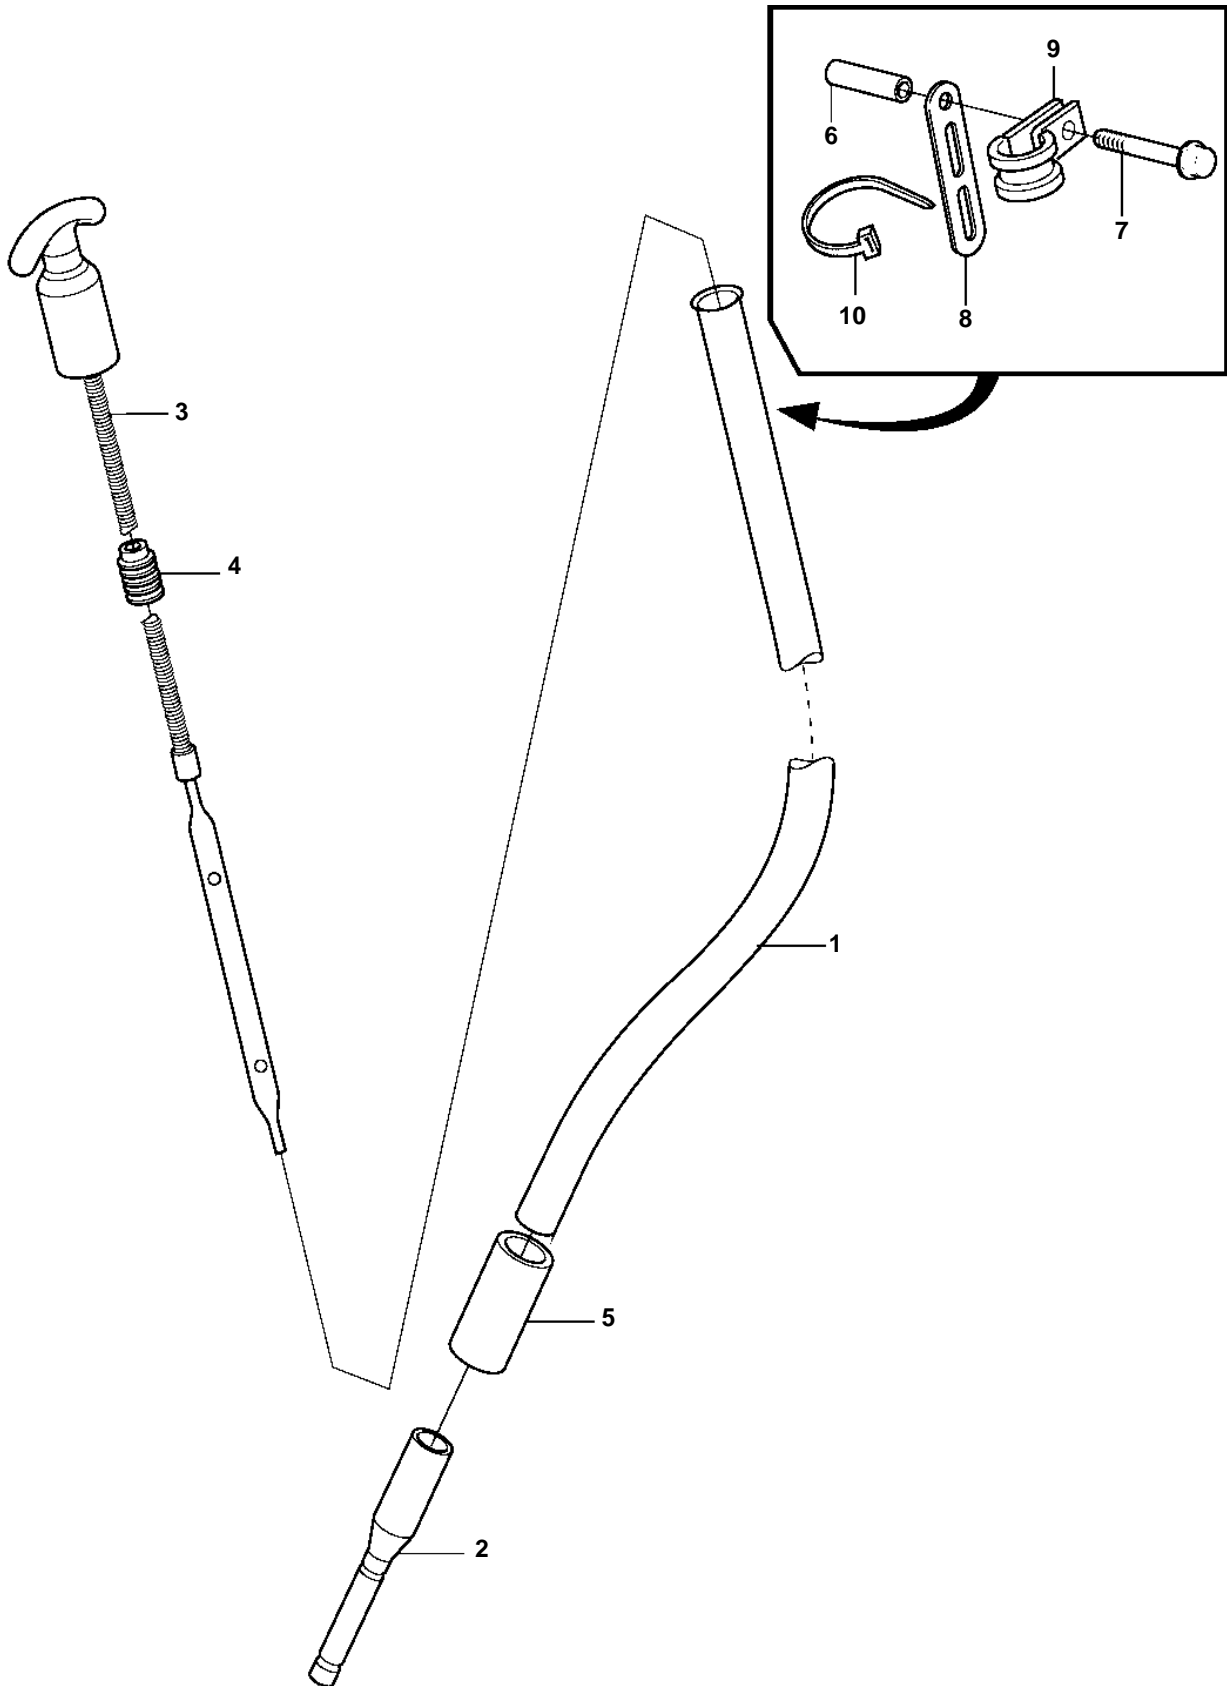

TD640VE

TD640VE

REF	PART NO.	QTY	DESCRIPTION
1	3831388	1	Tube
2	3183731	1	Tube
3	3831387	1	Oil dipstick
4	421723	1	· Rubber seal
5	8149606	1	Hose
6	858391	1	Sleeve
7	968892	1	Flange screw
8	965537	1	Bracket
9	949747	1	Clamp
10	948211	1	Strip clamp