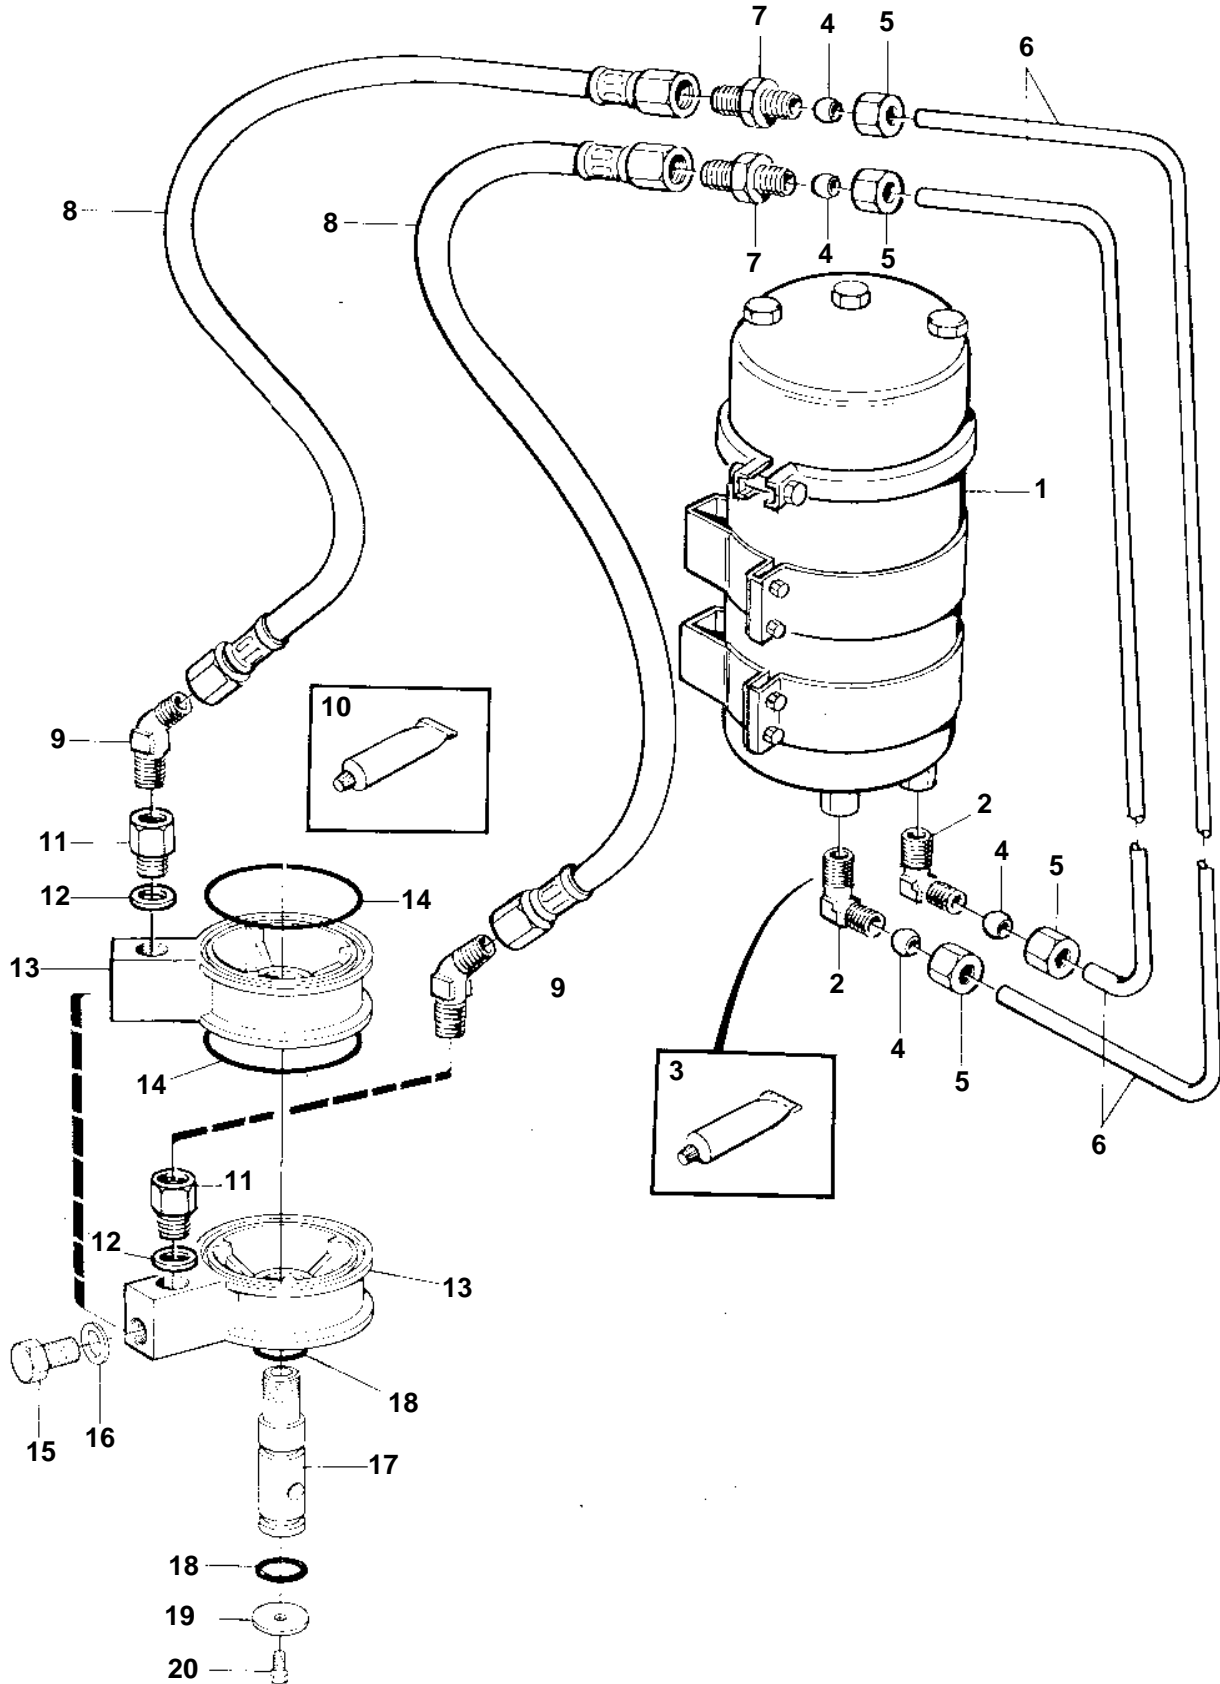

TD610V, TD630VE, TWD630VE, TD640VE

16517

TD610V, TD630VE, TWD630VE, TD640VE

REF	PART NO.	QTY	DESCRIPTION	NOTES
1	1571528	1	Oil filter kit	
	1517575	1	· Filter insert	
2	944276	2	Nipple	
3	1161099	X	Sealant	
4	326599	4	Fitting	
5	326596	4	Nut	
6		X	Tube	
7	946358	2	Nipple	
8	966601	2	Hose	L=350mm
9	945227	2	Elbow nipple	
10	1161099	X	Sealant	
11	942882	2	Nipple	
12	18677	2	Gasket	
13	848502	2	Cover	
14	949647	2	O-ring	
15	960632	2	Plug	
16	948884	2	Washer	
17	848505	1	Tube	
18	949658	2	O-ring	
19	862692	1	Washer	
20	970944	1	Screw	